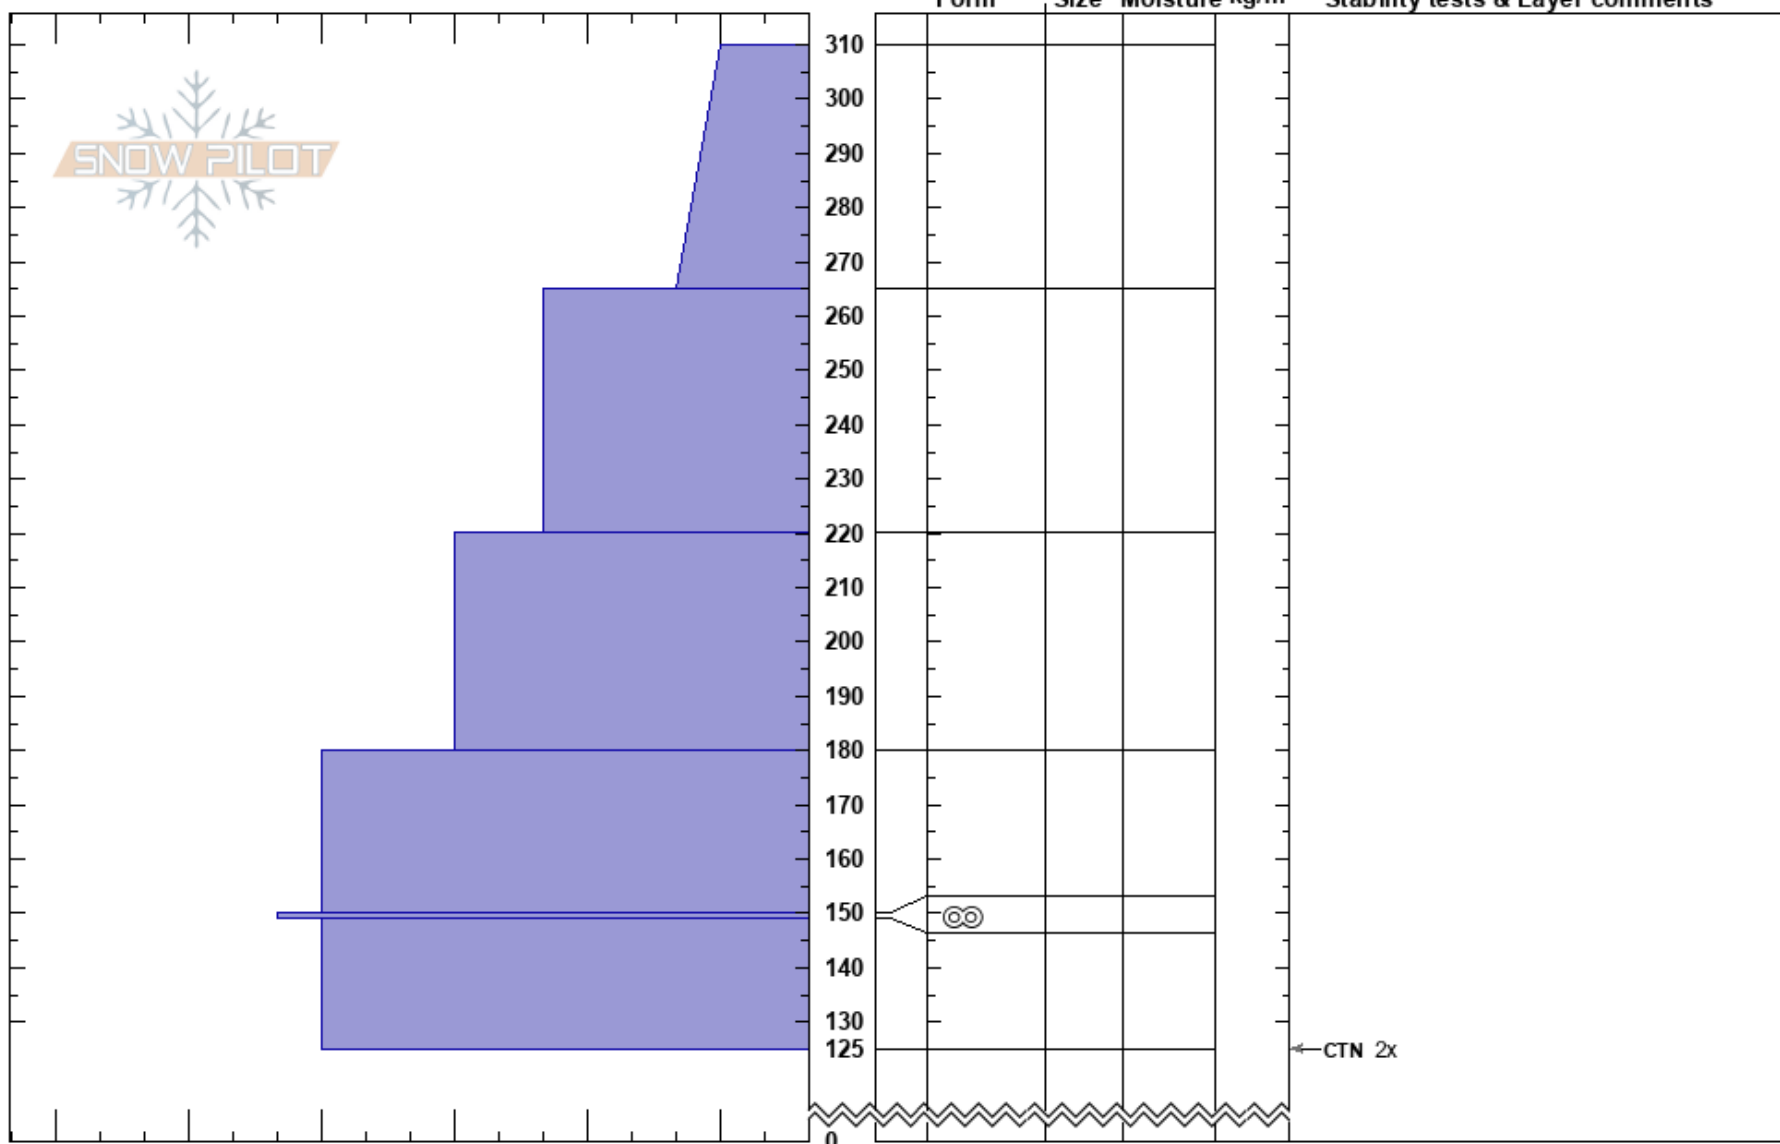

Sweet Chili Test
 Monashee
 BC
 Elevation: 1100 m
 Aspect: NE
 Specifics:

kai seifert
 03/03/2023 - 11:00
 Co-ord:
 Slope Angle:
 Wind Loading:

Stability:
 Air Temperature:
 Sky Cover:
 Precipitation:
 Wind:

HS:310

Layer Notes:

Notes: