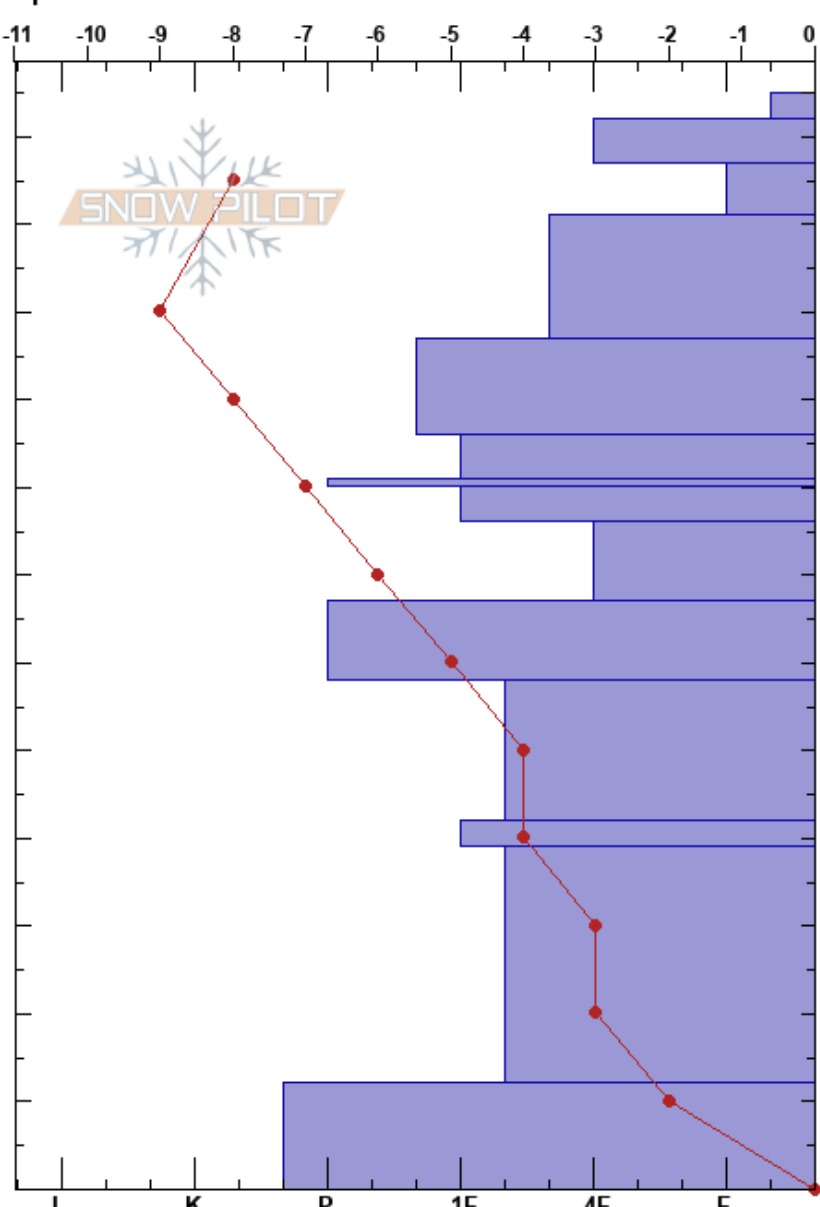

Goats Eye Banff Visitor Safety
 Banff, Yoho and Kootenay 01/03/2023 - 02:00
 AB
Elevation: 2140 m
Aspect:
Specifics:

Co-ord:
Slope Angle:
Wind Loading:

Stability:
Air Temperature:
Sky Cover:
Precipitation: S-1
Wind:

HS: 125
Layer Notes:
 67-58cm: possibly Jan crust
 58-42cm: Problematic layer
 42-39cm: old crust

Height (cm)	Crystal		Moisture	ρ kg/m ³	Stability tests & Layer comments
	Form	Size			
125	+ (X)	1(1)			
120	+ (X)	1(1)			
	/	1			
110					← CTV, SC @110cm on stellars 1.5
100	•	1			
90	•	0.5-1			
85	⊖	1			
80	□	1			
75	⊖	1-2			
70	□	2-3			
60	□	2			67-58cm: possibly Jan crust
50	□	4			
40	⊙⊙				42-39cm: old crust
30	^	4-6			
20					
10	^	4-6			
0					