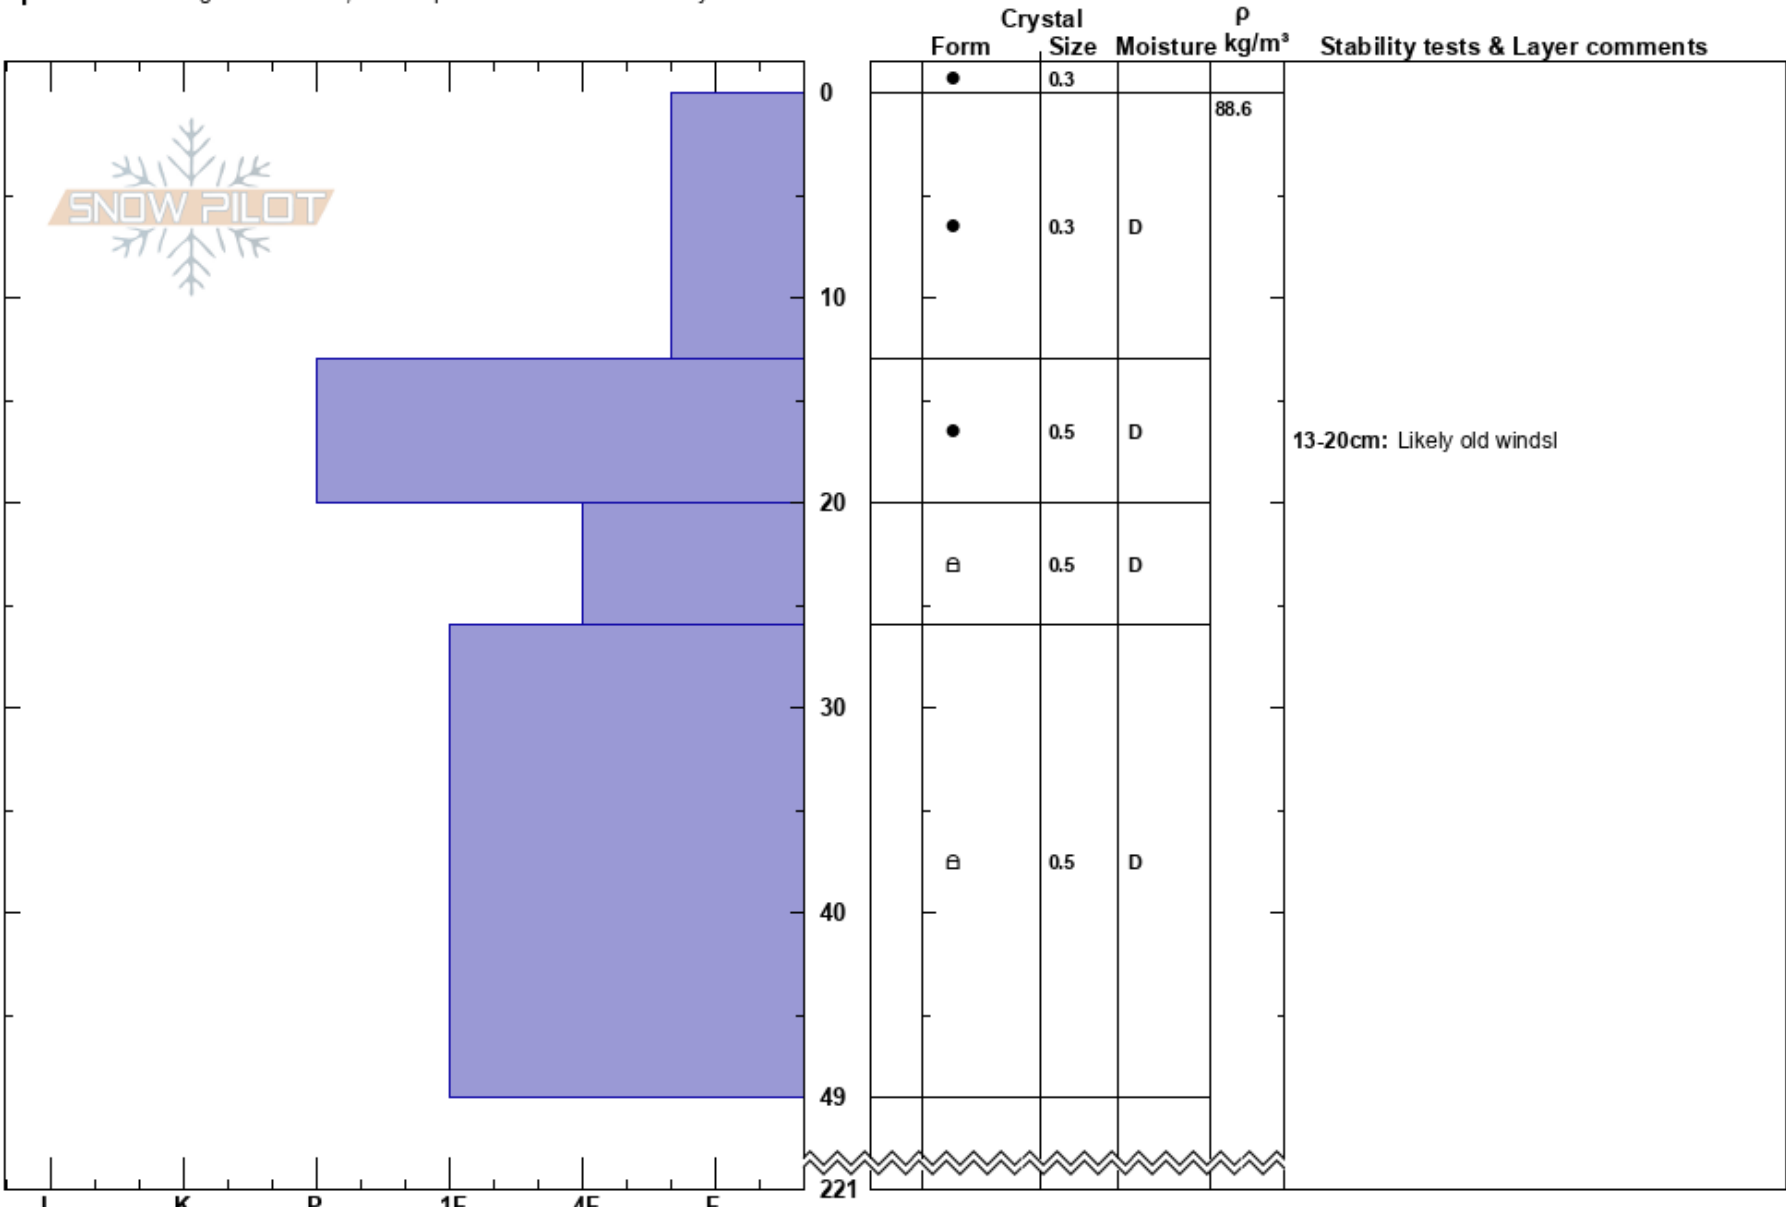

Eglise - 2023-03-01
 Madison Range-N
 MT
Elevation: 2850 m
Aspect: NE
Specifics: Pit dug in a Ski Area; Pit is representative of backcountry

Nata de Leeuw
 03/01/2023 - 12:00pm
Co-ord: 12T 466566W 5006055N
Slope Angle: 27°
Wind Loading: previous

Stability: HS:221
Air Temperature: -9.7°C **PF:** 25 **13-20cm:** Likely old windsl
Sky Cover: OVC
Precipitation: S-1
Wind: Calm

Notes: Dug on opposite side of gully from wx station, as that is where it was loaded.
 Thin wind skin at pit.
 Area around wx station had 5cm F DF (0.5-1.0), density 125 Kg/m³ overlying hard (p) wind ripples