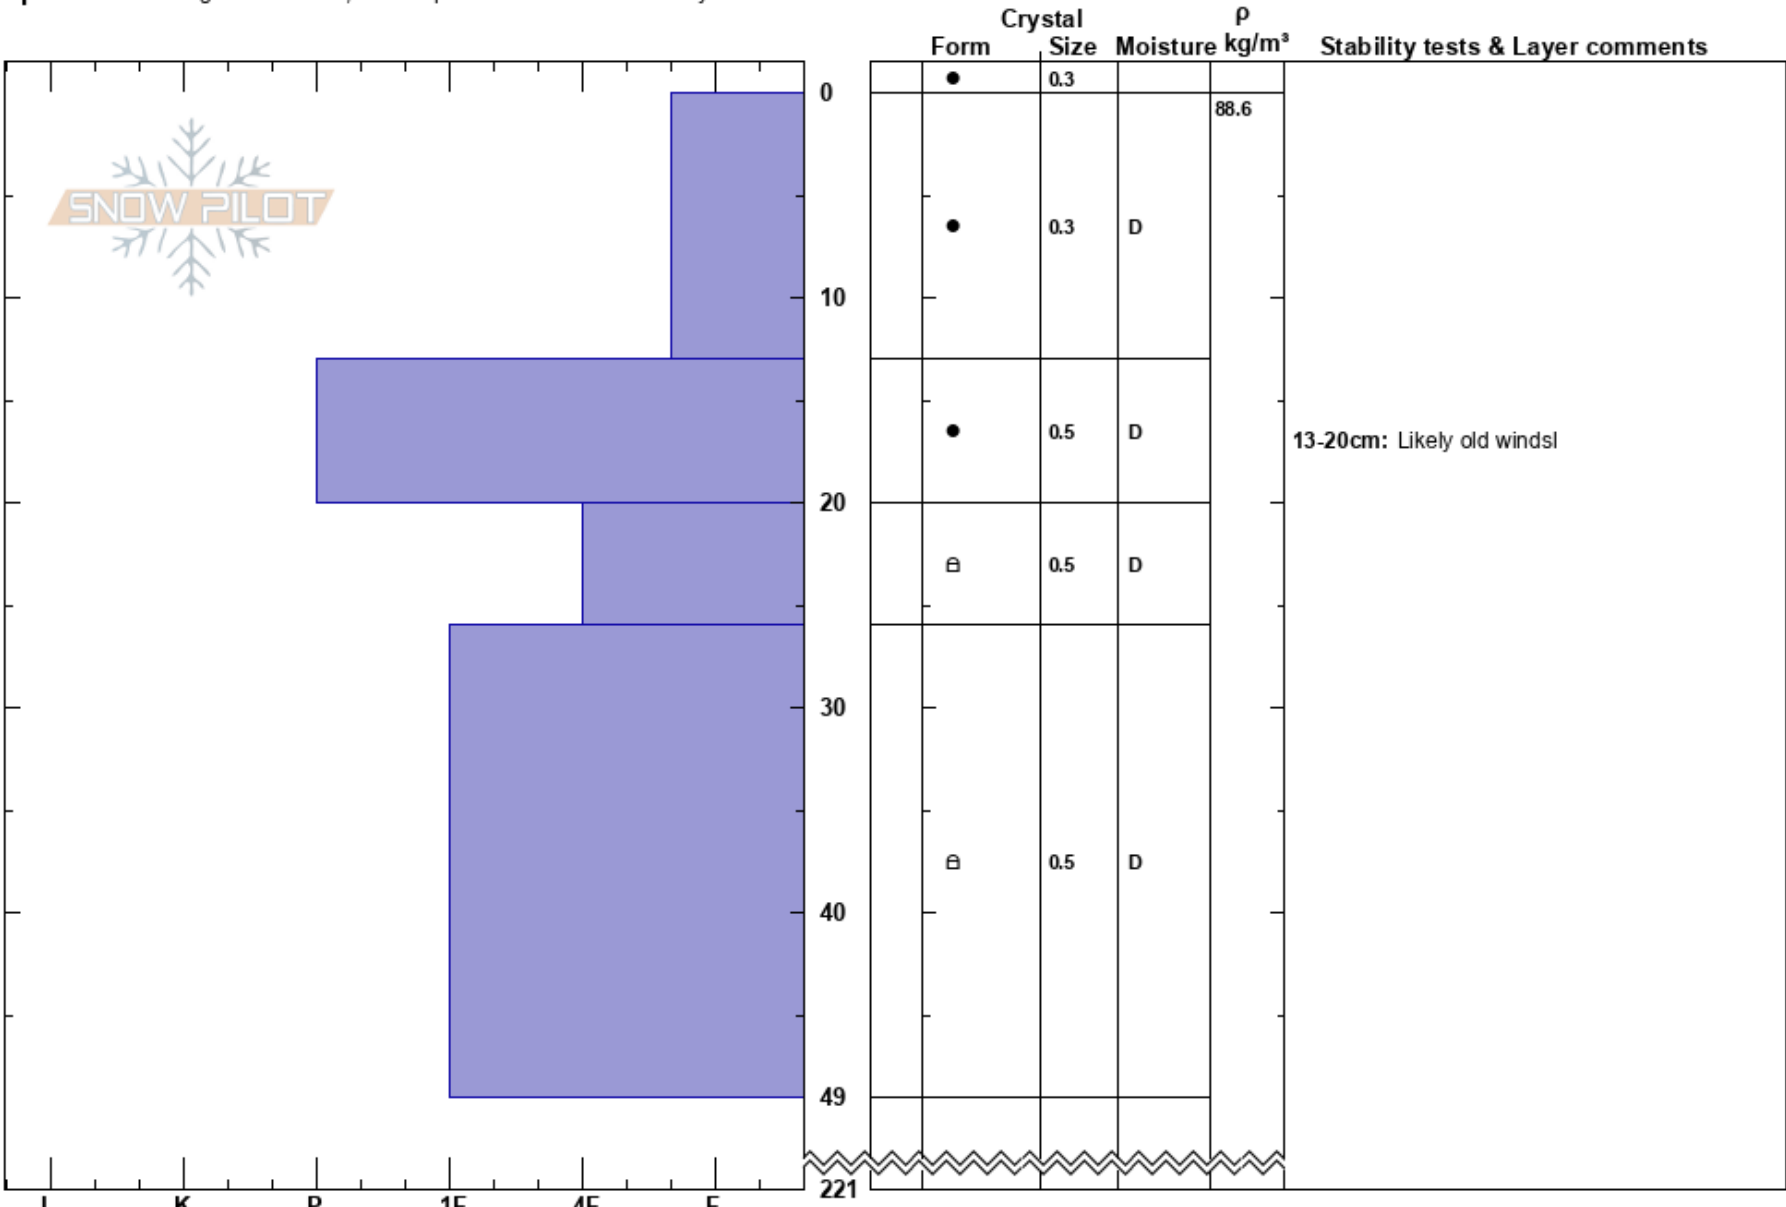

Eglise - 2023-03-01
 Madison Range-N
 MT
Elevation: 2850 m
Aspect: NE
Specifics: Pit dug in a Ski Area; Pit is representative of backcountry

Nata de Leeuw
 03/01/2023 - 12:00pm
Co-ord: 12T 466566W 5006055N
Slope Angle: 27°
Wind Loading: previous

Stability:
Air Temperature: -9.7°C **HS:**221 **Layer Notes:**
PF: 25 **13-20cm:** Likely old windsl
Sky Cover: OVC
Precipitation: S-1
Wind: Calm

Notes: Dug on opposite side of gully from wx station, as that is where it was loaded.
 Thin wind skin at pit.
 Area around wx station had 5cm F DF (0.5-1.0), density 125 Kg/m³ overlying hard (p) wind ripples