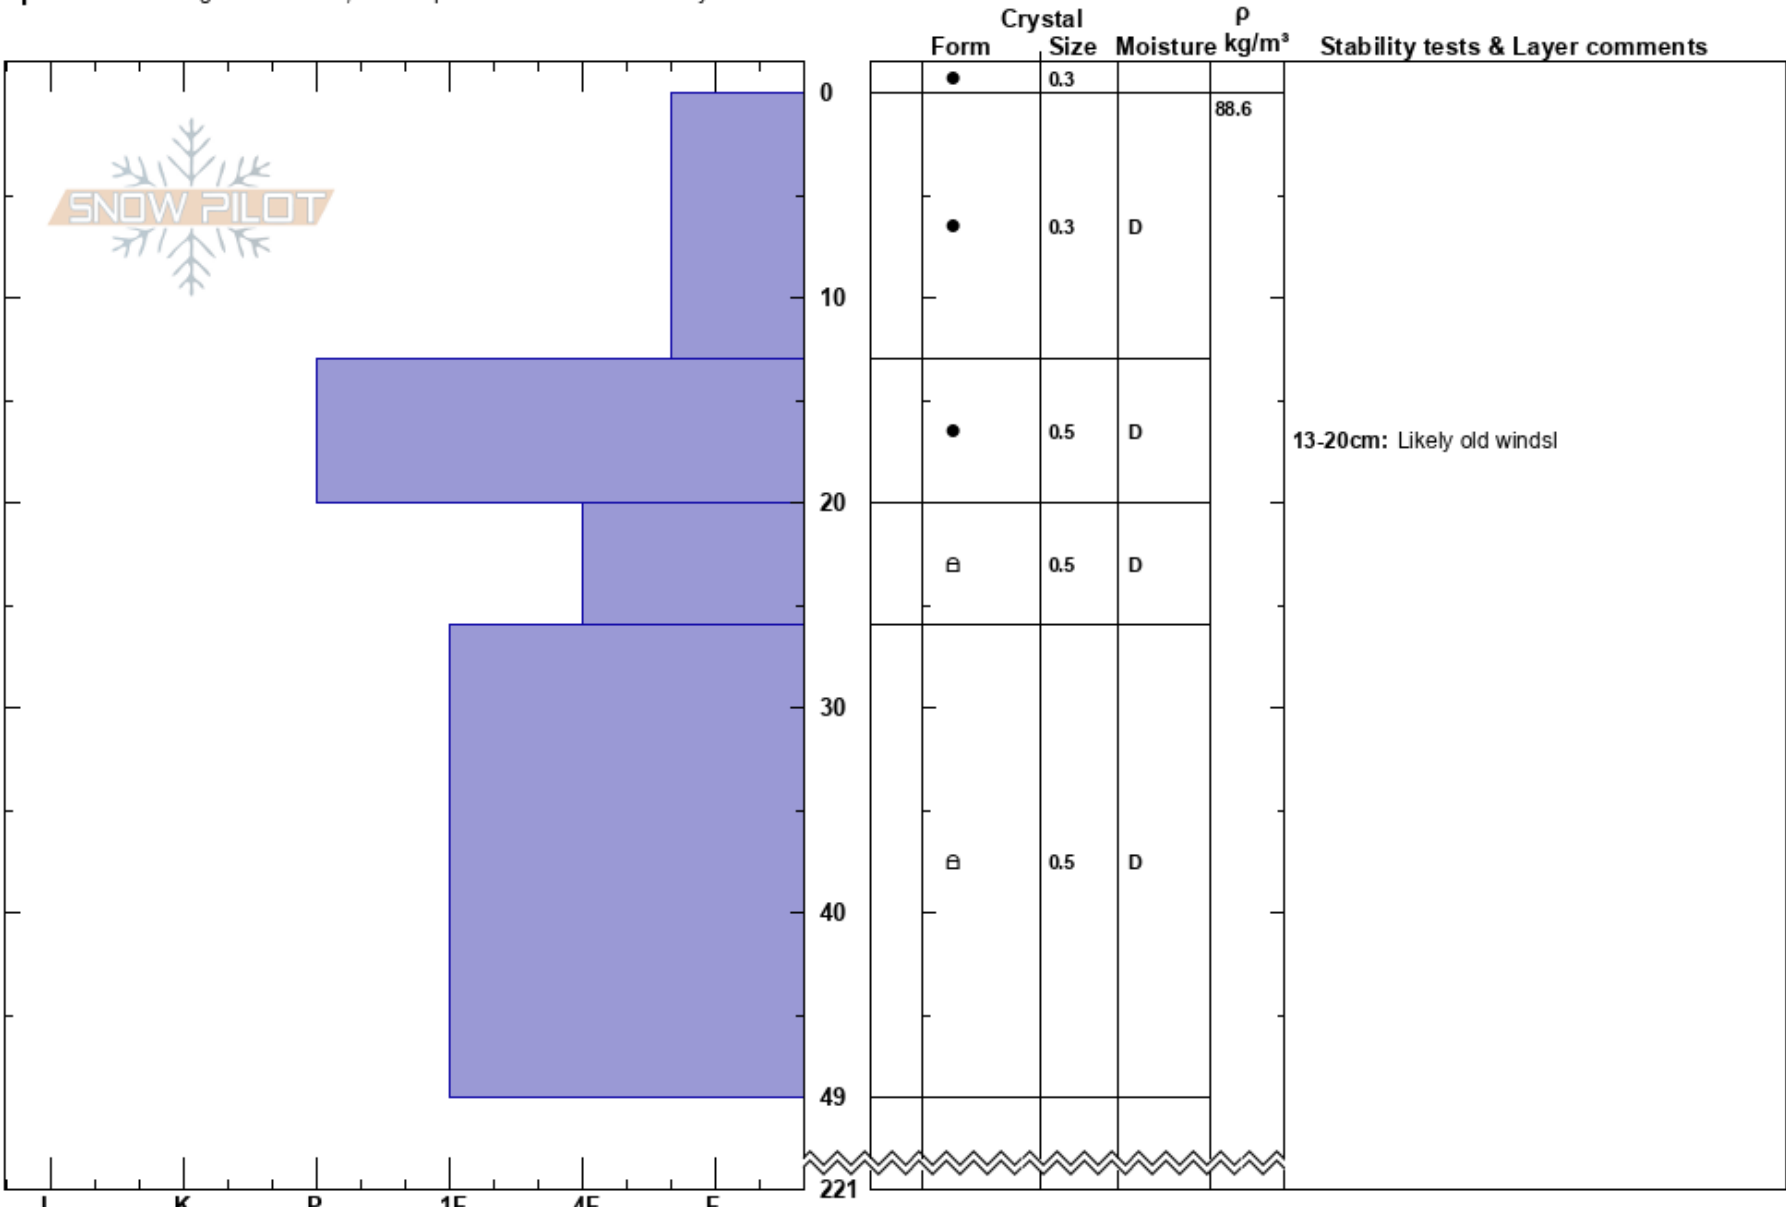

Eglise - 2023-03-01
 Madison Range-N
 MT
Elevation: 2850 m
Aspect: NE
Specifics: Pit dug in a Ski Area; Pit is representative of backcountry

Nata de Leeuw
 03/01/2023 - 12:00pm
Co-ord: 12T 466566W 5006055N
Slope Angle: 27°
Wind Loading: previous

Stability:
Air Temperature: -9.7°C **HS:**221 **Layer Notes:**
PF: 25 13-20cm: Likely old windsl
Sky Cover: OVC
Precipitation: S-1
Wind: Calm

Notes: Dug on opposite side of gully from wx station, as that is where it was loaded.
 Thin wind skin at pit.
 Area around wx station had 5cm F DF (0.5-1.0), density 125 Kg/m³ overlying hard (p) wind ripples