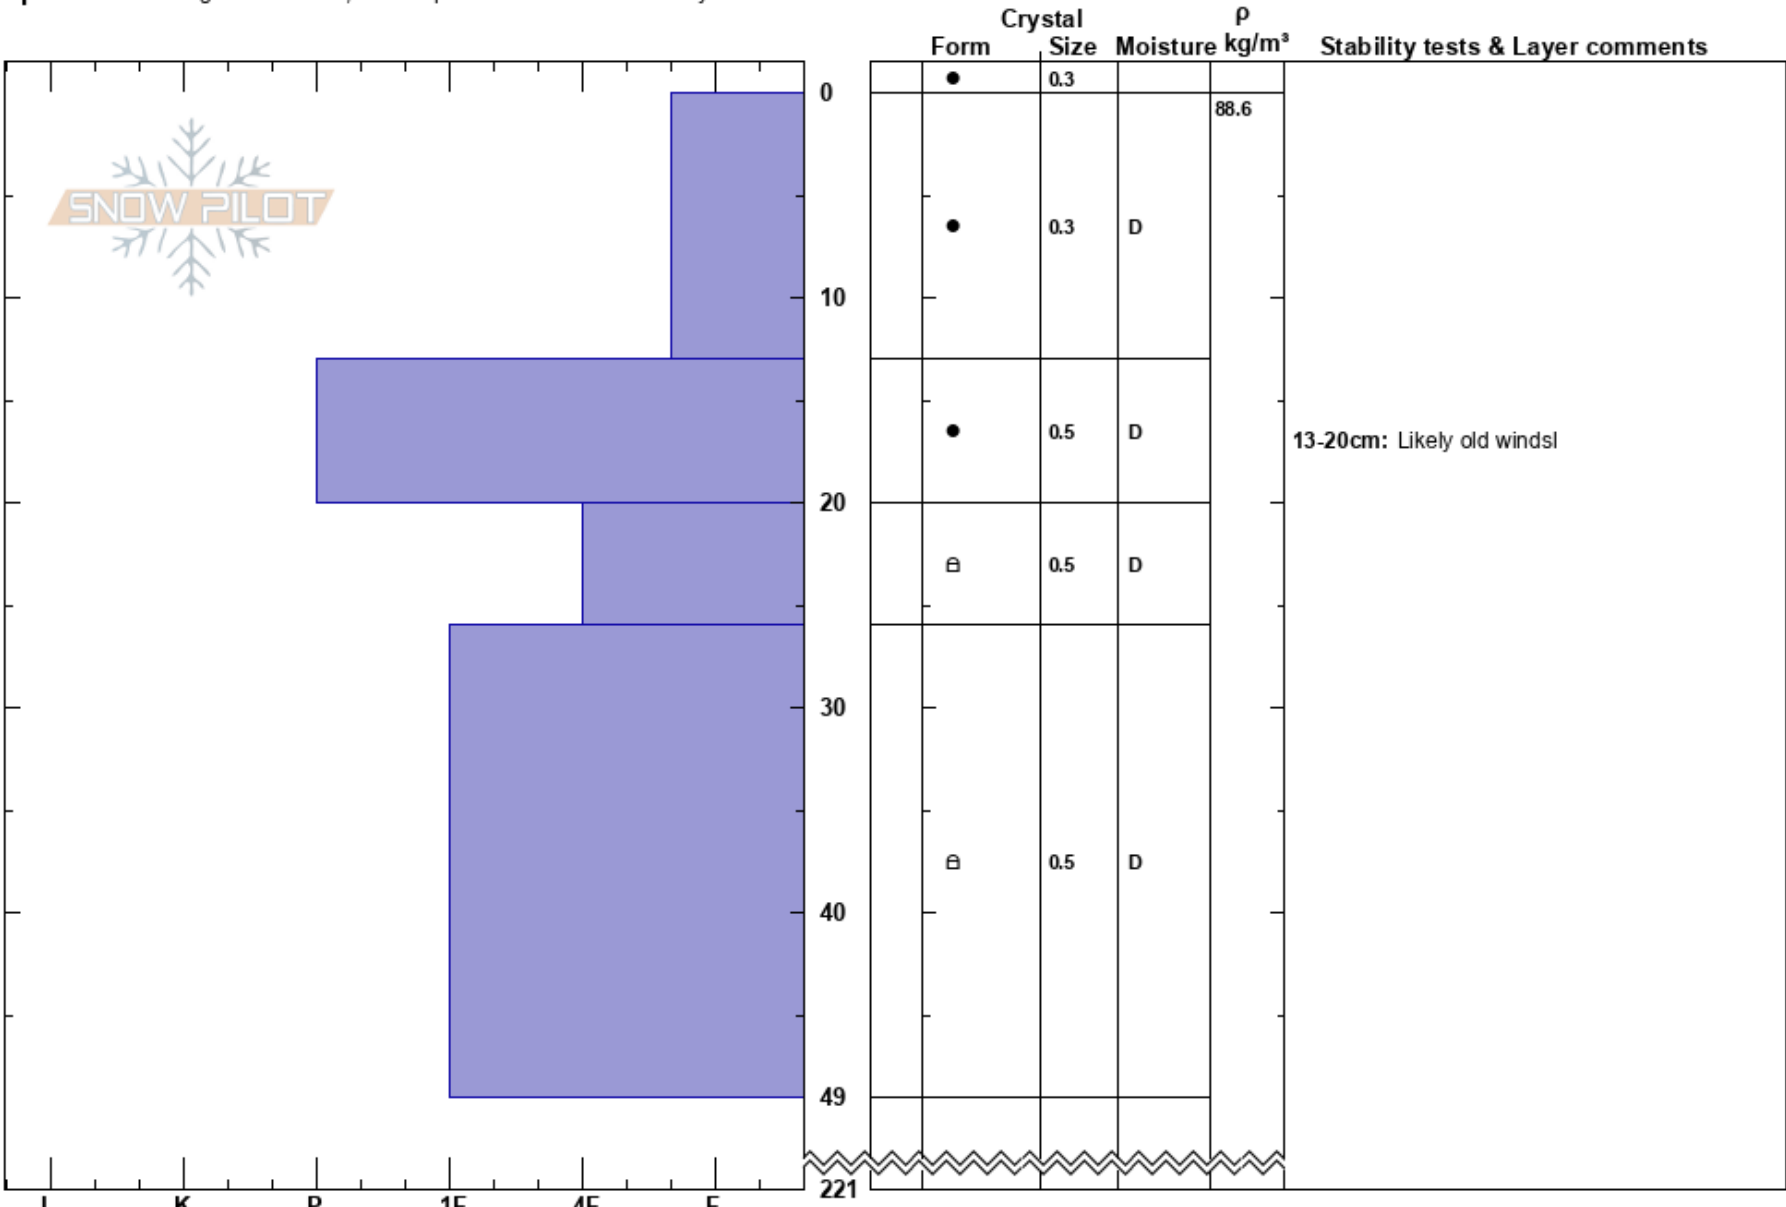

Eglise - 2023-03-01  
 Madison Range-N  
 MT  
**Elevation:** 2850 m  
**Aspect:** NE  
**Specifics:** Pit dug in a Ski Area; Pit is representative of backcountry

Nata de Leeuw  
 03/01/2023 - 12:00pm  
**Co-ord:** 12T 466566W 5006055N  
**Slope Angle:** 27°  
**Wind Loading:** previous

**Stability:** HS:221  
**Air Temperature:** -9.7°C **PF:** 25 **13-20cm:** Likely old windsl  
**Sky Cover:** OVC  
**Precipitation:** S-1  
**Wind:** Calm

**Notes:** Dug on opposite side of gully from wx station, as that is where it was loaded.  
 Thin wind skin at pit.  
 Area around wx station had 5cm F DF (0.5-1.0), density 125 Kg/m<sup>3</sup> overlying hard (p) wind ripples