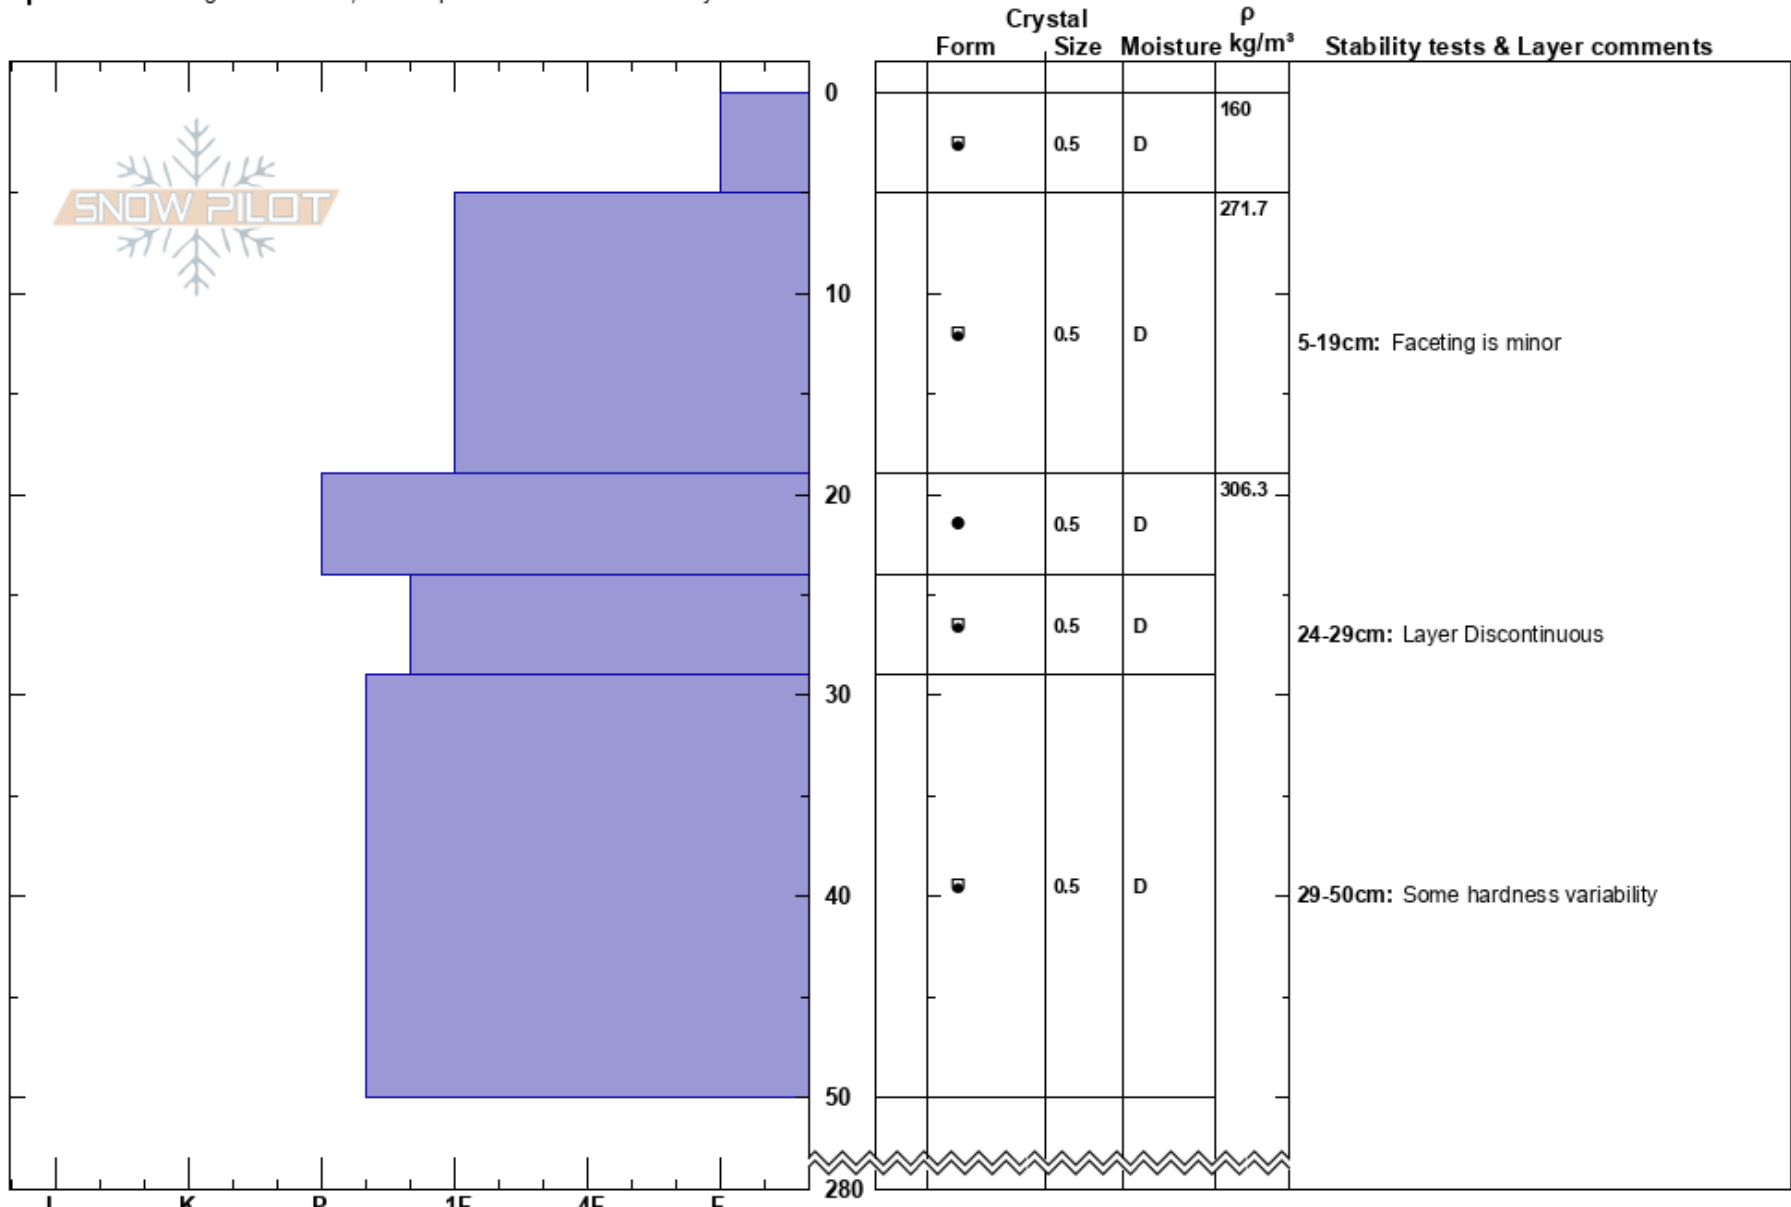

5-19cm: Faceting is minor

MT

Co-ord: 12T 465265W 5009697N

Sky Cover: OVC

24-29cm: Layer Discontinuous

Elevation: 2680 m

Slope Angle: 19°

Precipitation: S-1

29-50cm: Some hardness variability

Aspect:

Wind Loading: no

Wind: E Light Breeze

Specifics: Pit dug in a Ski Area; Pit is representative of backcountry

**Notes:** Surface ripples, seem more erosive than depositional.  
No new winds!