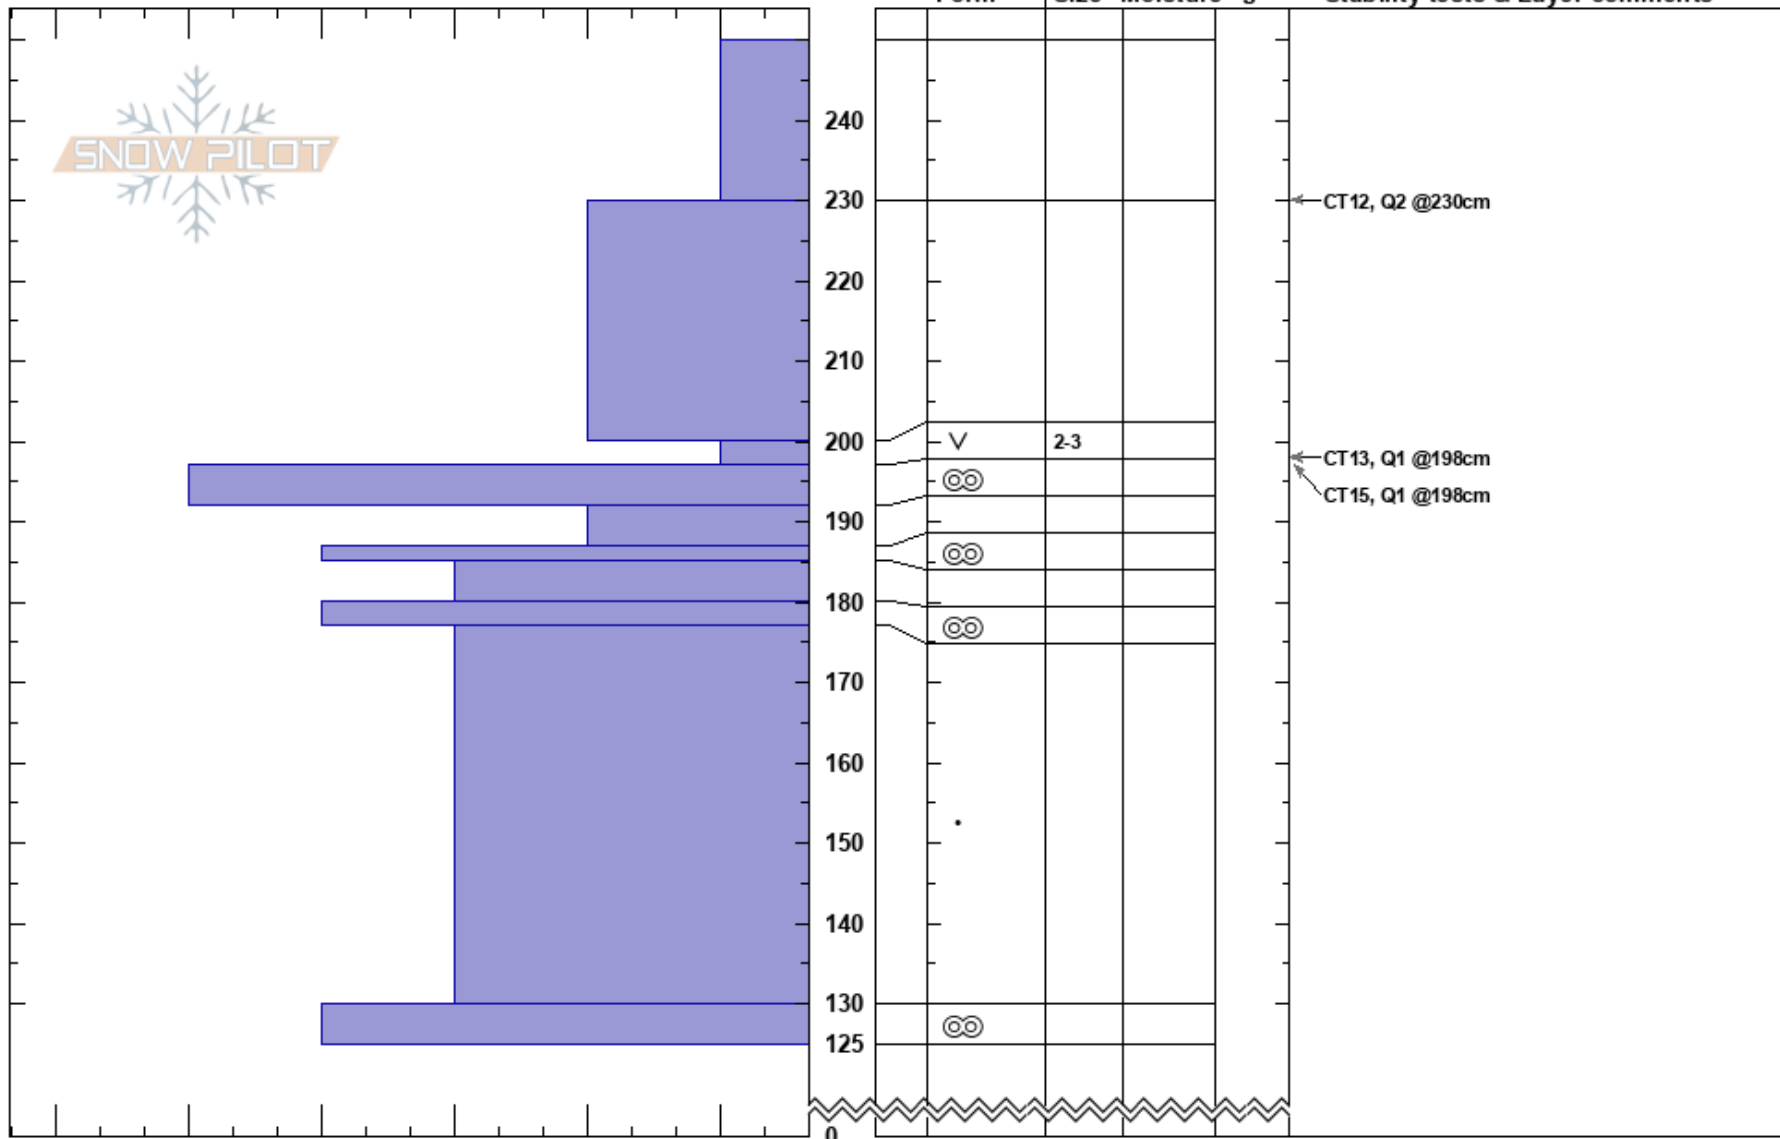

tele 3
 Chugach Range
 AK
 Elevation: 4400 ft
 Aspect: NE

joe eppler
 02/27/2014 - 11:00am
 Co-ord:
 Slope Angle: 35°
 Wind Loading:

Stability:
 Air Temperature:
 Sky Cover: CLR
 Precipitation: NO
 Wind:

PF: 35
 PS: 18 200-197cm: Problematic layer

Layer Notes:

Specifics: Collapsing, localized; Cracking; Ski tracks on slope; We skied slope

Notes: Low to mod Hazard -3500
 editors N-R2-D2-O
 Desktop w N-R2-D2-O