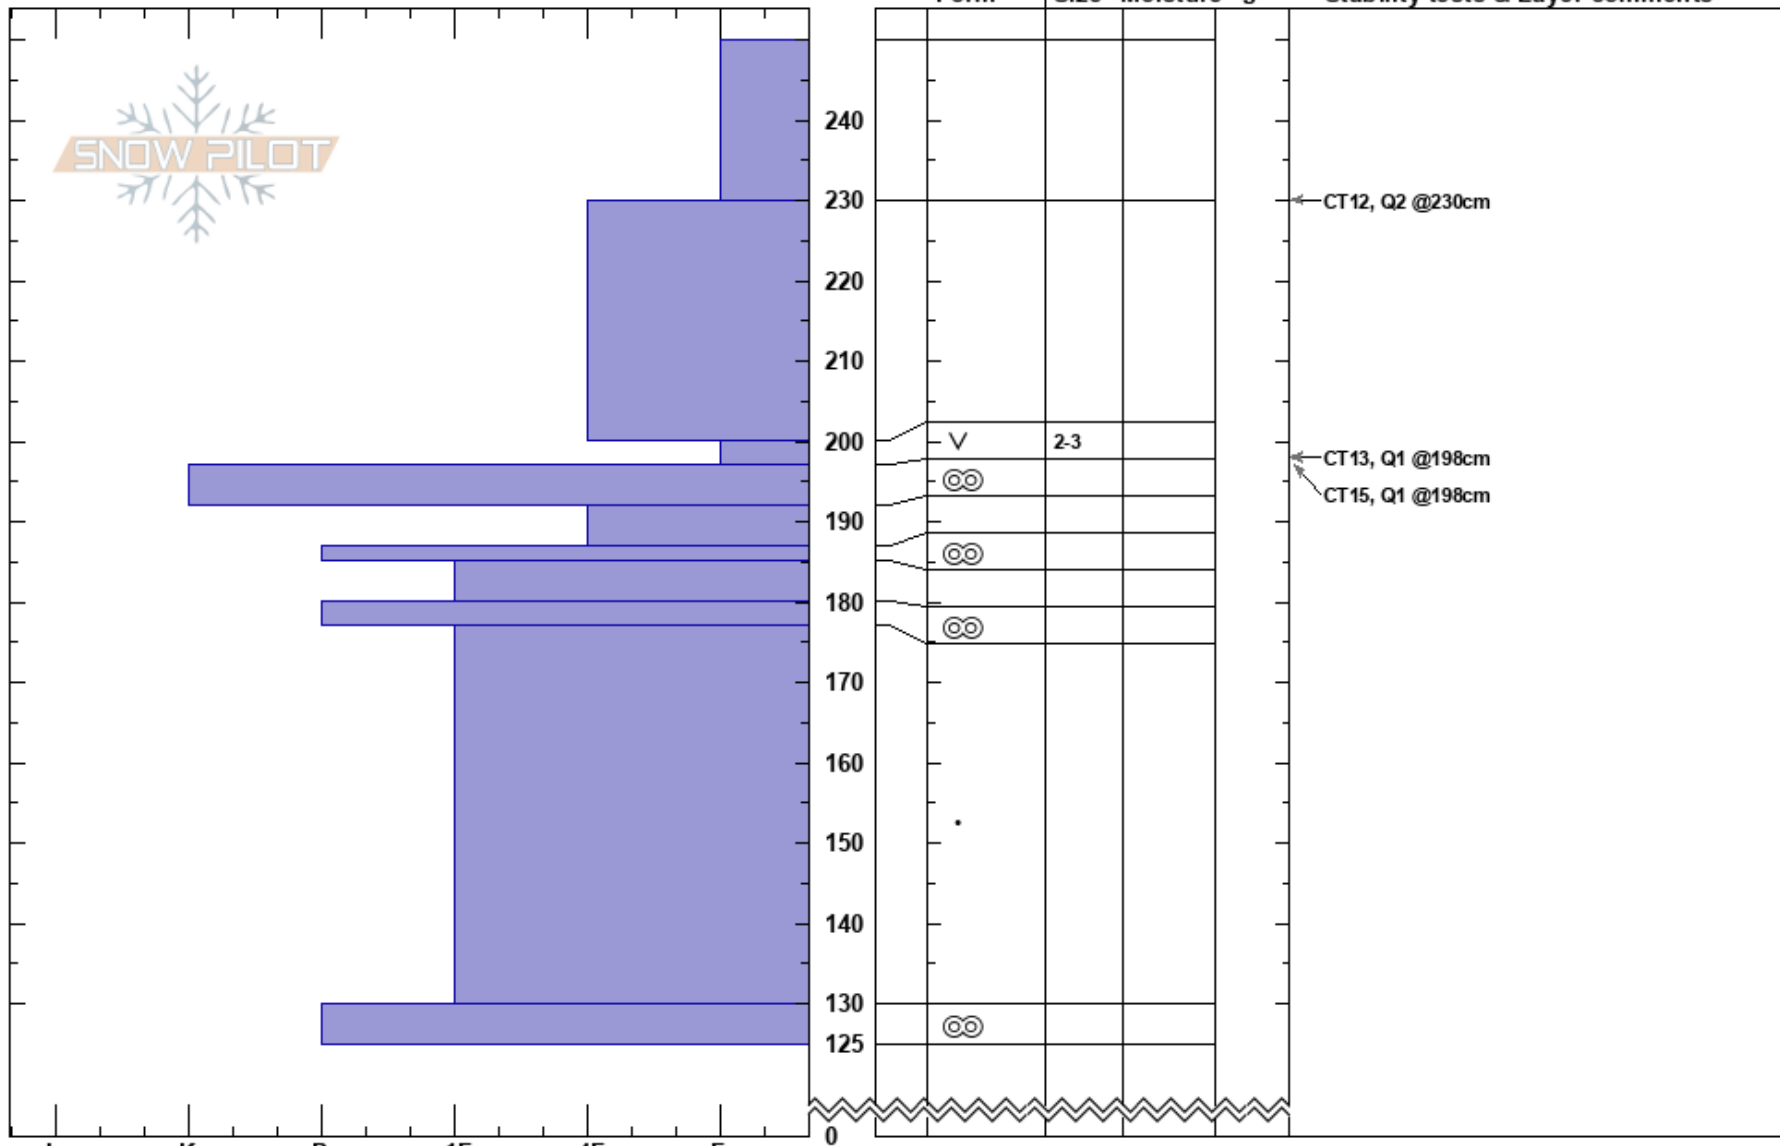

tele 3  
 Chugach Range  
 AK  
 Elevation: 4400 ft  
 Aspect: NE

joe eppler  
 02/27/2014 - 11:00am  
 Co-ord:  
 Slope Angle: 35°  
 Wind Loading:

Stability:  
 Air Temperature:  
 Sky Cover: CLR  
 Precipitation: NO  
 Wind:

PF: 35  
 PS: 18 200-197cm: Problematic layer

Layer Notes:

Specifics: Collapsing, localized; Cracking; Ski tracks on slope; We skied slope

Notes: Low to mod Hazard -3500  
 editors N-R2-D2-O  
 Desktop w N-R2-D2-O