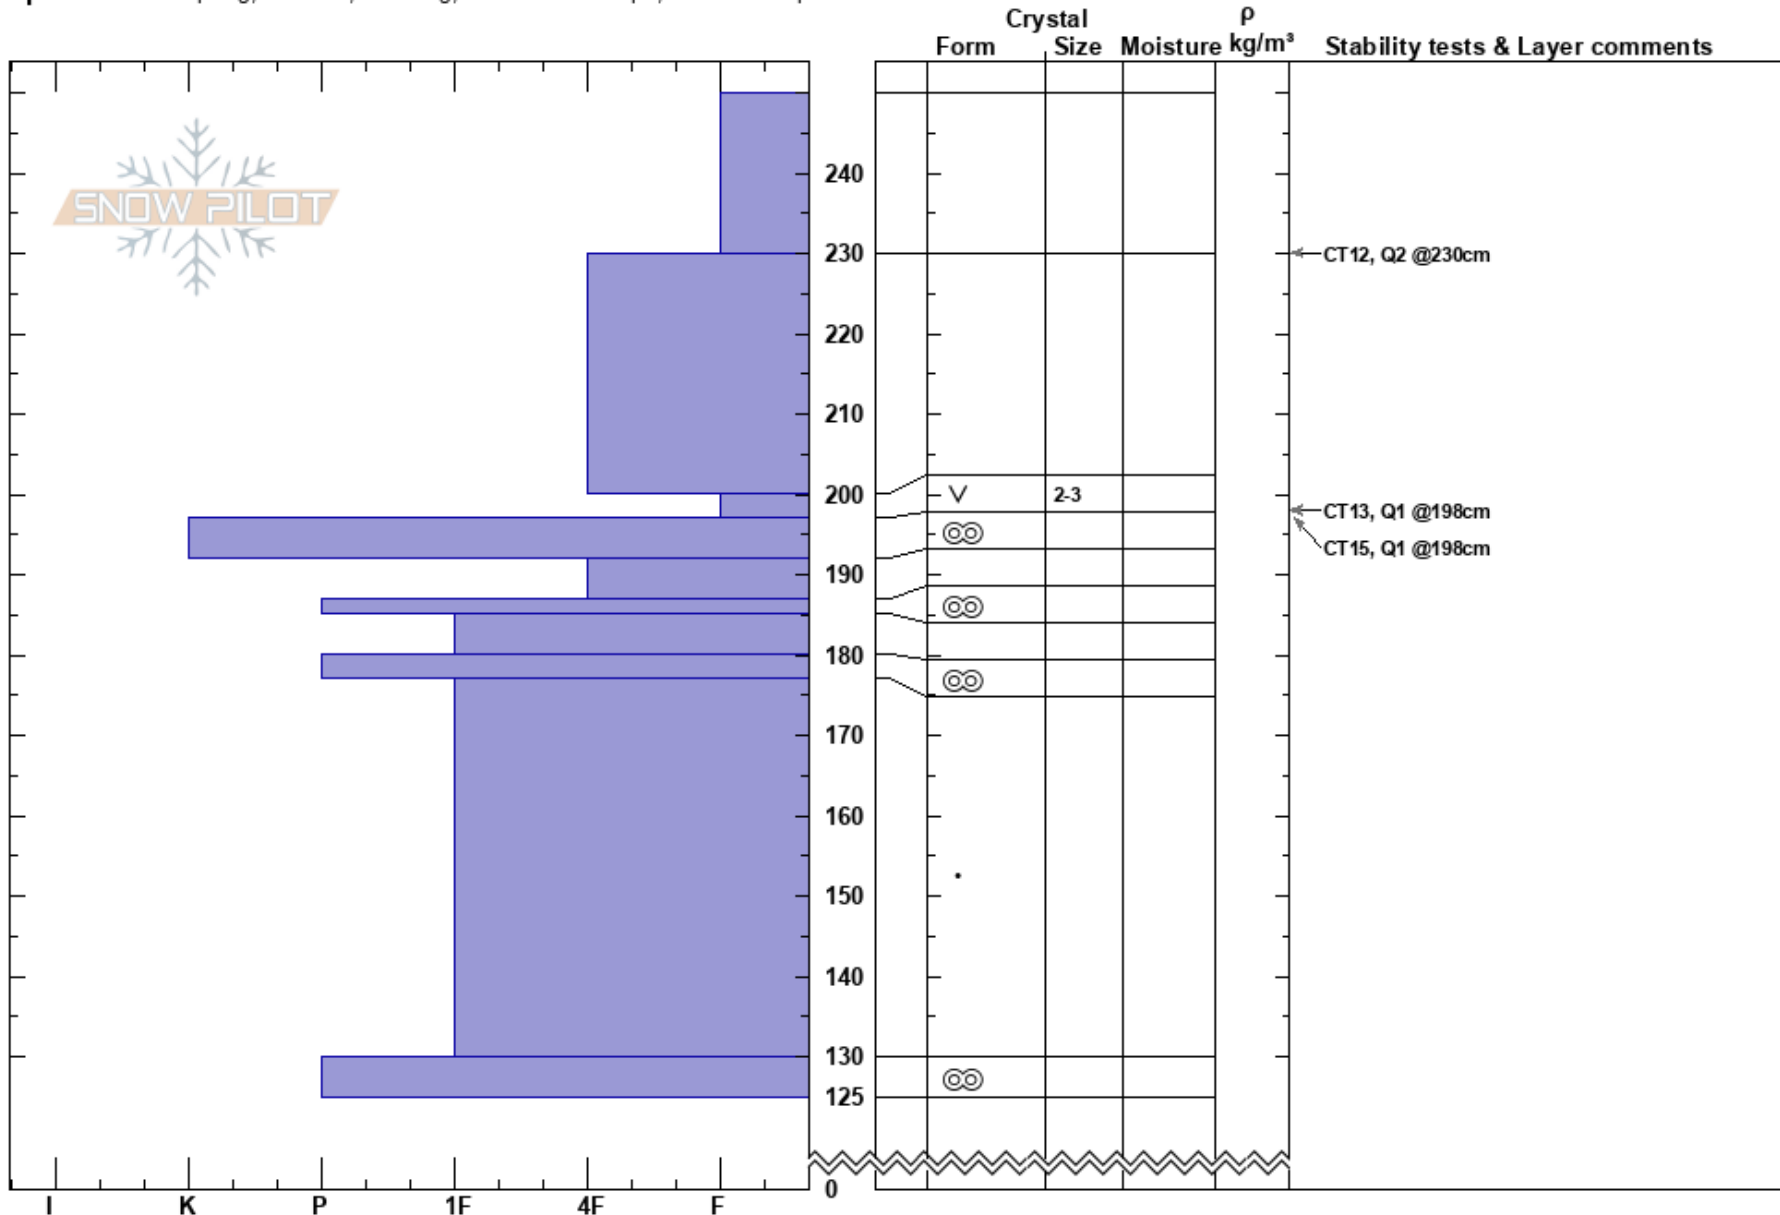

tele 3
 Chugach Range
 AK
 Elevation: 4400 ft
 Aspect: NE

joe eppler
 02/27/2014 - 11:00am
 Co-ord:
 Slope Angle: 35°
 Wind Loading:

Stability:
 Air Temperature:
 Sky Cover: CLR
 Precipitation: NO
 Wind:

PF: 35
 PS: 18 200-197cm: Problematic layer

Specifics: Collapsing, localized; Cracking; Ski tracks on slope; We skied slope

Notes: Low to mod Hazard -3500
 editors N-R2-D2-O
 Desktop w N-R2-D2-O