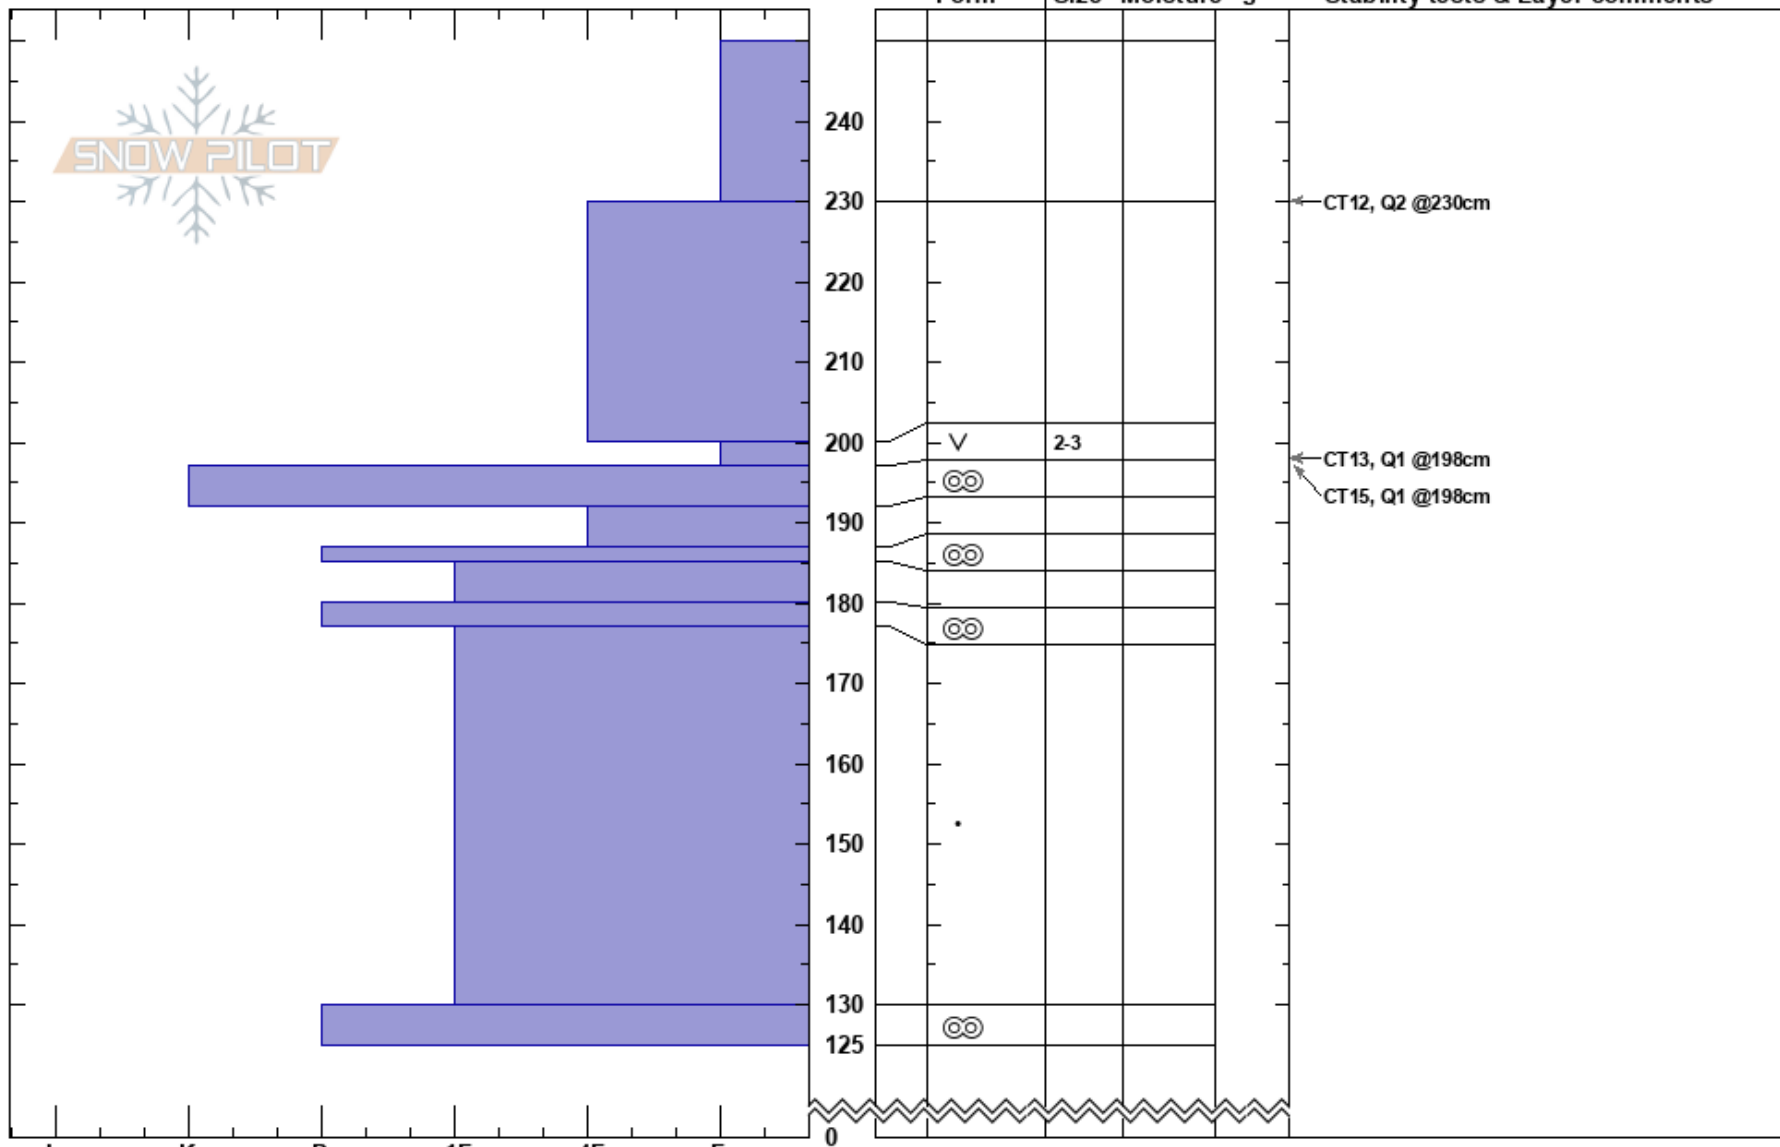

tele 3
 Chugach Range
 AK
 Elevation: 4400 ft
 Aspect: NE

joe eppler
 02/27/2014 - 11:00am
 Co-ord:
 Slope Angle: 35°
 Wind Loading:

Stability:
 Air Temperature:
 Sky Cover: CLR
 Precipitation: NO
 Wind:

PF: 35
 PS: 18 200-197cm: Problematic layer

Specifics: Collapsing, localized; Cracking; Ski tracks on slope; We skied slope

Notes: Low to mod Hazard -3500
 editors N-R2-D2-O
 Desktop w N-R2-D2-O