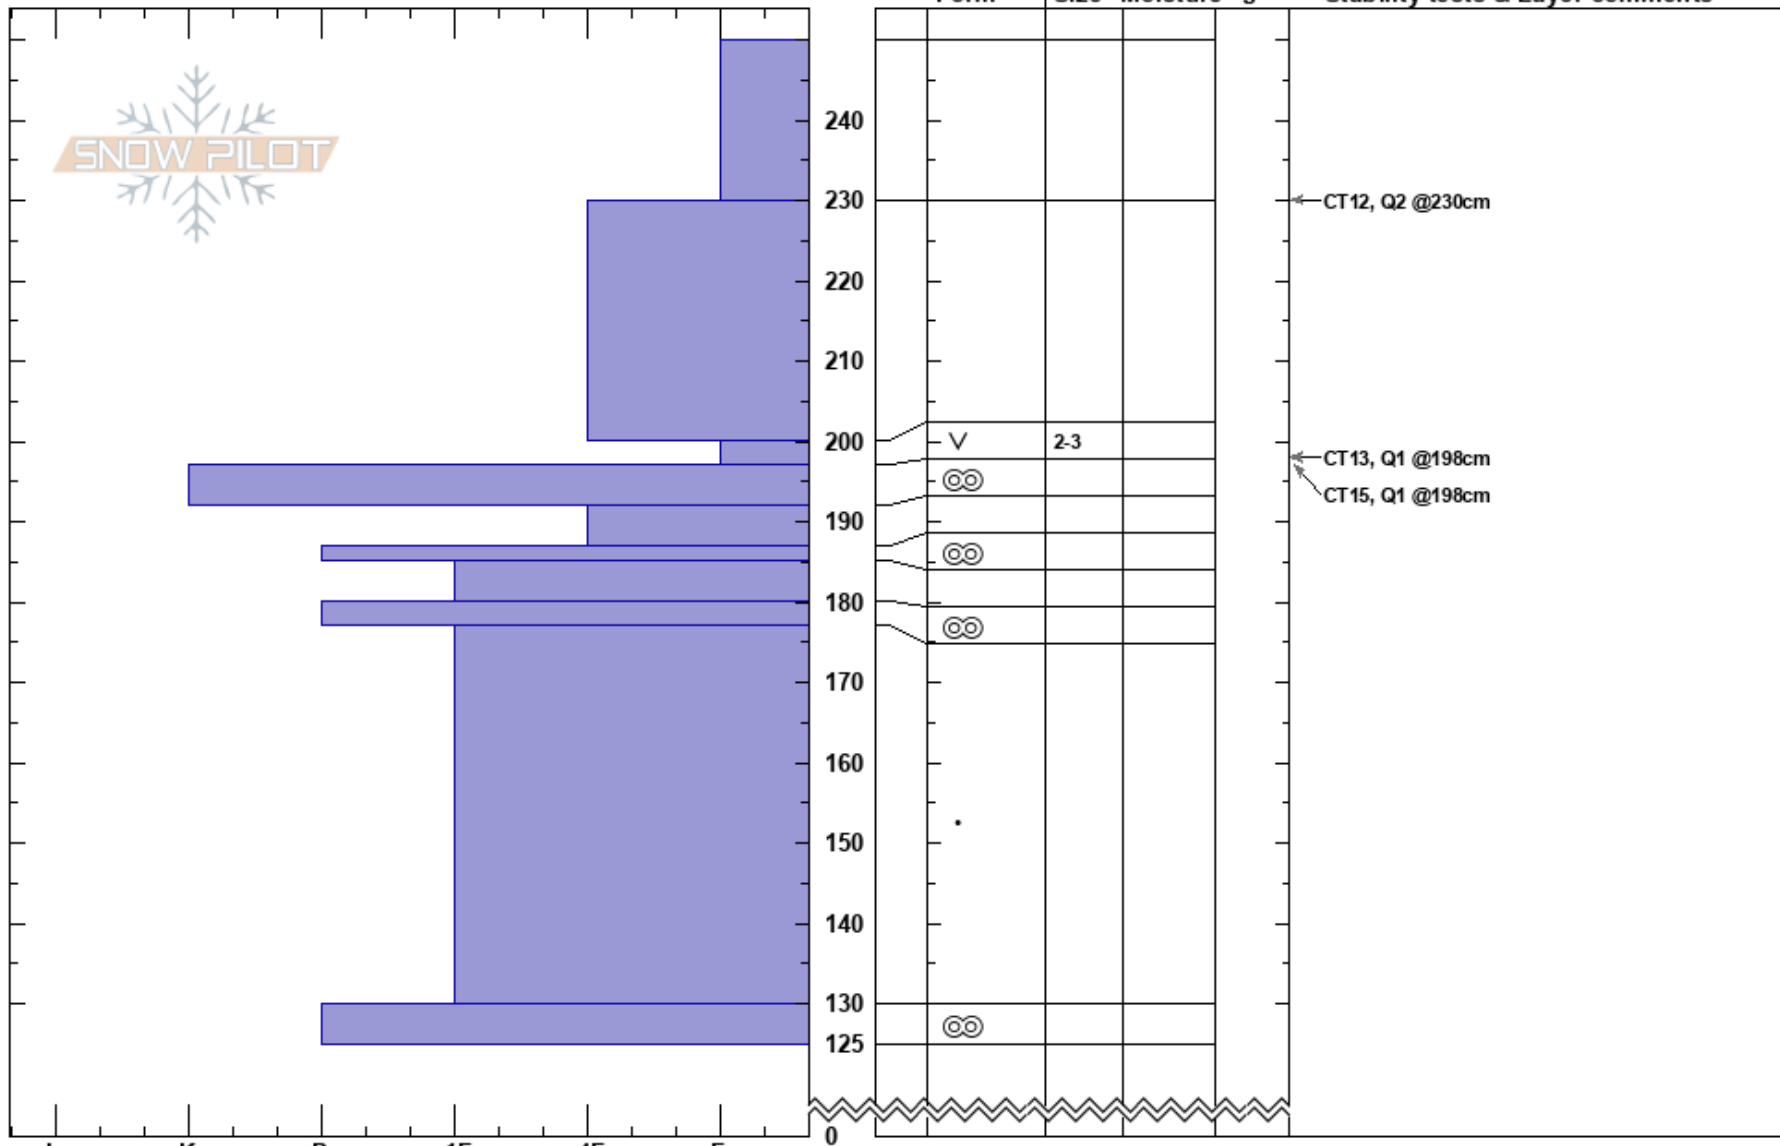

tele 3
 Chugach Range
 AK
 Elevation: 4400 ft
 Aspect: NE

joe eppler
 02/27/2014 - 11:00am
 Co-ord:
 Slope Angle: 35°
 Wind Loading:

Stability:
 Air Temperature:
 Sky Cover: CLR
 Precipitation: NO
 Wind:

PF: 35
 PS: 18 200-197cm: Problematic layer

Specifics: Collapsing, localized; Cracking; Ski tracks on slope; We skied slope

Notes: Low to mod Hazard -3500
 editors N-R2-D2-O
 Desktop w N-R2-D2-O