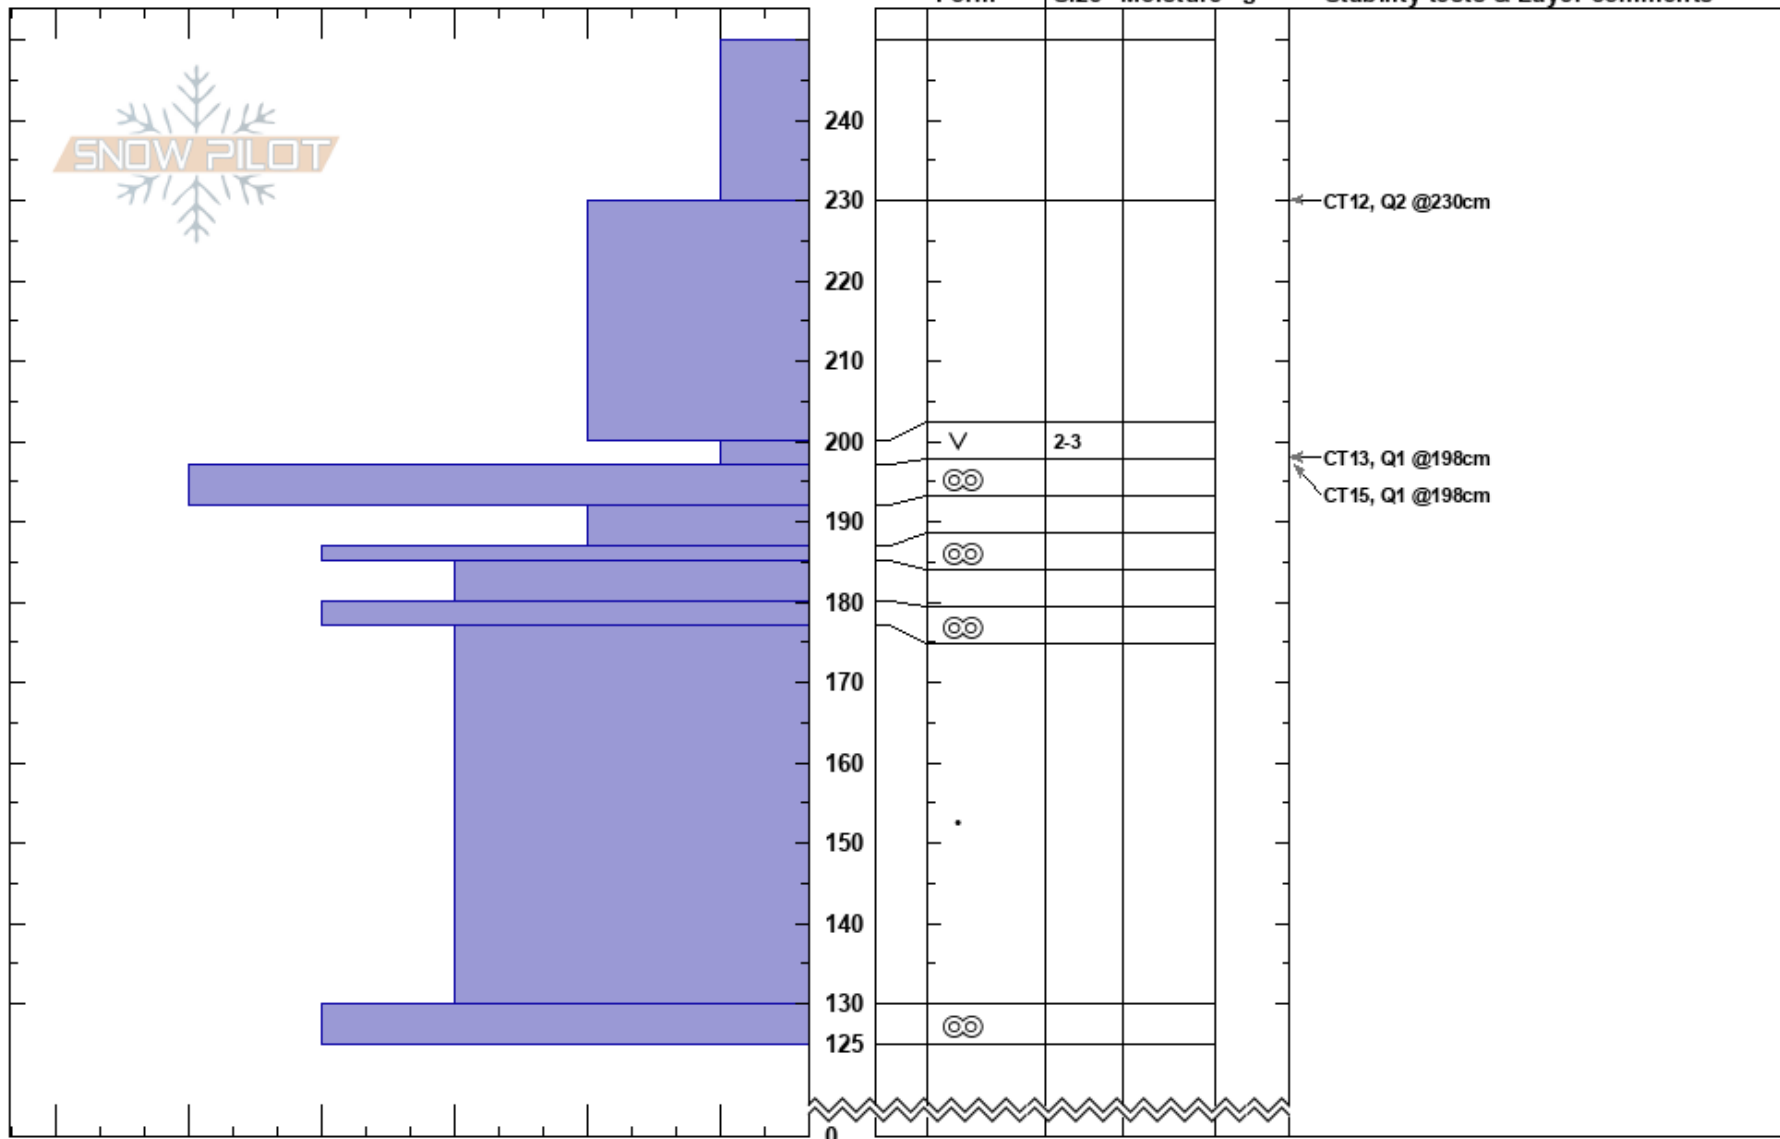

tele 3  
 Chugach Range  
 AK  
 Elevation: 4400 ft  
 Aspect: NE

joe eppler  
 02/27/2014 - 11:00am  
 Co-ord:  
 Slope Angle: 35°  
 Wind Loading:

Stability:  
 Air Temperature:  
 Sky Cover: CLR  
 Precipitation: NO  
 Wind:

PF: 35  
 PS: 18 200-197cm: Problematic layer

Specifics: Collapsing, localized; Cracking; Ski tracks on slope; We skied slope

Notes: Low to mod Hazard -3500  
 editors N-R2-D2-O  
 Desktop w N-R2-D2-O