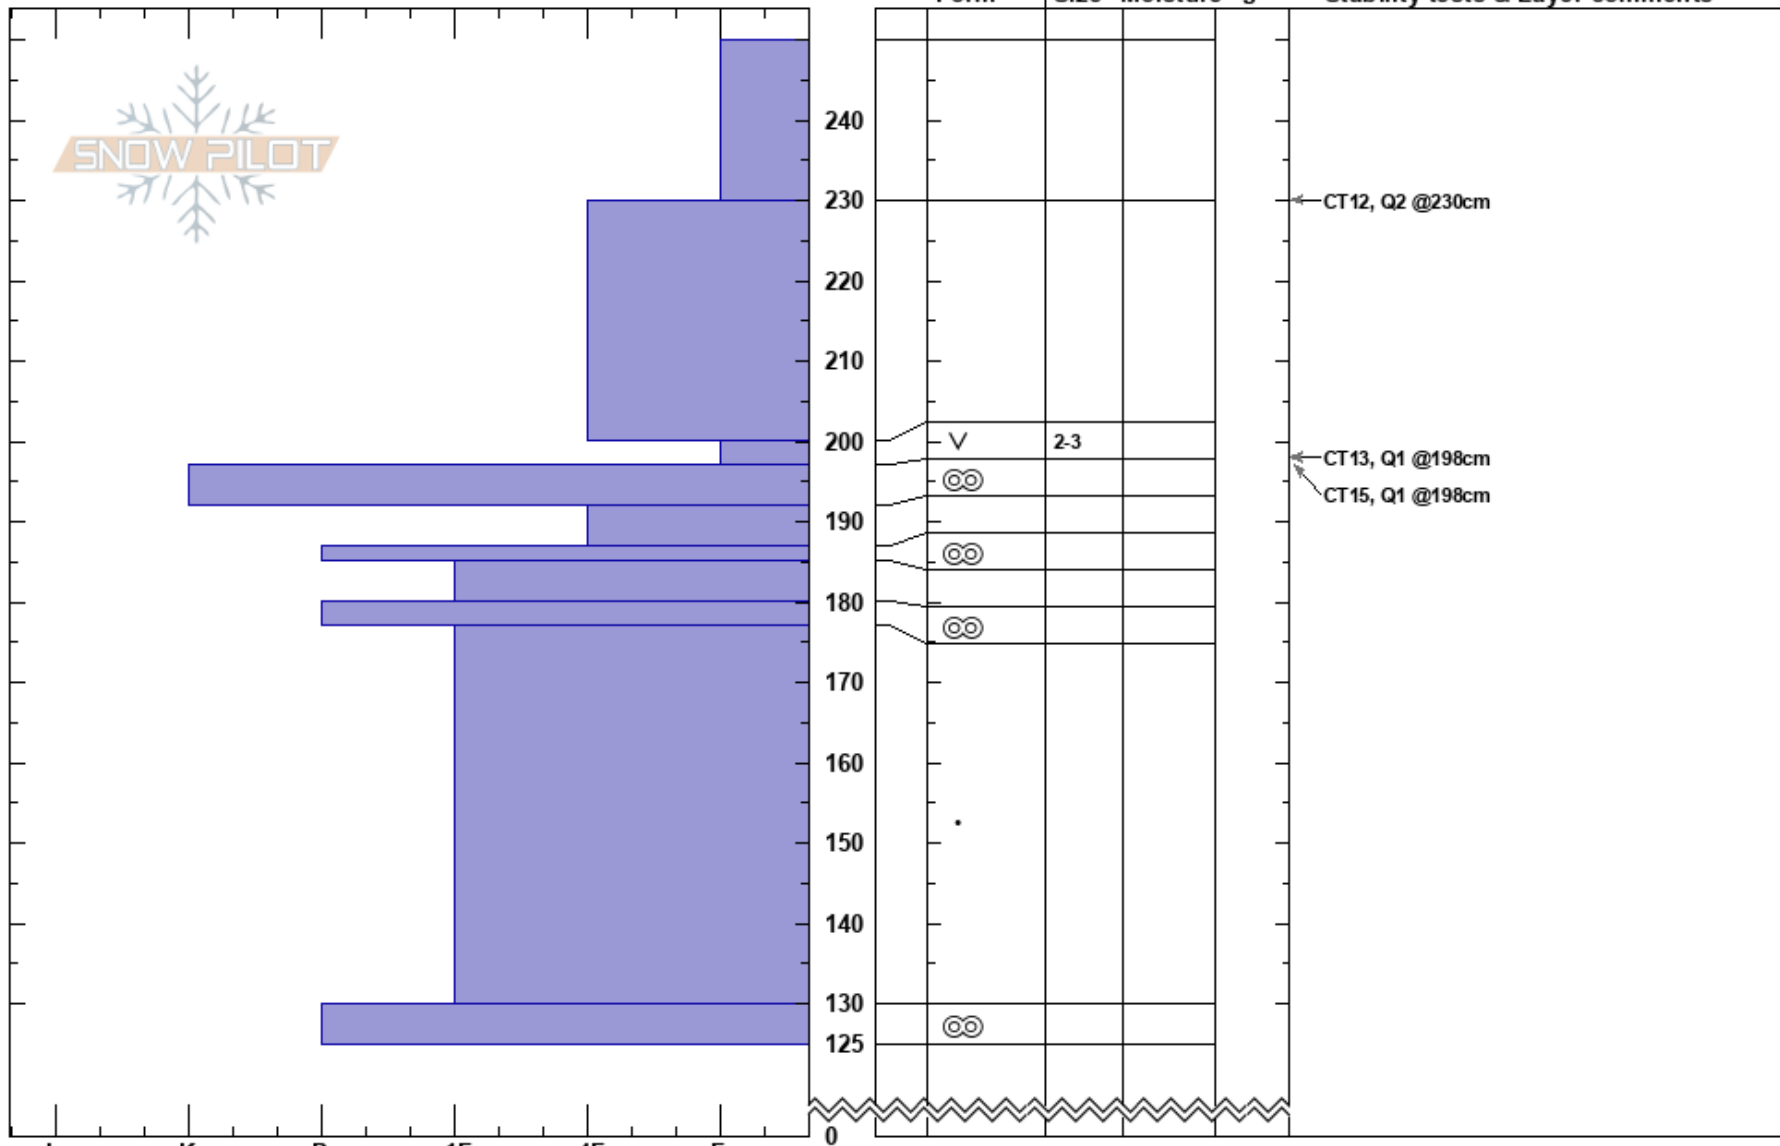

tele 3
 Chugach Range
 AK
 Elevation: 4400 ft
 Aspect: NE

joe eppler
 02/27/2014 - 11:00am
 Co-ord:
 Slope Angle: 35°
 Wind Loading:

Stability:
 Air Temperature:
 Sky Cover: CLR
 Precipitation: NO
 Wind:

PF: 35
 PS: 18 200-197cm: Problematic layer

Layer Notes:

Specifics: Collapsing, localized; Cracking; Ski tracks on slope; We skied slope

Notes: Low to mod Hazard -3500
 editors N-R2-D2-O
 Desktop w N-R2-D2-O