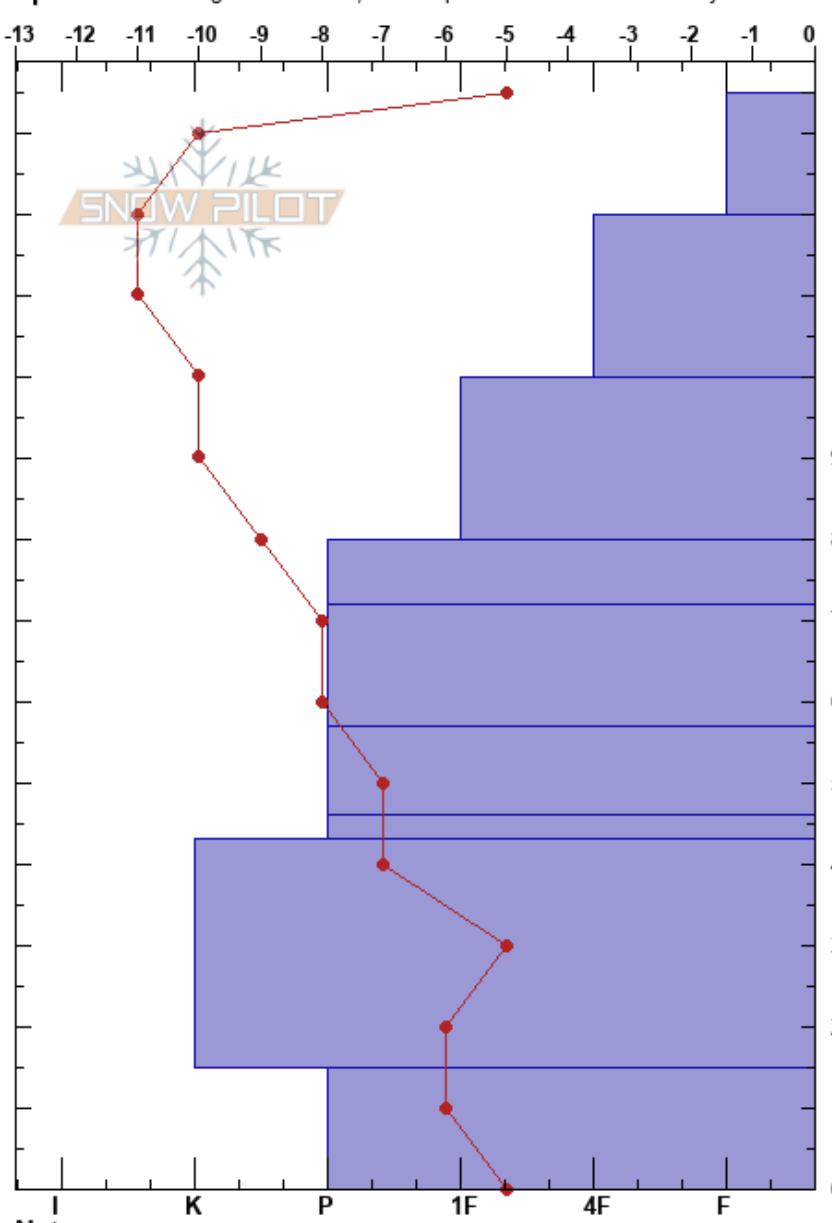

Dog Plot  
 Front Range  
 CO  
 Elevation: 3234 m  
 Aspect: SW  
 Specifics: Pit dug in a Ski Area; Pit is representative of backcountry

Bailey Batchelor  
 03/01/2023 - 12:17pm  
 Co-ord: 39.94190N, -105.60902W  
 Slope Angle: 27°  
 Wind Loading:

Stability:  
 Air Temperature: -10°C  
 Sky Cover: SCT  
 Precipitation: NO  
 Wind: Calm

HS: 135  
 PF: 15 15-0cm: Problematic layer

Depth (cm)	Crystal		$\rho$ kg/m <sup>3</sup>	Stability tests & Layer comments
	Form	Size		
135				
130	*	1	D-M	
120				
110	/	1	D-M	← CT11 @115cm ← ECTN14 @115cm
100				
90	•	0.5	D-M	
80	⊖	1.5	D	
70	⊖	1.5	D	
60				
50	□	2	D	
40	□	2	D	
30	□	3	D	
20				
15	^	3	D	← PST70/100 (End) @15cm
0				