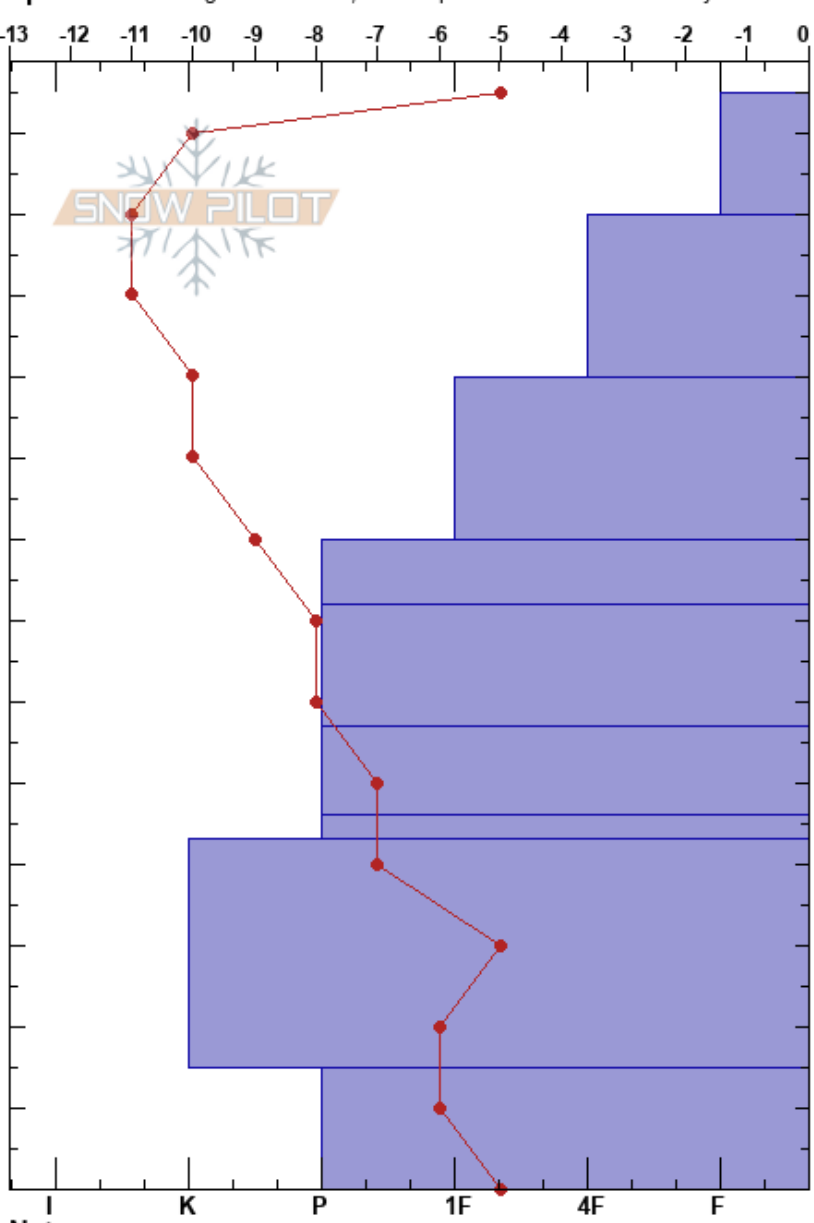

Dog Plot
 Front Range
 CO
 Elevation: 3234 m
 Aspect: SW
 Specifics: Pit dug in a Ski Area; Pit is representative of backcountry

Bailey Batchelor
 03/01/2023 - 12:17pm
 Co-ord: 39.94190N, -105.60902W
 Slope Angle: 27°
 Wind Loading:

Stability:
 Air Temperature: -10°C
 Sky Cover: SCT
 Precipitation: NO
 Wind: Calm

HS: 135
 PF: 15 15-0cm: Problematic layer

Depth (cm)	Crystal		ρ kg/m ³	Stability tests & Layer comments
	Form	Size		
135 - 130	*	1	D-M	
120 - 110	/	1	D-M	← CT11 @115cm ← ECTN14 @115cm
100 - 90	•	0.5	D-M	
80 - 70	⊖	1.5	D	
70 - 60	⊖	1.5	D	
60 - 50	□	2	D	
50 - 40	□	2	D	
40 - 30	□	3	D	
30 - 20	□	3	D	
20 - 10	^	3	D	← PST70/100 (End) @15cm
10 - 0				