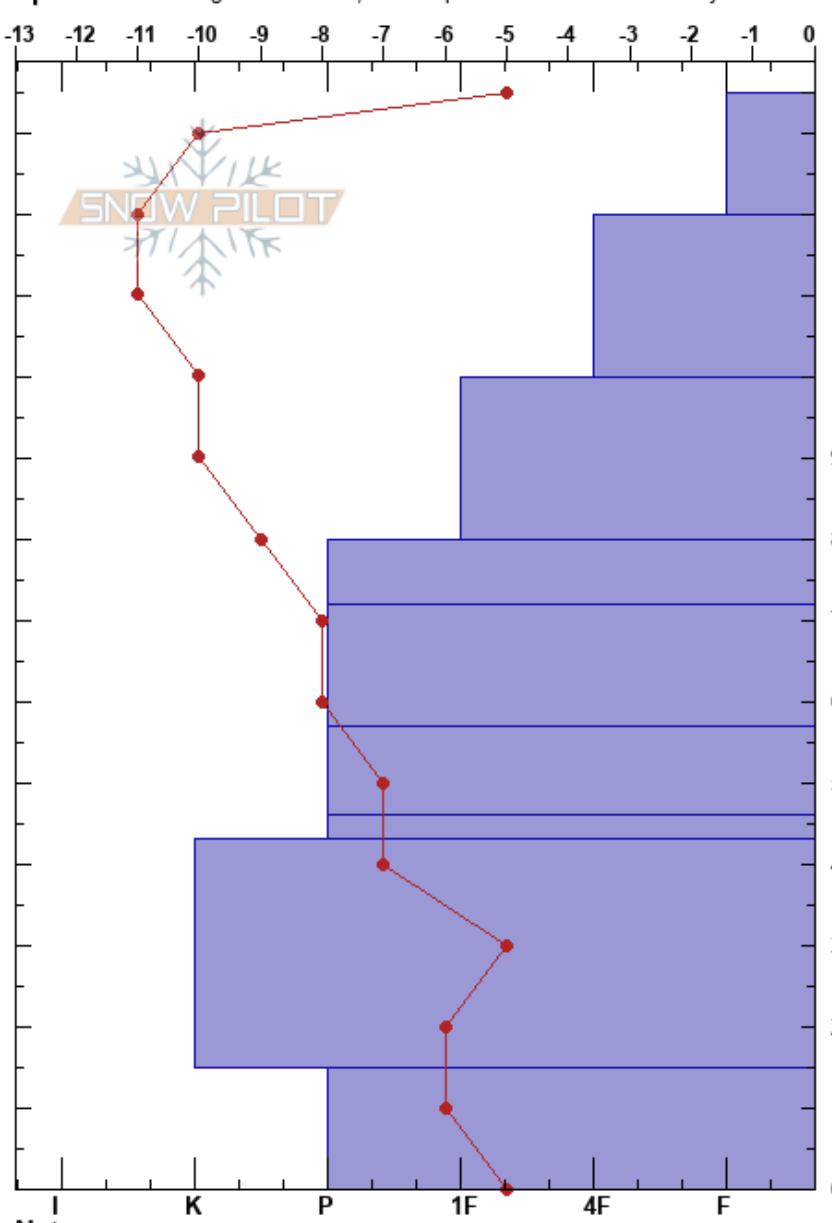

Dog Plot
 Front Range
 CO
 Elevation: 3234 m
 Aspect: SW
 Specifics: Pit dug in a Ski Area; Pit is representative of backcountry

Bailey Batchelor
 03/01/2023 - 12:17pm
 Co-ord: 39.94190N, -105.60902W
 Slope Angle: 27°
 Wind Loading:

Stability:
 Air Temperature: -10°C
 Sky Cover: SCT
 Precipitation: NO
 Wind: Calm

HS: 135
 PF: 15 15-0cm: Problematic layer

Depth (cm)	Crystal		ρ kg/m ³	Stability tests & Layer comments
	Form	Size		
135				
130	*	1	D-M	
120				
110	/	1	D-M	← CT11 @115cm ← ECTN14 @115cm
100				
90	•	0.5	D-M	
80	⊖	1.5	D	
70	⊖	1.5	D	
60				
50	□	2	D	
40	□	2	D	
30	□	3	D	
20				
15	^	3	D	← PST70/100 (End) @15cm
0				