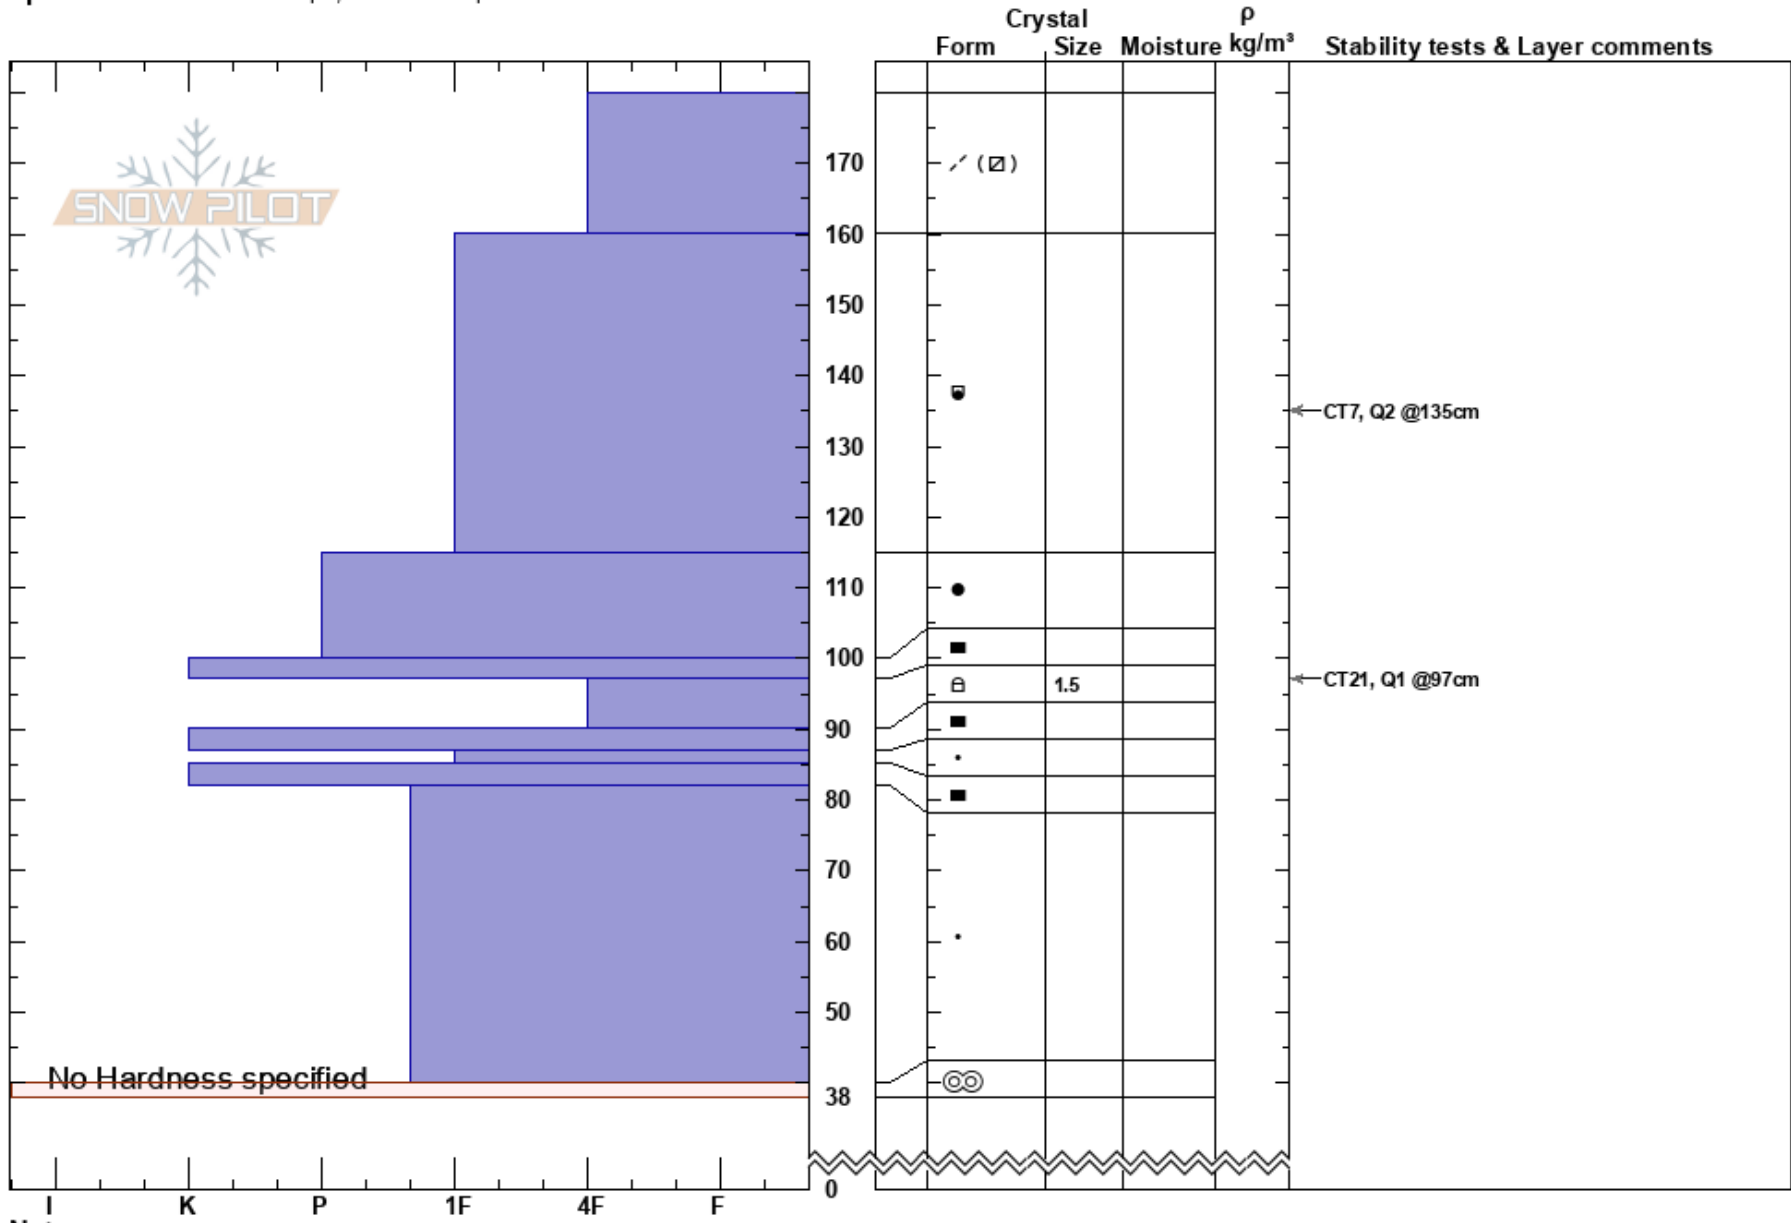

tele 2
 Chilkat
 AK
 Elevation: 4540 ft
 Aspect: NE
 Specifics: Ski tracks on slope; We skied slope

joe eppler
 02/26/2014 - 11:00am
 Co-ord:
 Slope Angle: 38°
 Wind Loading:

Stability:
 Air Temperature:
 Sky Cover: CLR
 Precipitation: NO
 Wind: W Calm

PF: 30
 PS: 15 97-90cm: Problematic layer

Notes: mod -low hazard