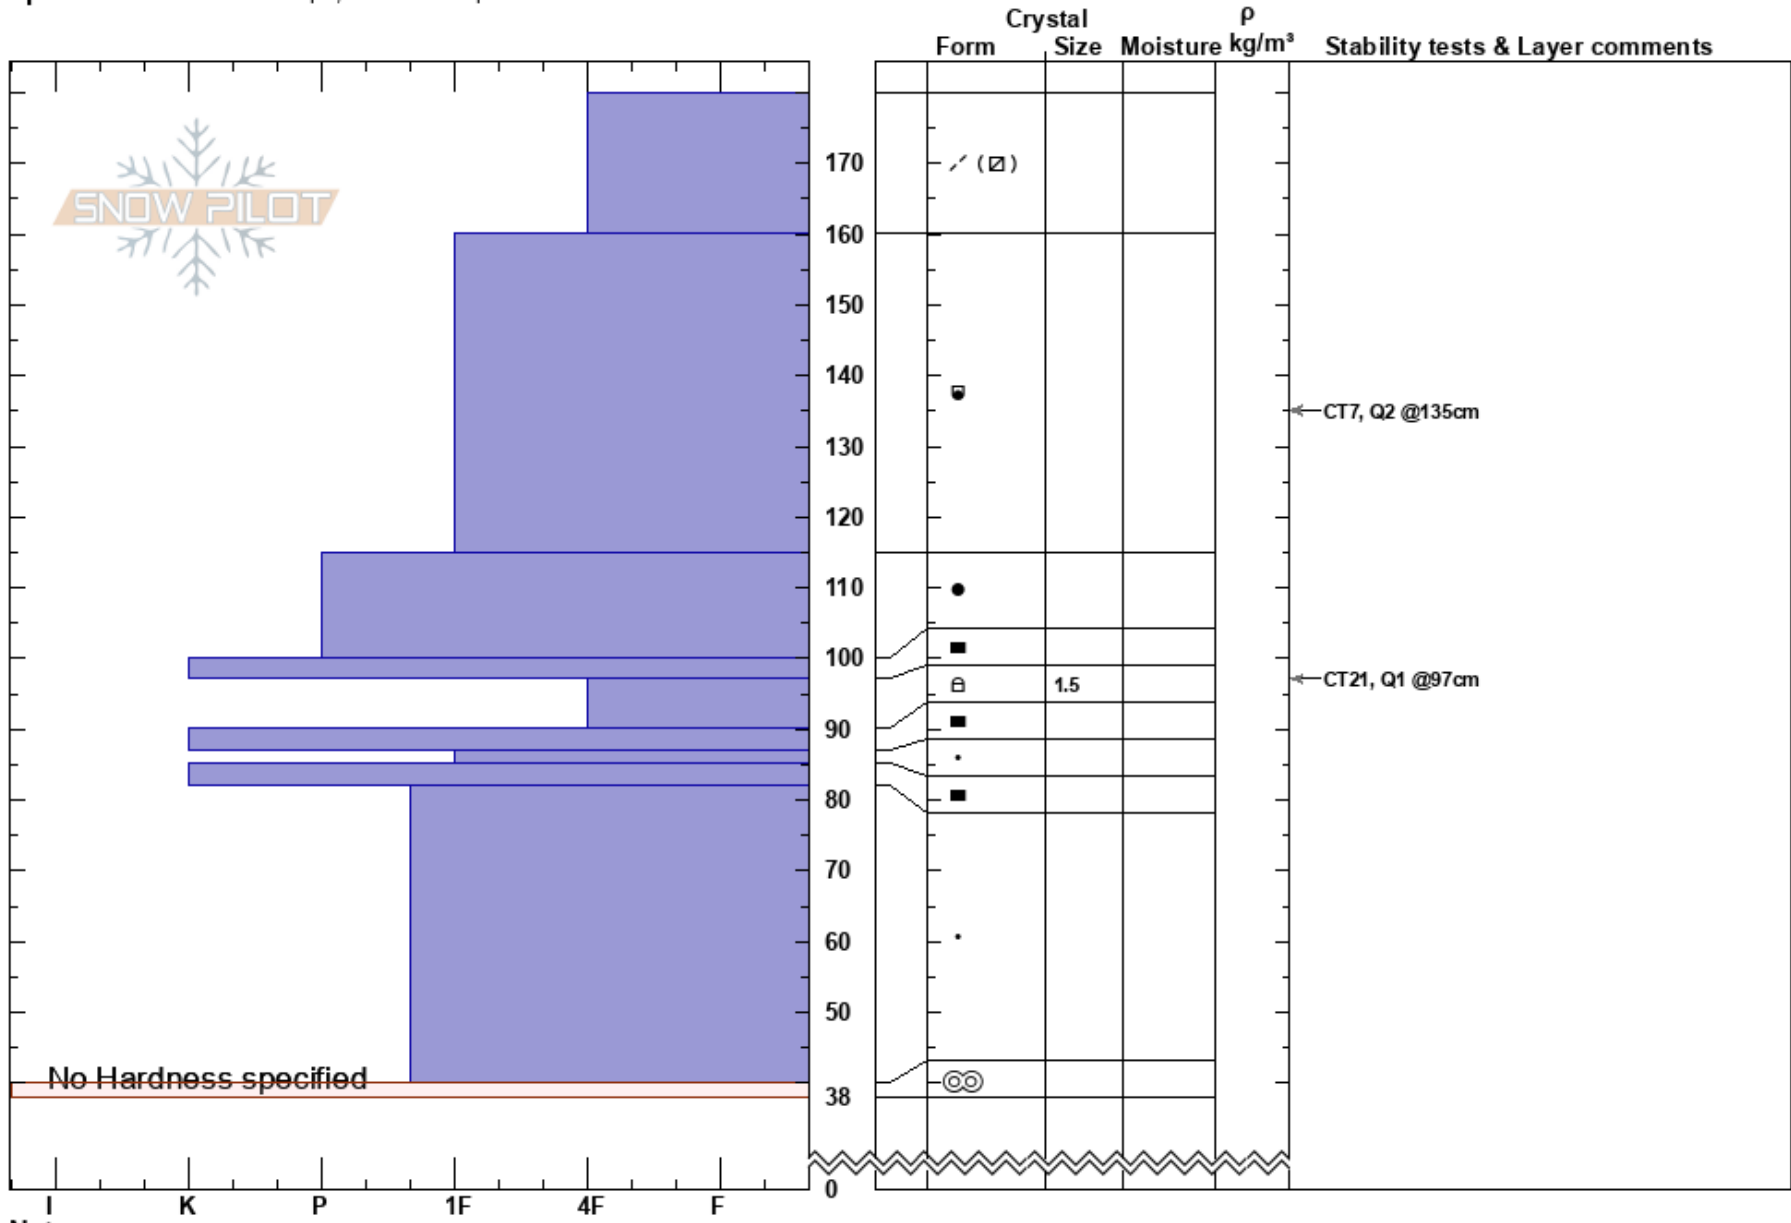

tele 2  
 Chilkat  
 AK  
 Elevation: 4540 ft  
 Aspect: NE  
 Specifics: Ski tracks on slope; We skied slope

joe eppler  
 02/26/2014 - 11:00am  
 Co-ord:  
 Slope Angle: 38°  
 Wind Loading:

Stability:  
 Air Temperature:  
 Sky Cover: CLR  
 Precipitation: NO  
 Wind: W Calm

PF: 30  
 PS: 15 97-90cm: Problematic layer

Notes: mod -low hazard