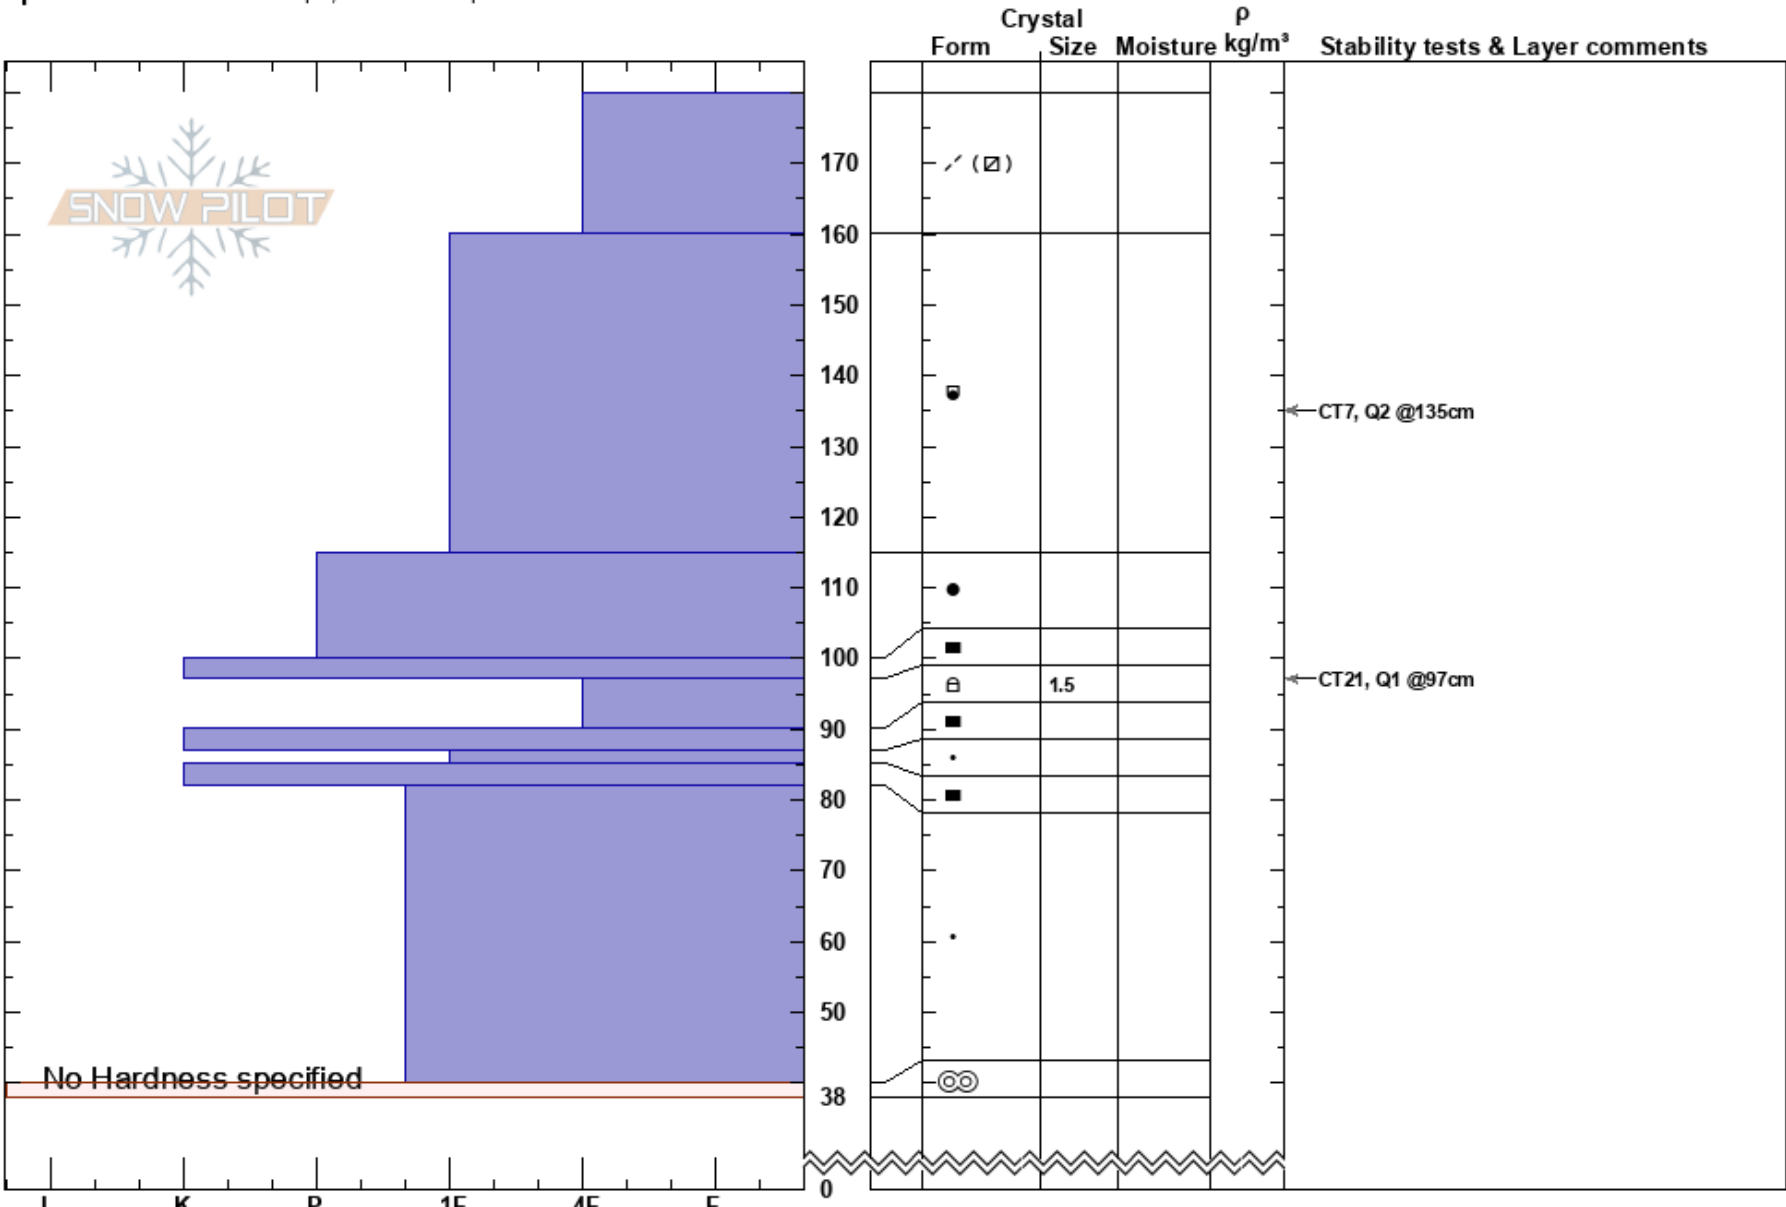

tele 2
 Chilkat
 AK
 Elevation: 4540 ft
 Aspect: NE
 Specifics: Ski tracks on slope; We skied slope

joe eppler
 02/26/2014 - 11:00am
 Co-ord:
 Slope Angle: 38°
 Wind Loading:

Stability:
 Air Temperature:
 Sky Cover: CLR
 Precipitation: NO
 Wind: W Calm

PF: 30
 PS: 15 97-90cm: Problematic layer

Notes: mod -low hazard