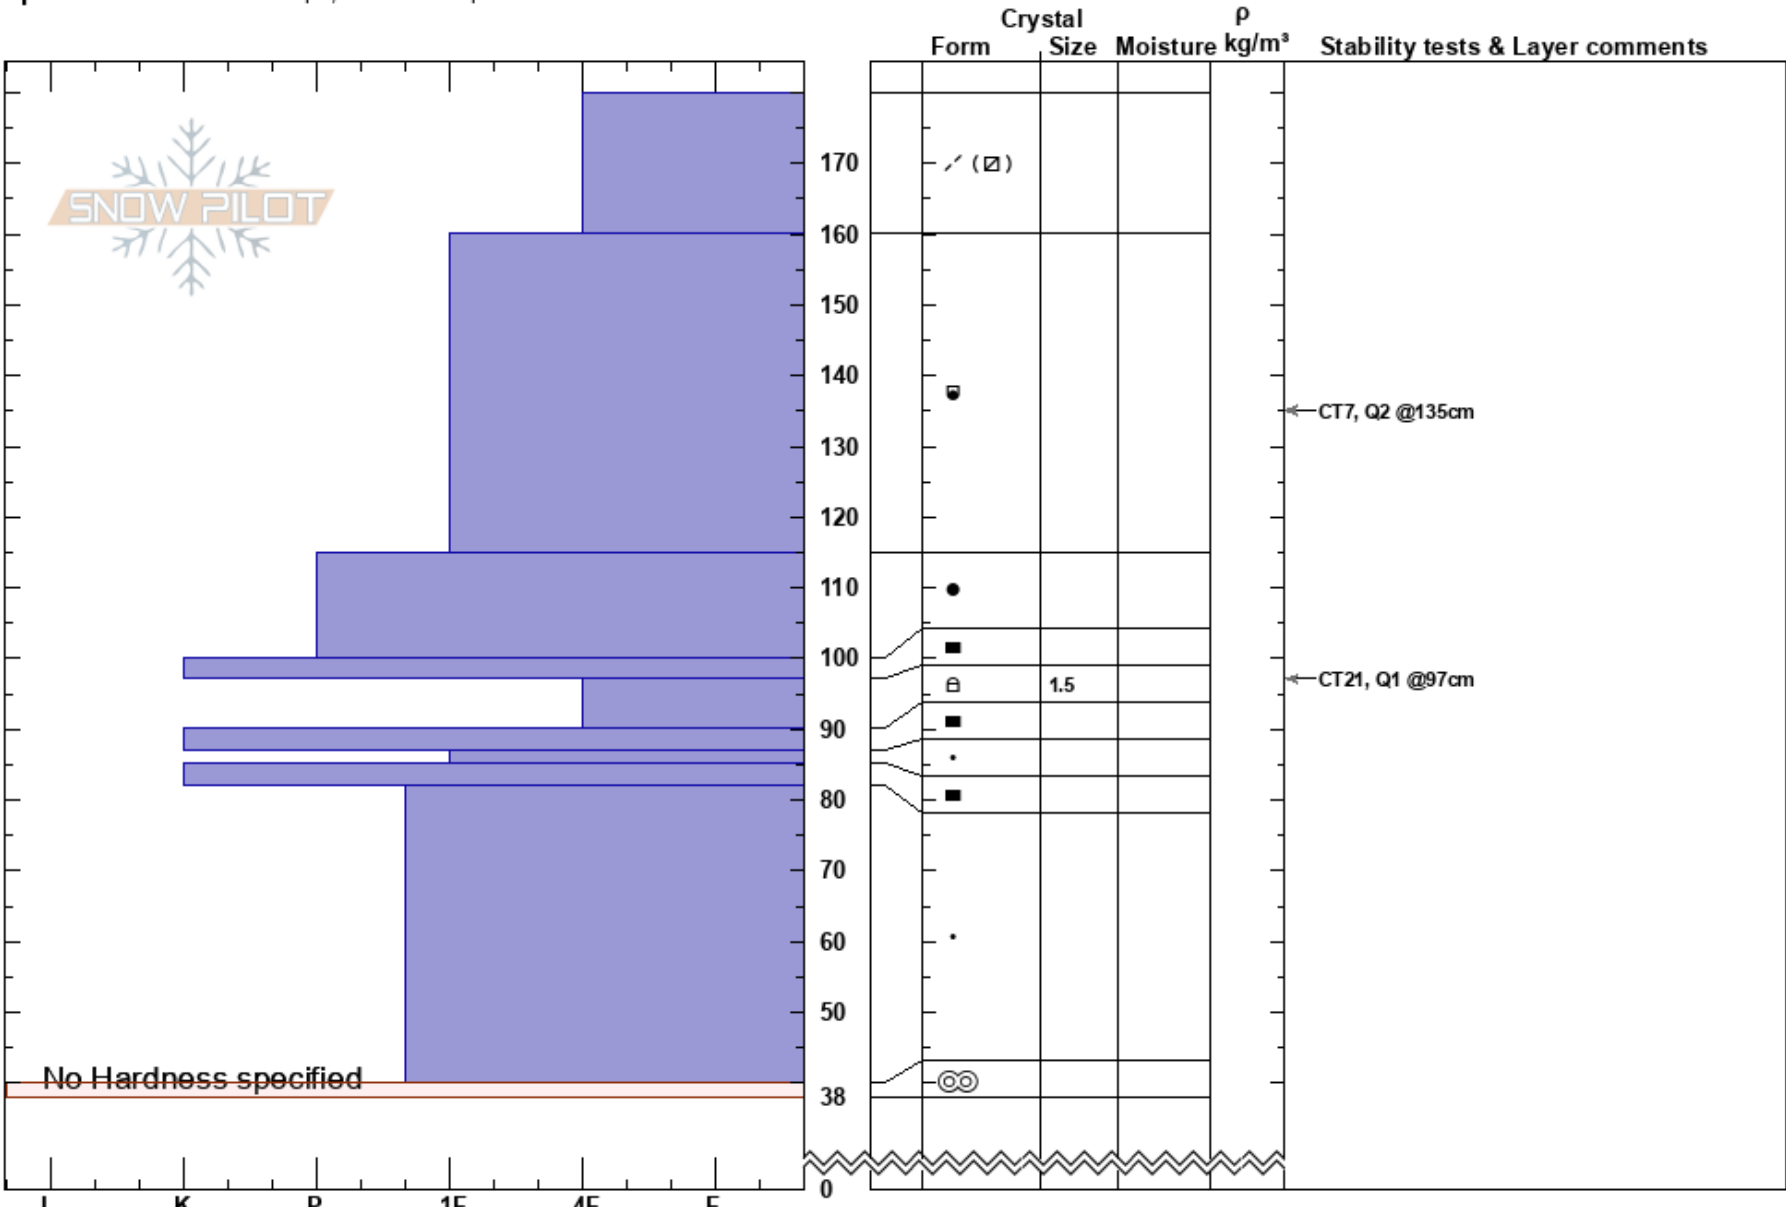

tele 2  
 Chilkat  
 AK  
 Elevation: 4540 ft  
 Aspect: NE  
 Specifics: Ski tracks on slope; We skied slope

joe eppler  
 02/26/2014 - 11:00am  
 Co-ord:  
 Slope Angle: 38°  
 Wind Loading:

Stability:  
 Air Temperature:  
 Sky Cover: CLR  
 Precipitation: NO  
 Wind: W Calm

PF: 30  
 PS: 15 97-90cm: Problematic layer

Notes: mod -low hazard