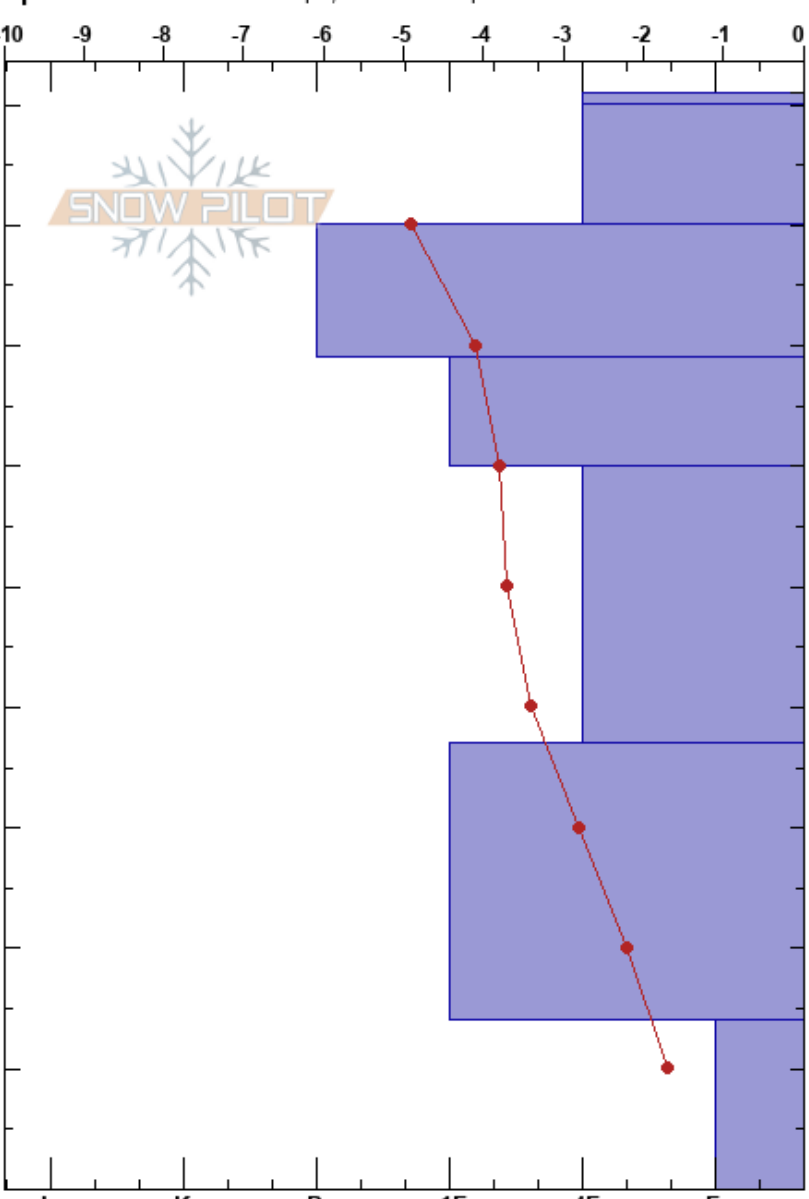

Testi 2/3 Lommel Ala

Taneli Kantanen

Stability: Good

HS:91

Layer Notes:

02/03/2023 - 18:16

Air Temperature: -3°C

PF: 5

Finland

Co-ord: 67.99311N, 24.16692W

Sky Cover: FEW

Elevation: 450 m

Slope Angle: 23°

Precipitation: NO

Aspect: NE

Wind Loading: no

Wind: W Moderate

Specifics: Ski tracks on slope; We skied slope

Form	Crystal		$\rho$ kg/m <sup>3</sup>	Stability tests & Layer comments
	Size	Moisture		
⊙				
•				
•				
• (□)				
□				
• (□)				
^				