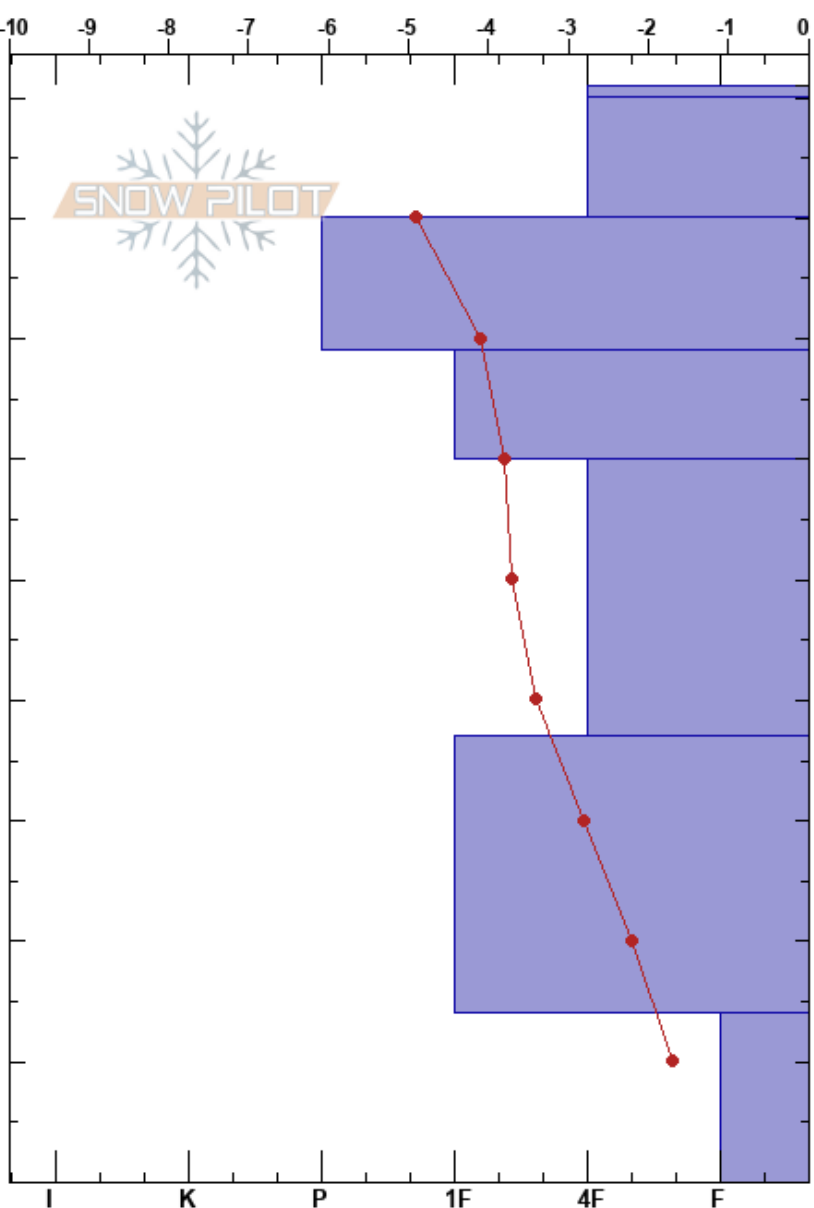

Testi 2/3 Lommel Ala

Taneli Kantanen

Stability: Good

HS:91

Layer Notes:

02/03/2023 - 18:16

Air Temperature: -3°C

PF: 5

Finland

Co-ord: 67.99311N, 24.16692W

Sky Cover: FEW

Elevation: 450 m

Slope Angle: 23°

Precipitation: NO

Aspect: NE

Wind Loading: no

Wind: W Moderate

Specifics: Ski tracks on slope; We skied slope

Form	Crystal		ρ kg/m ³	Stability tests & Layer comments
	Size	Moisture		
⊙				
•				
•				
• (□)				
□				
• (□)				
^				

2x CTN CT 2/2

Notes: