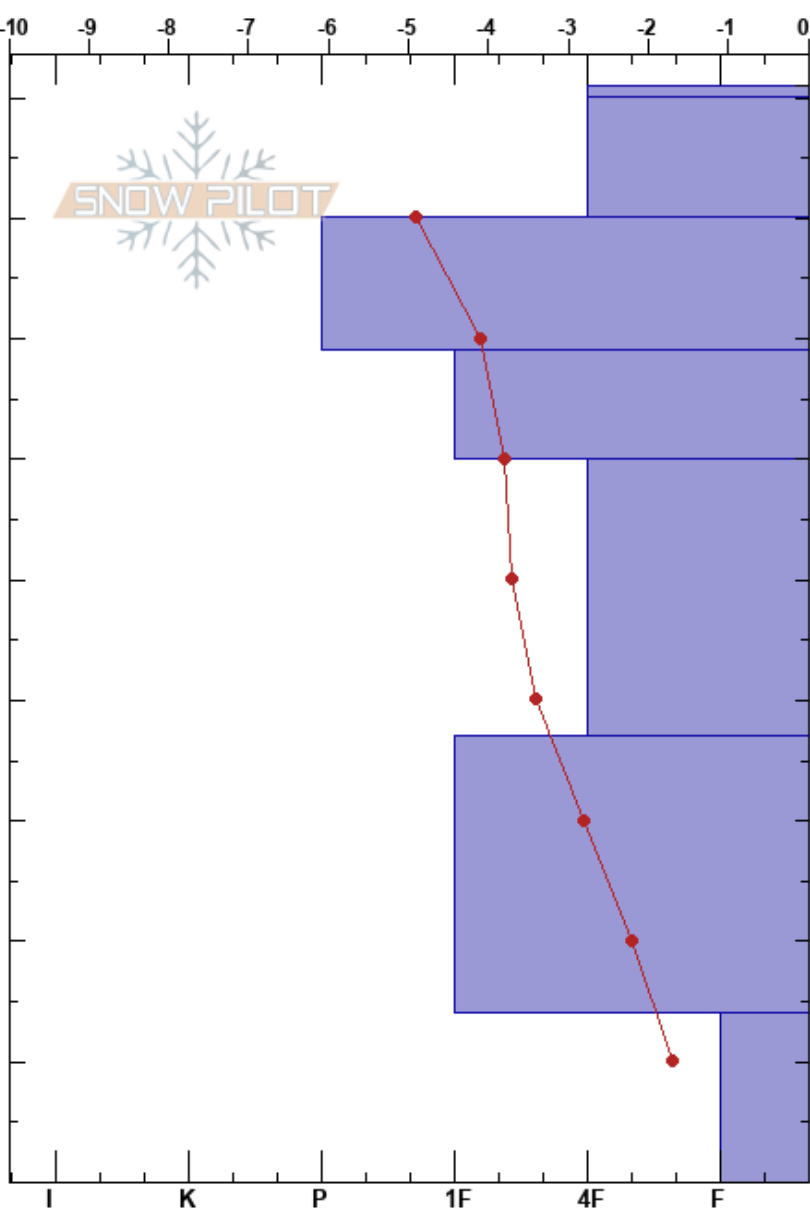

Testi 2/3 Lommel Ala

Taneli Kantanen

Stability: Good

HS:91

Layer Notes:

02/03/2023 - 18:16

Air Temperature: -3°C

PF: 5

Finland

Co-ord: 67.99311N, 24.16692W

Sky Cover: FEW

Elevation: 450 m

Slope Angle: 23°

Precipitation: NO

Aspect: NE

Wind Loading: no

Wind: W Moderate

Specifics: Ski tracks on slope; We skied slope

Form	Crystal		ρ kg/m ³	Stability tests & Layer comments
	Size	Moisture		
⊙				
•				
•				
• (□)				
□				
• (□)				
^				

2x CTN CT 2/2

Notes: