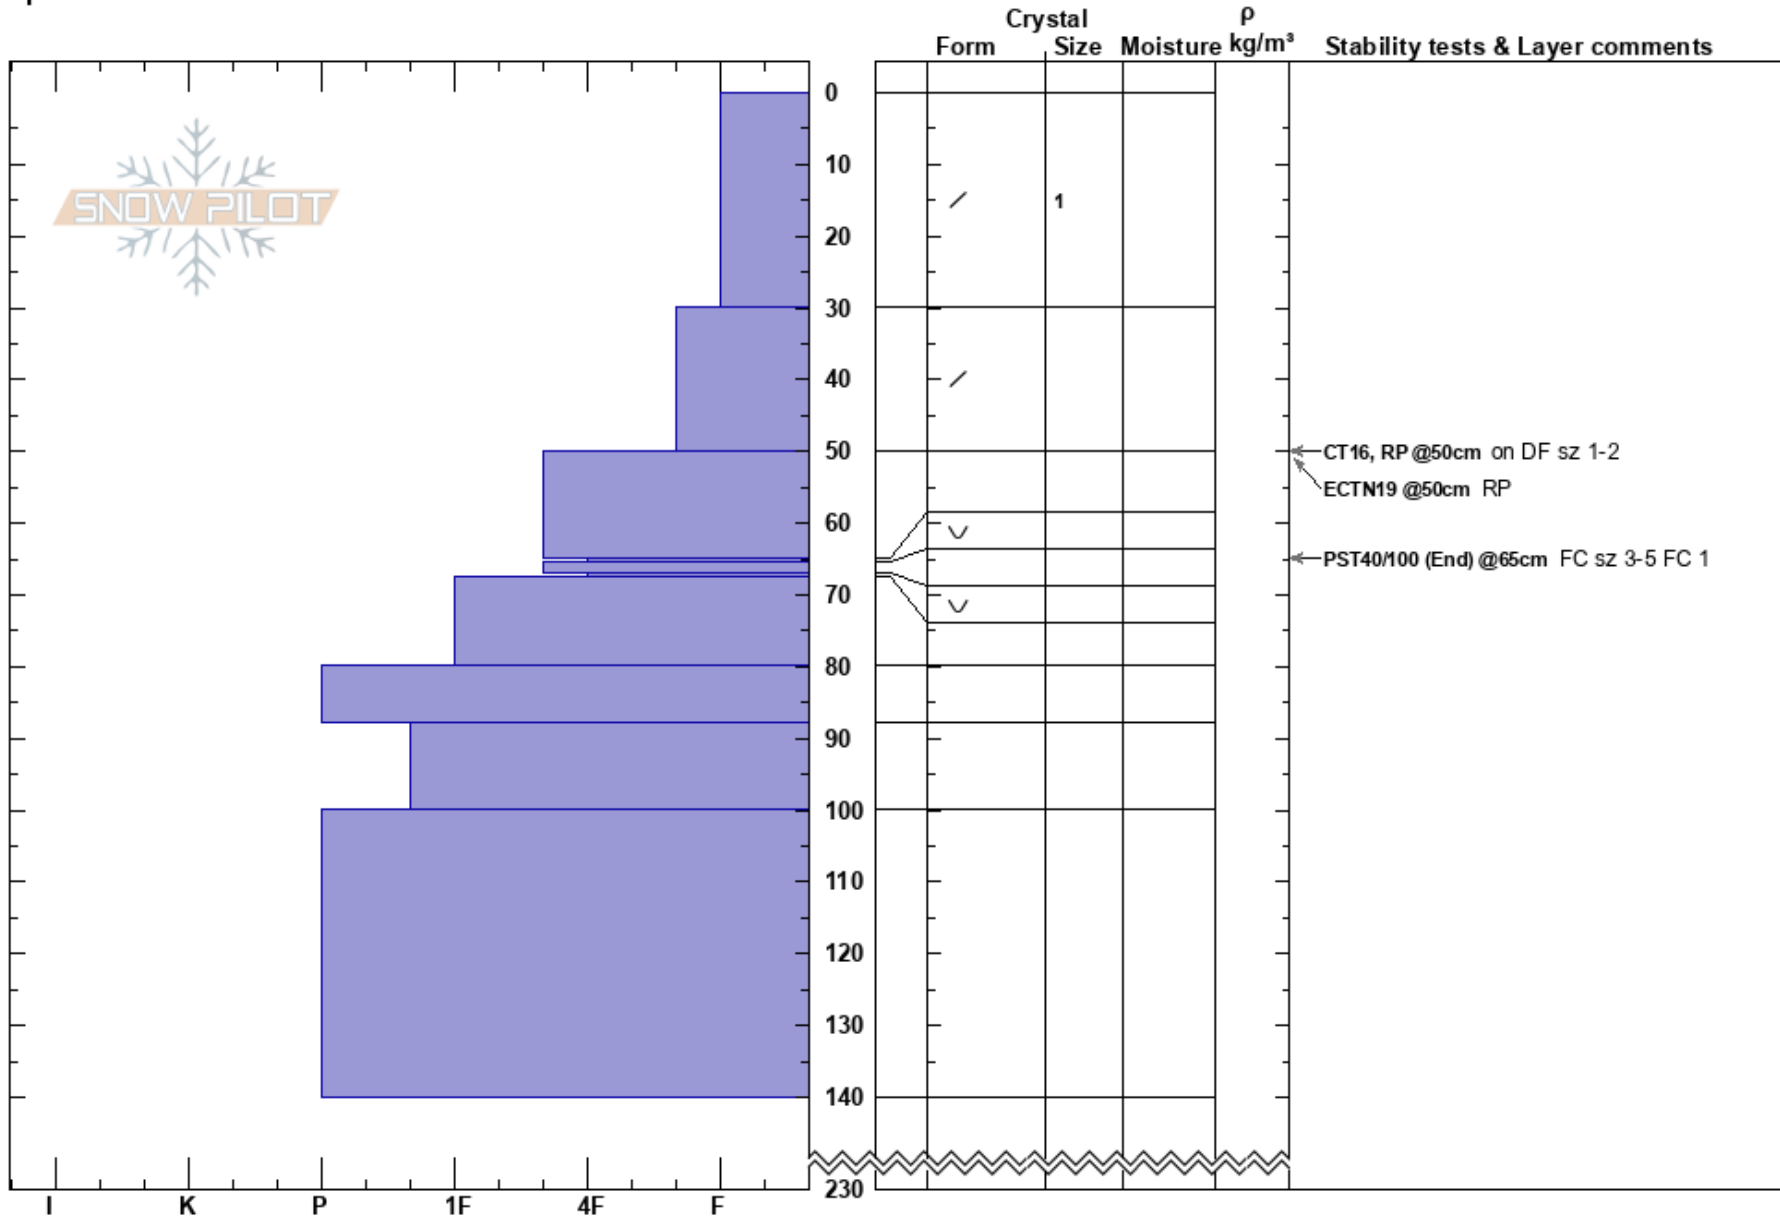

MP 5  
 Monashee  
 BC  
 Elevation: 2060 m  
 Aspect: E  
 Specifics:

Big Red Cats  
 02/03/2023 - 14:00  
 Co-ord: 49.24350N, -117.81160W  
 Slope Angle: 30°  
 Wind Loading: no

Stability:  
 Air Temperature: -8°C  
 Sky Cover: FEW  
 Precipitation: NO  
 Wind: W Light Breeze

HS:230  
 Layer Notes:  
 65-65.5cm: Problematic layer

Notes: