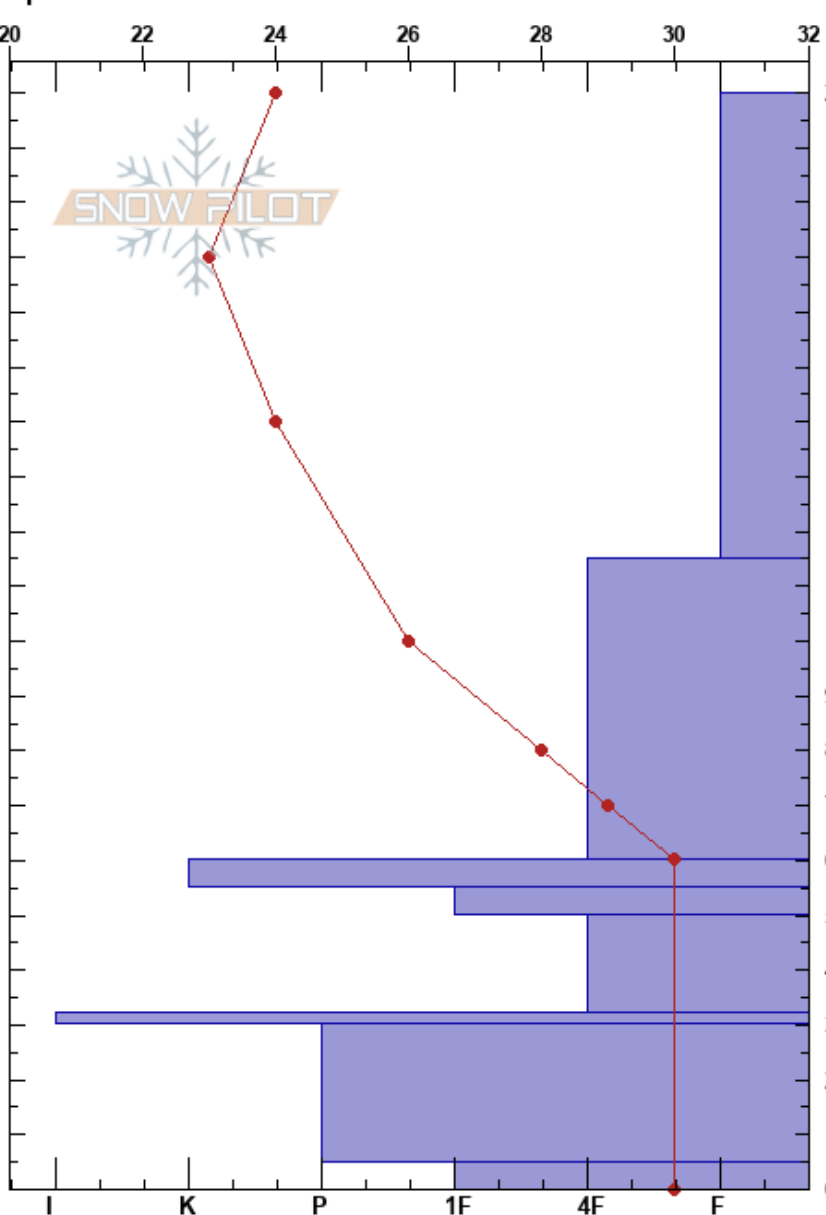

Sawmill below BRR
San Gabriel Mountains
CA

Ryan Burns
02/03/2023 - 12:04pm
Co-ord: 34.36502N, -117.68881W
Slope Angle: 35°
Wind Loading:

Stability:
Air Temperature: 30°F
Sky Cover: CLR
Precipitation: NO
Wind: N Calm

HS:200
PF: 95
PS: 20
200-115cm: 3rd grain type irregular
55-50cm: Problematic layer

Elevation: 7827 ft
Aspect: 13°
Specifics:

Form	Crystal Size	Moisture	ρ kg/m ³	Stability tests & Layer comments
V (*)	1-2 (1)			200-115cm: 3rd grain type irregular ← ECTN25 @140cm ← CTV, Q1 @130cm ← RB6, Q3 @120cm
⌘ (∧)	1-3 (3)			
■ (⊙)	(1)			
■ (□)	1-3 (1)			← PST40/100 (End) @55cm
⊙	1-3			
■				
● (■)	1-2			
□ (■)	1-2			

Notes: Pit was dug with Mt. High Ski Patrol.