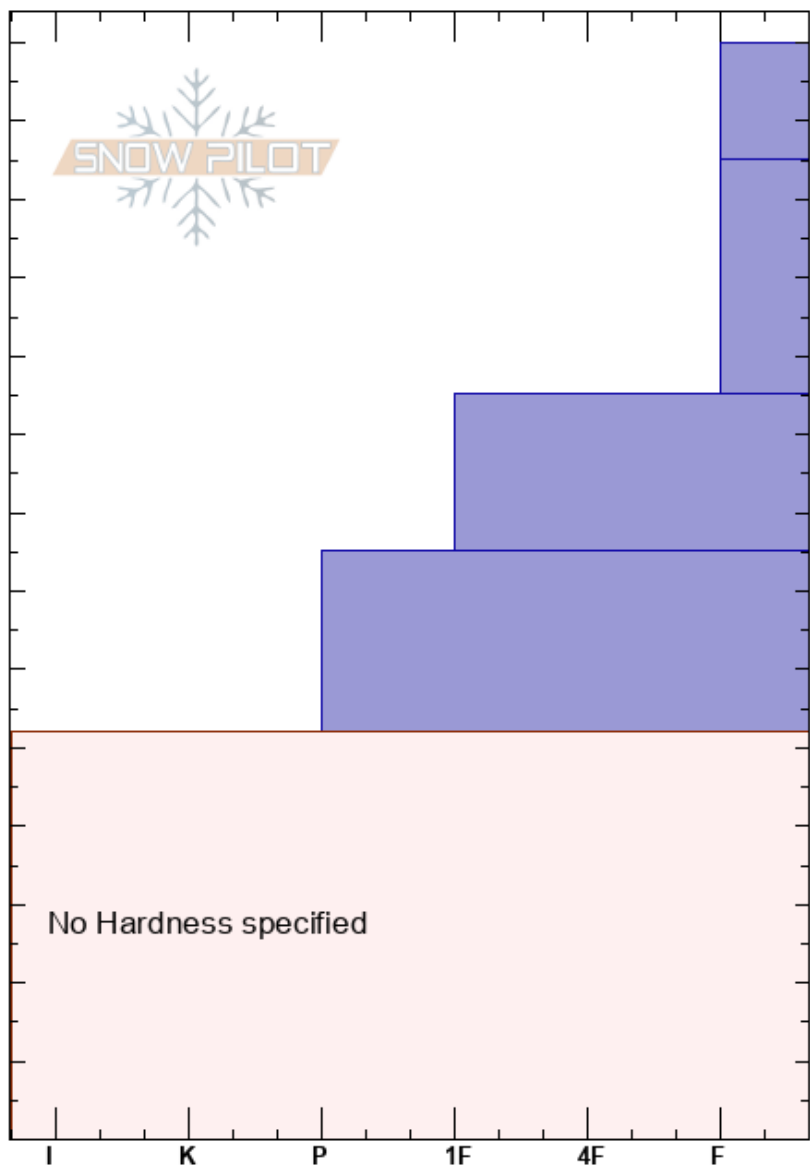

Renegade
 Monashee
 BC
Elevation: 2150 m
Aspect: NW
Specifics: Pit dug in a Ski Area

scott newsome
 02/03/2023 - 09:30
Co-ord:
Slope Angle: 35°
Wind Loading:

Stability:
Air Temperature: -7°C
Sky Cover: OVC
Precipitation: S1
Wind: SW Light Breeze

Layer Notes:

| Crystal Form | Crystal Size | Moisture | ρ kg/m ³ | Stability tests & Layer comments |
|--------------|--------------|----------|--------------------------|----------------------------------|
| + | | | | |
| + | | | | |
| / | | | | |
| | | | | ← CT18, RP @100cm |
| . | | | | ← CT20, SP @90cm Feb 25 SH/FC |
| . | | | | |
| | | | | |