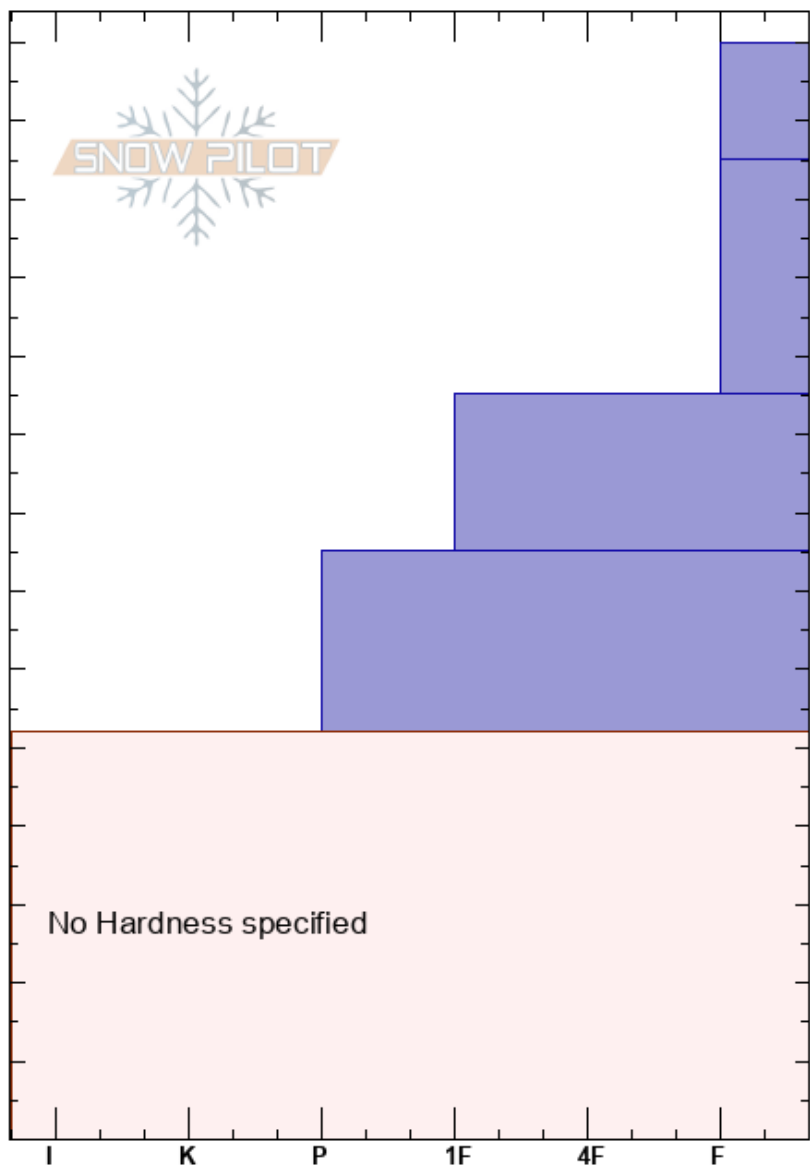

Renegade
 Monashee
 BC
Elevation: 2150 m
Aspect: NW
Specifics: Pit dug in a Ski Area

scott newsome
 02/03/2023 - 09:30
Co-ord:
Slope Angle: 35°
Wind Loading:

Stability:
Air Temperature: -7°C
Sky Cover: OVC
Precipitation: S1
Wind: SW Light Breeze

Layer Notes:

Height (cm)	Crystal		Moisture	ρ kg/m ³	Stability tests & Layer comments
	Form	Size			
140	+				
130	+				
110	/				
100					← CT18, RP @100cm
90					← CT20, SP @90cm Feb 25 SH/FC
85					
65					
55					