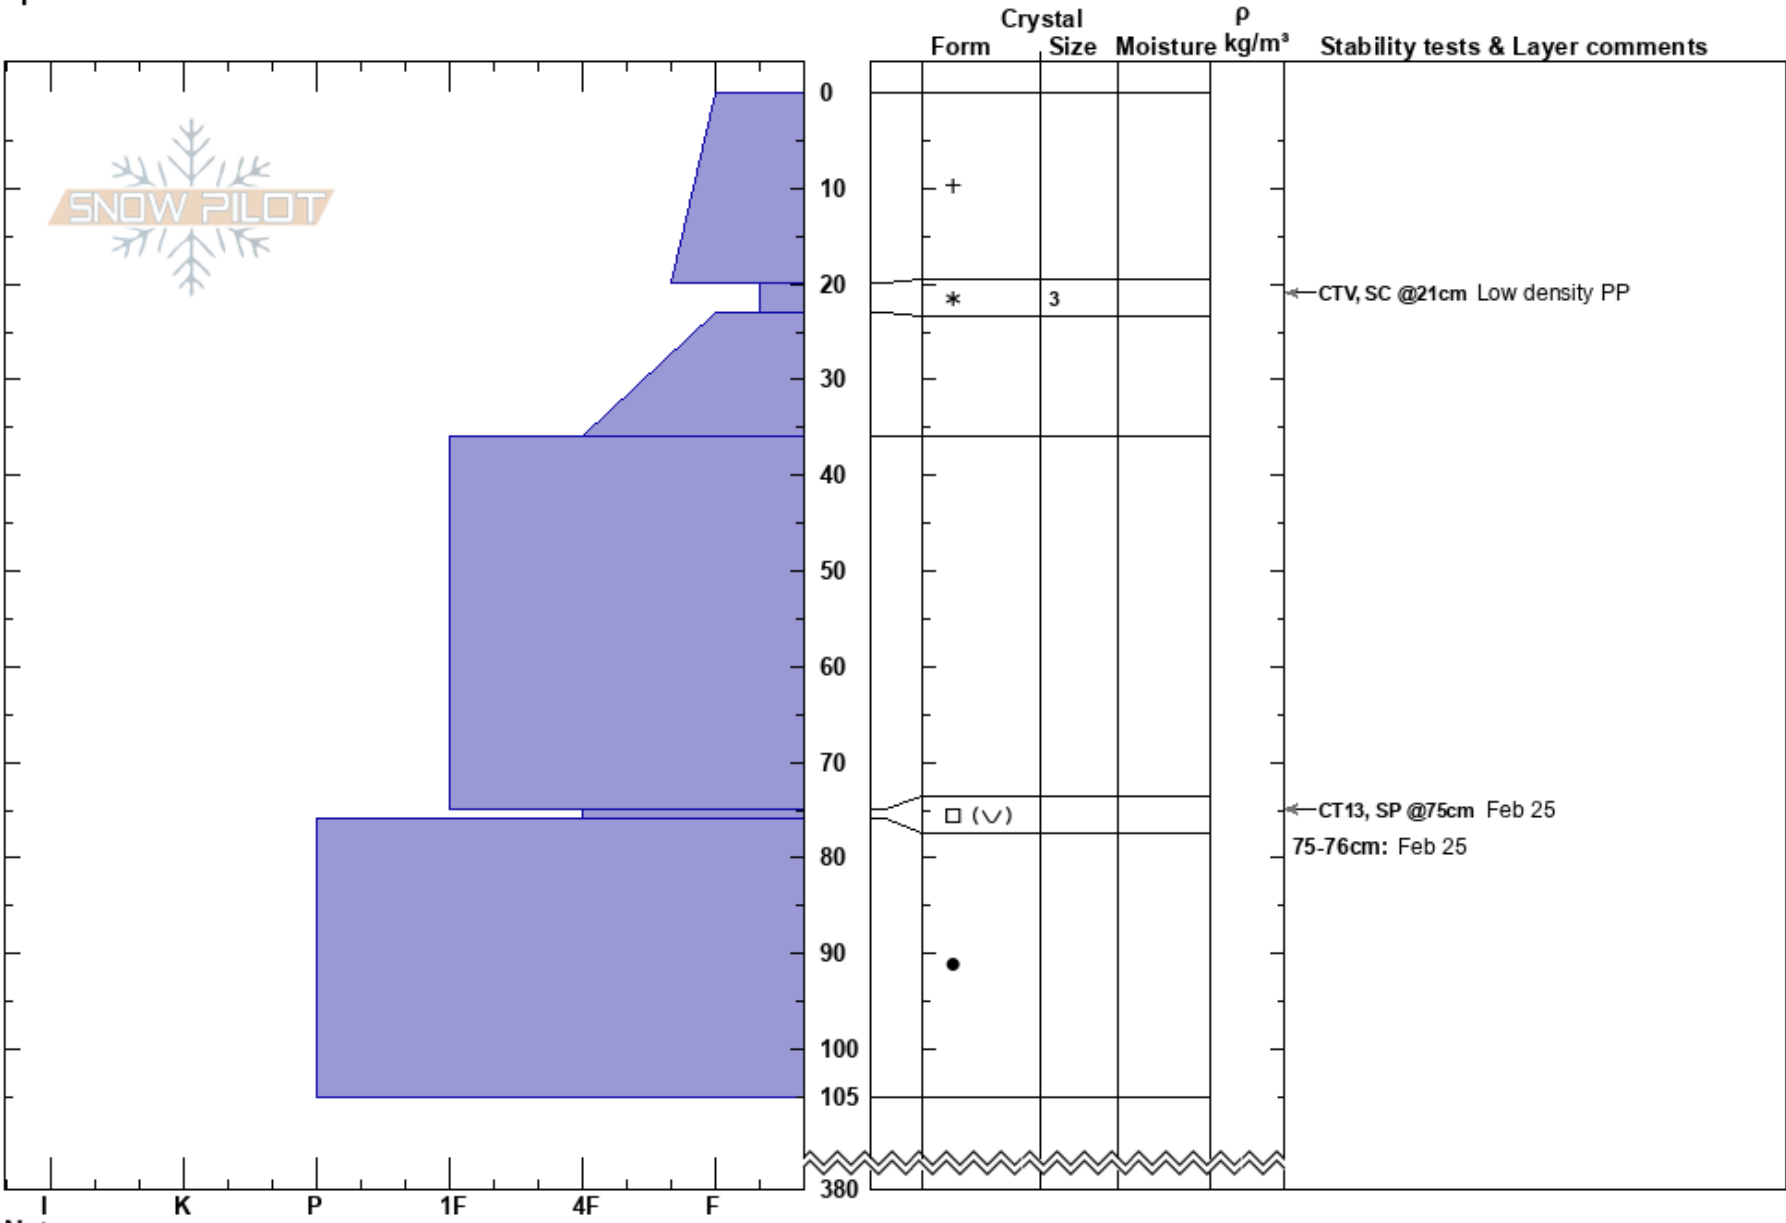

Diamond Bracelet
 Monashee
 BC
 Elevation: 1860 m
 Aspect: W
 Specifics:

Trevor Gavura
 02/03/2023 - 10:30
 Co-ord:
 Slope Angle: 28°
 Wind Loading:

Stability: **HS:380**
 Air Temperature: -7°C
 Sky Cover: OVC
 Precipitation: S2
 Wind: S Moderate
PF: 95 **HS:380**
PS: 50 75-76cm: Feb 25
 75-76cm: Problematic layer