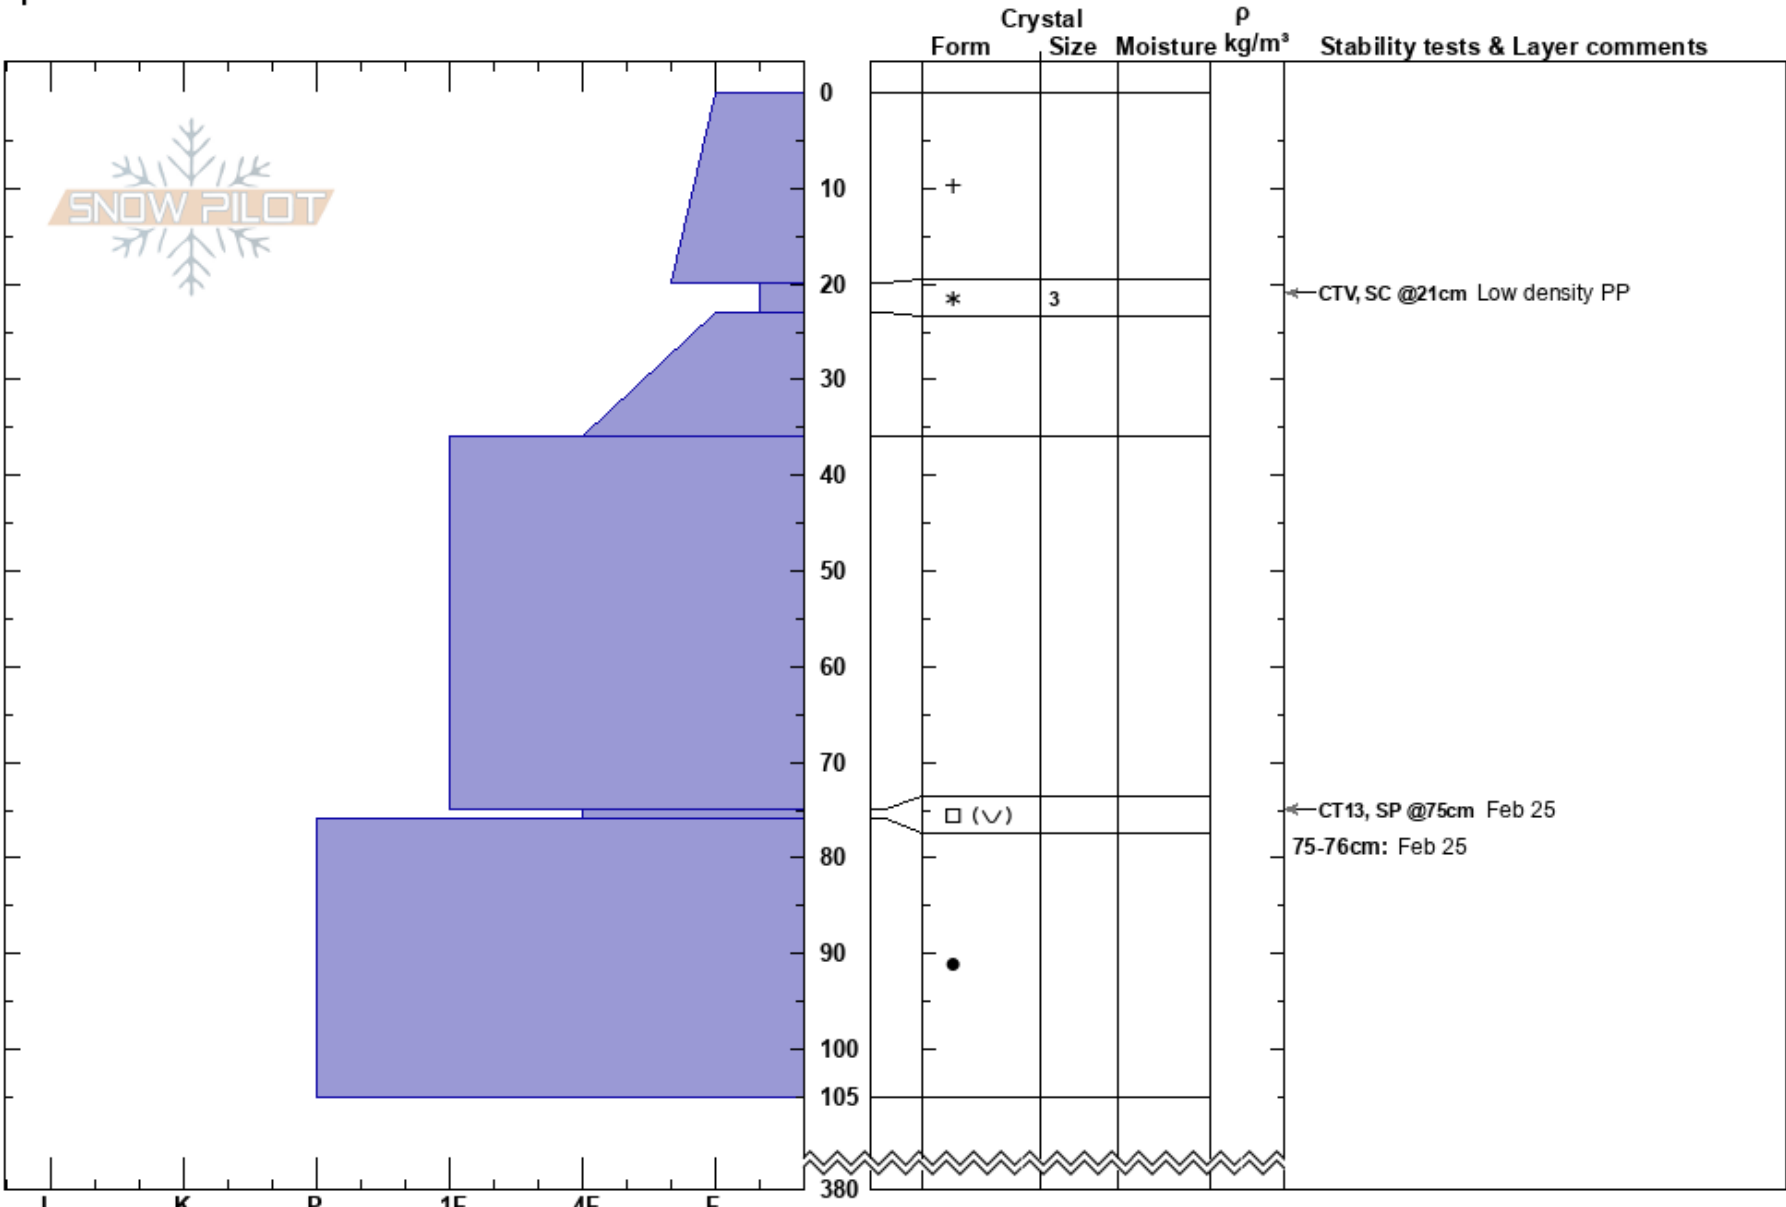

Diamond Bracelet
 Monashee
 BC
 Elevation: 1860 m
 Aspect: W
 Specifics:

Trevor Gavura
 02/03/2023 - 10:30
 Co-ord:
 Slope Angle: 28°
 Wind Loading:

Stability: **HS:380**
 Air Temperature: -7°C
 Sky Cover: OVC
 Precipitation: S2
 Wind: S Moderate
PF: 95 **HS:380**
PS: 50 75-76cm: Feb 25
 75-76cm: Problematic layer