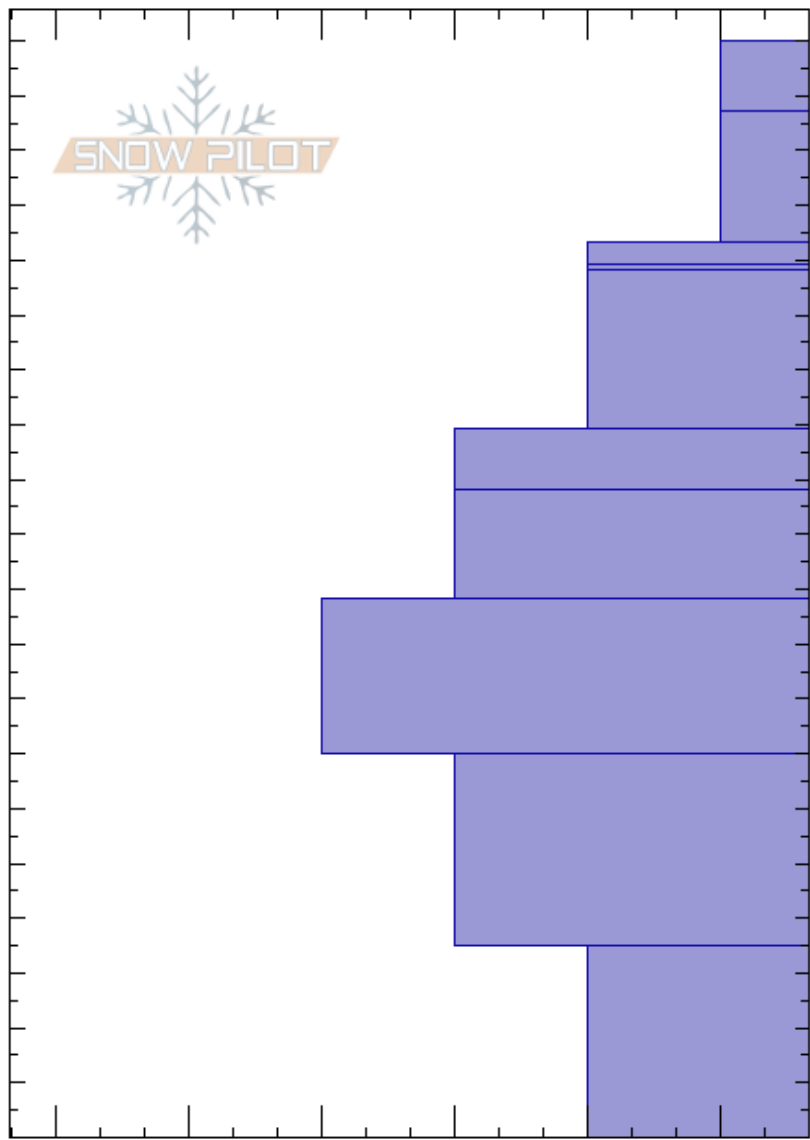

Northern Manitoba Low
Rockies
BC
Elevation: 2100 m
Aspect: 270°
Specifics:

Jon Simms
02/03/2023 - 13:00
Co-ord:
Slope Angle: 25°
Wind Loading:

Stability:
Air Temperature: -8°C
Sky Cover: OVC
Precipitation: S-1
Wind: SW Light Breeze

Layer Notes:
159-158cm: Problematic layer

Height (cm)	Crystal		Moisture	ρ kg/m³	Stability tests & Layer comments
	Form	Size			
190-200	+				
170-190	/r				← CT2, PC @187cm
160-170	/r				
150-160	V (□)	0.5-2 (0.5)			← CT14, RP @158cm Feb 15
140-150	⊖	0.5-1.5			
130-140					
120-130					
110-120					
100-110					
90-100					
80-90					
70-80					← DTN @70cm
60-70					← DTV, BRK @70cm Inconclusive
50-60	□	1.5-3			
40-50					
30-40					
20-30	□	2-4			
10-20					
0-10					

Notes: