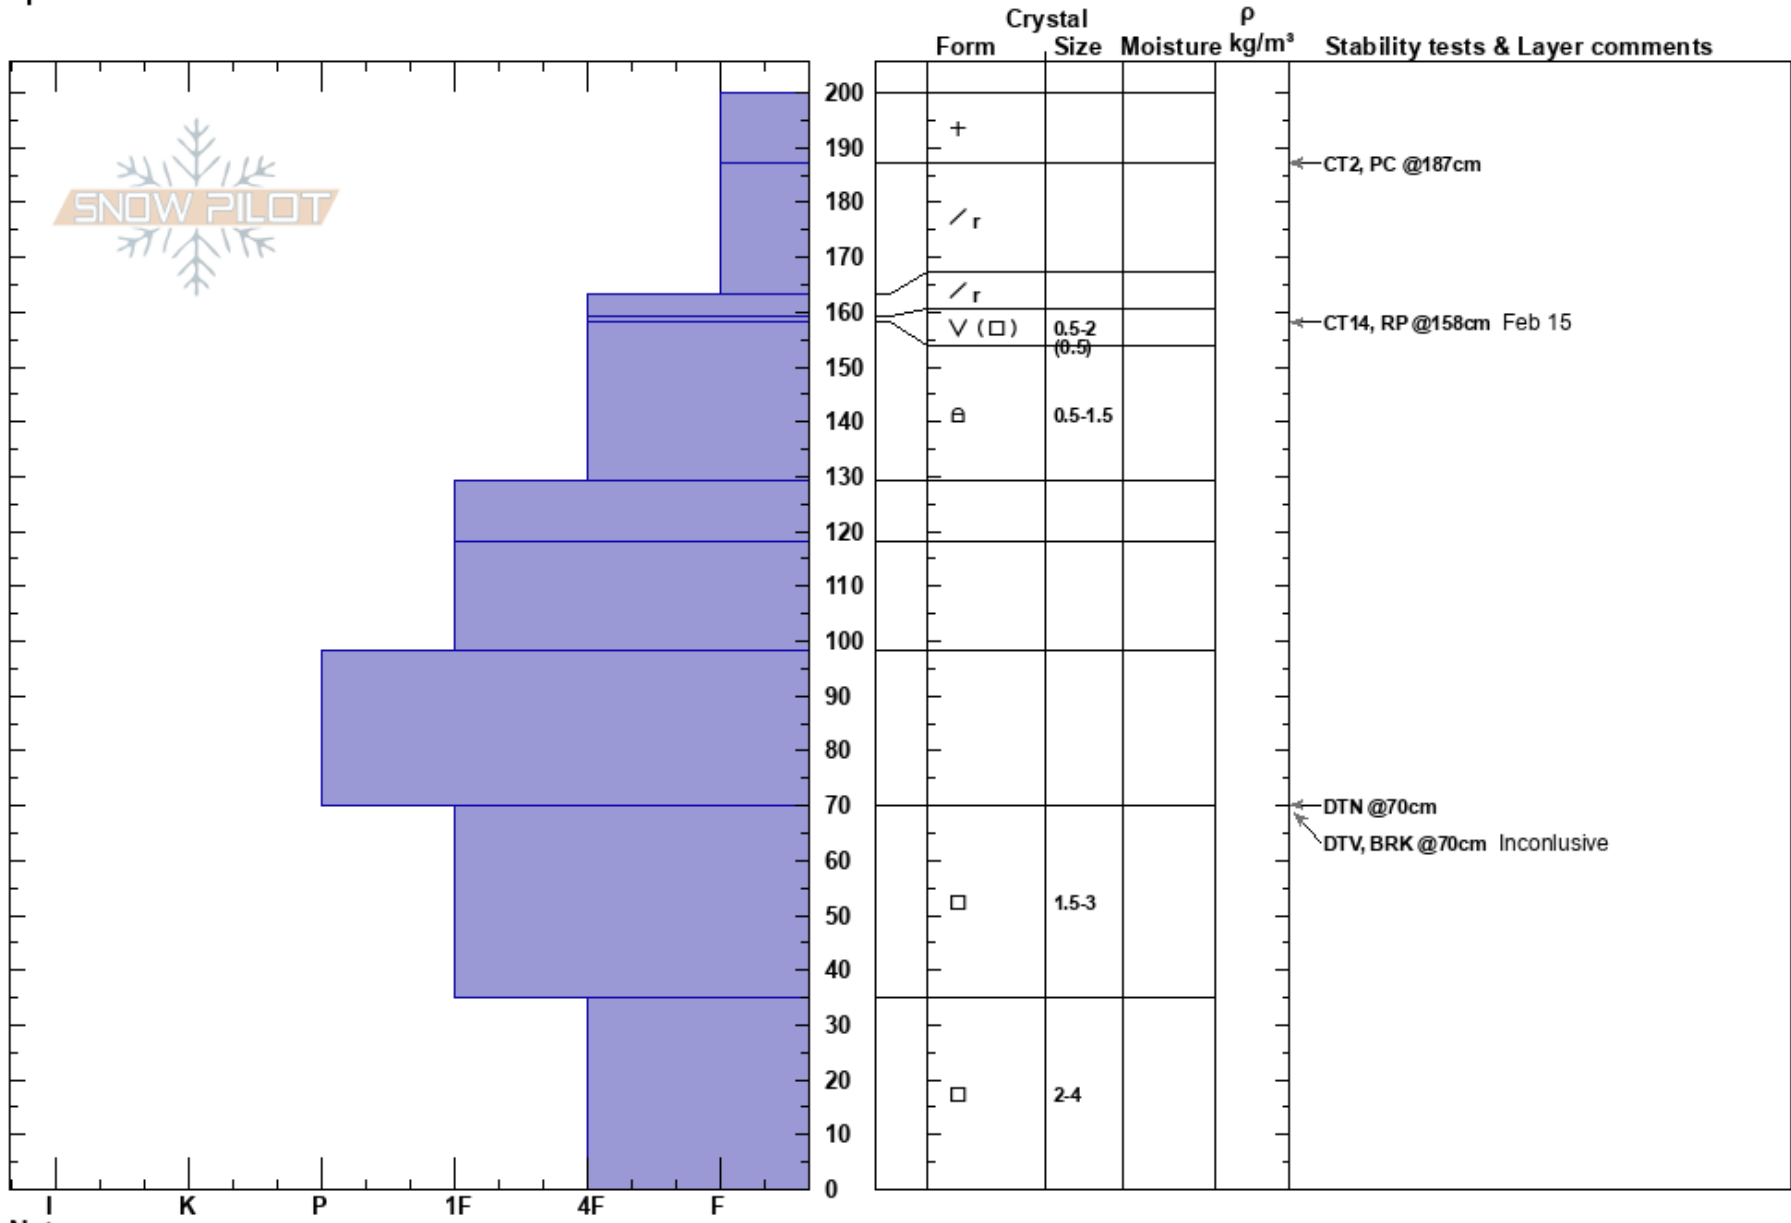

Northern Manitoba Low  
 Rockies  
 BC  
 Elevation: 2100 m  
 Aspect: 270°  
 Specifics:

Jon Simms  
 02/03/2023 - 13:00  
 Co-ord:  
 Slope Angle: 25°  
 Wind Loading:

Stability:  
 Air Temperature: -8°C  
 Sky Cover: OVC  
 Precipitation: S-1  
 Wind: SW Light Breeze

Layer Notes:  
 159-158cm: Problematic layer

Notes: