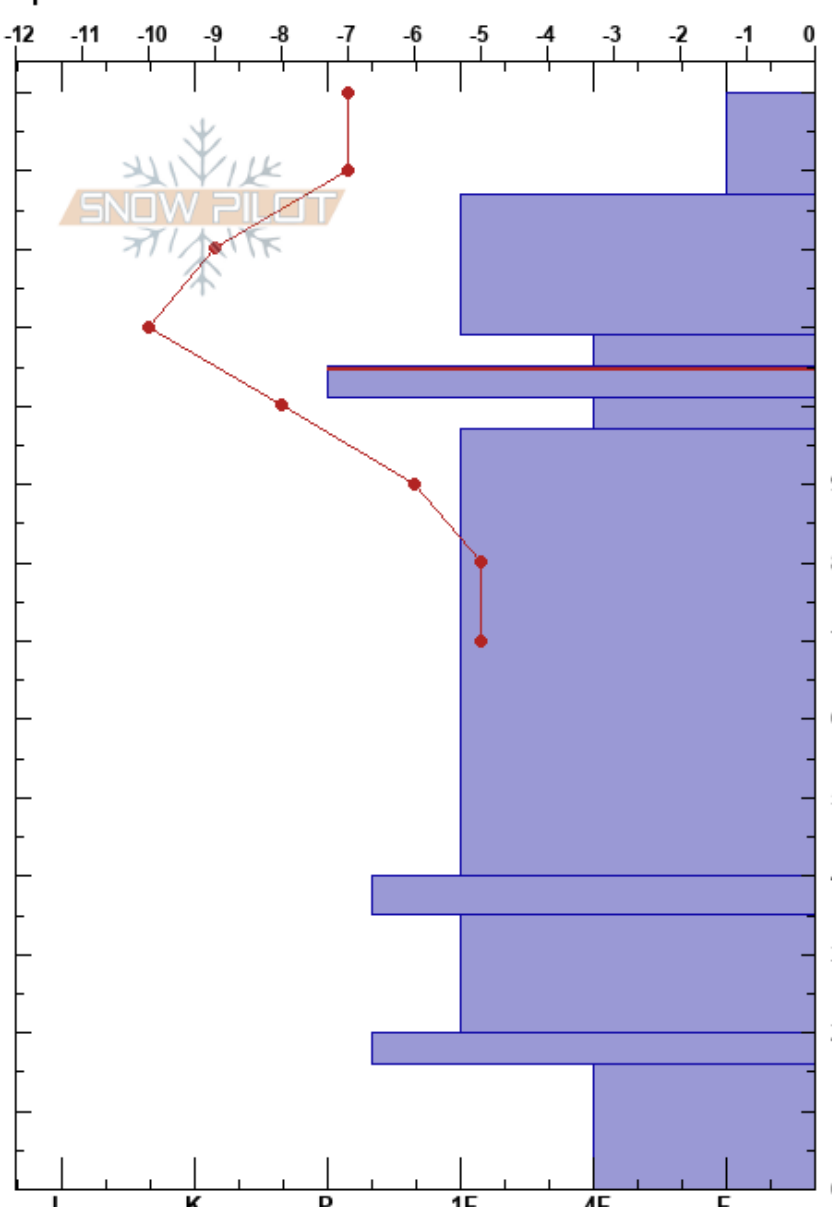

Elk Hide Skin Track  
 Bluebird Backcountry  
 CO  
 Elevation: 8690 ft  
 Aspect: NW  
 Specifics:

Charlotte MacDonald  
 03/02/2023 - 10:00am  
 Co-ord:  
 Slope Angle: 20°  
 Wind Loading: no

Stability:  
 Air Temperature: -5°C  
 Sky Cover: SCT  
 Precipitation: NO  
 Wind: SW Light Breeze

HS: 140  
 PF: 35 105-101cm: Problematic layer  
 PS: 9

Layer Notes:

Form	Crystal		Moisture	$\rho$ kg/m <sup>3</sup>	Stability tests & Layer comments
	Size				
* (●)	1-3	(0.3)	D		
●	0.3-1		D		
□	1-2		D		
⊙⊙	0.5-1.5		D		← CT17, SC @105cm
□	1-2		D		← ECTP19 @105cm
					← PST100/100 (X) @105cm p. solar affect
□	1-2		D		
⊙⊙ (□)	1-3	(2)	D		
□	2-3.5		D		
□	2-4		D		
□	2-5				