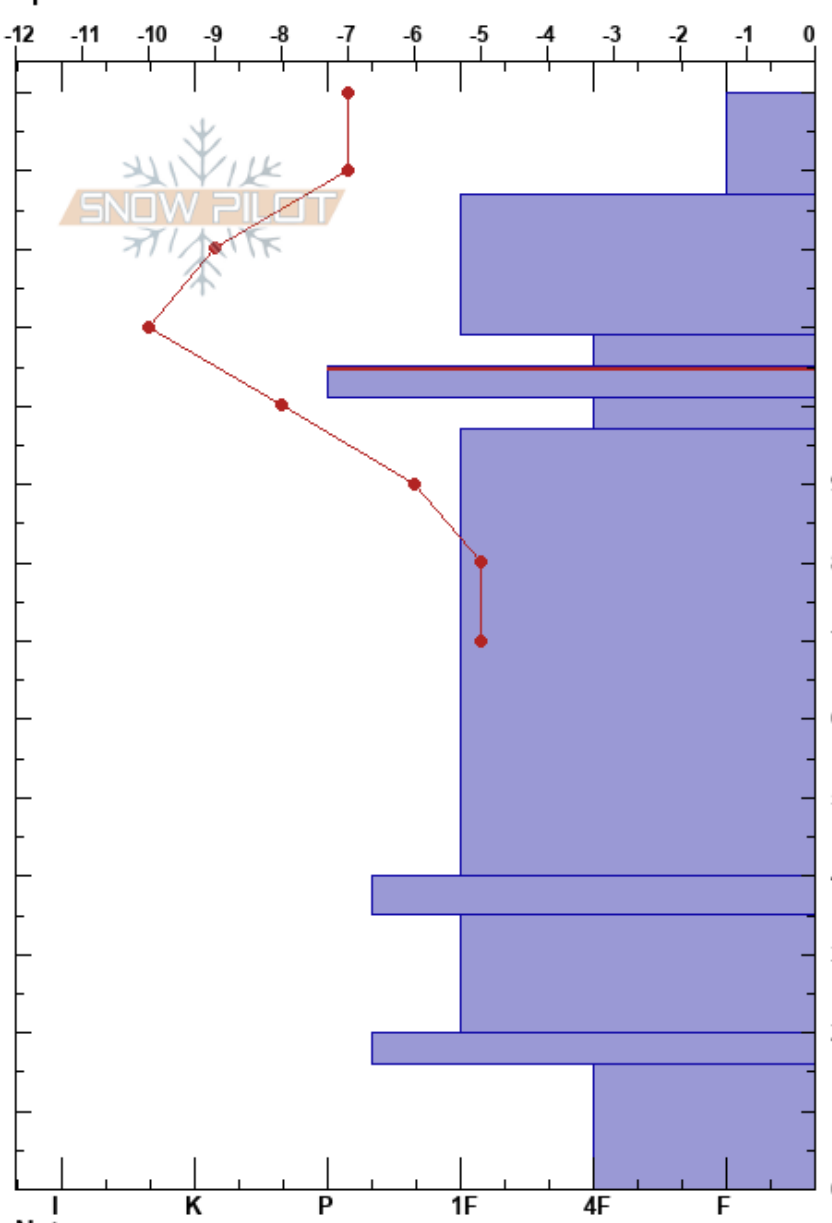

Elk Hide Skin Track
 Bluebird Backcountry
 CO
 Elevation: 8690 ft
 Aspect: NW
 Specifics:

Charlotte MacDonald
 03/02/2023 - 10:00am
 Co-ord:
 Slope Angle: 20°
 Wind Loading: no

Stability:
 Air Temperature: -5°C
 Sky Cover: SCT
 Precipitation: NO
 Wind: SW Light Breeze

HS: 140
 PF: 35 105-101cm: Problematic layer
 PS: 9

Layer Notes:

Form	Crystal Size	Moisture	ρ kg/m ³	Stability tests & Layer comments
* (●)	1-3 (0.3)	D		
●	0.3-1	D		
□	1-2	D		
⊙⊙	0.5-1.5	D		
□	1-2	D		
□	1-2	D		
⊙⊙ (□)	1-3 (2)	D		
□	2-3.5	D		
□	2-4	D		
□	2-5			

CT17, SC @105cm
 ECTP19 @105cm
 PST100/100 (X) @105cm p. solar affect

Notes:

I K P 1F 4F F