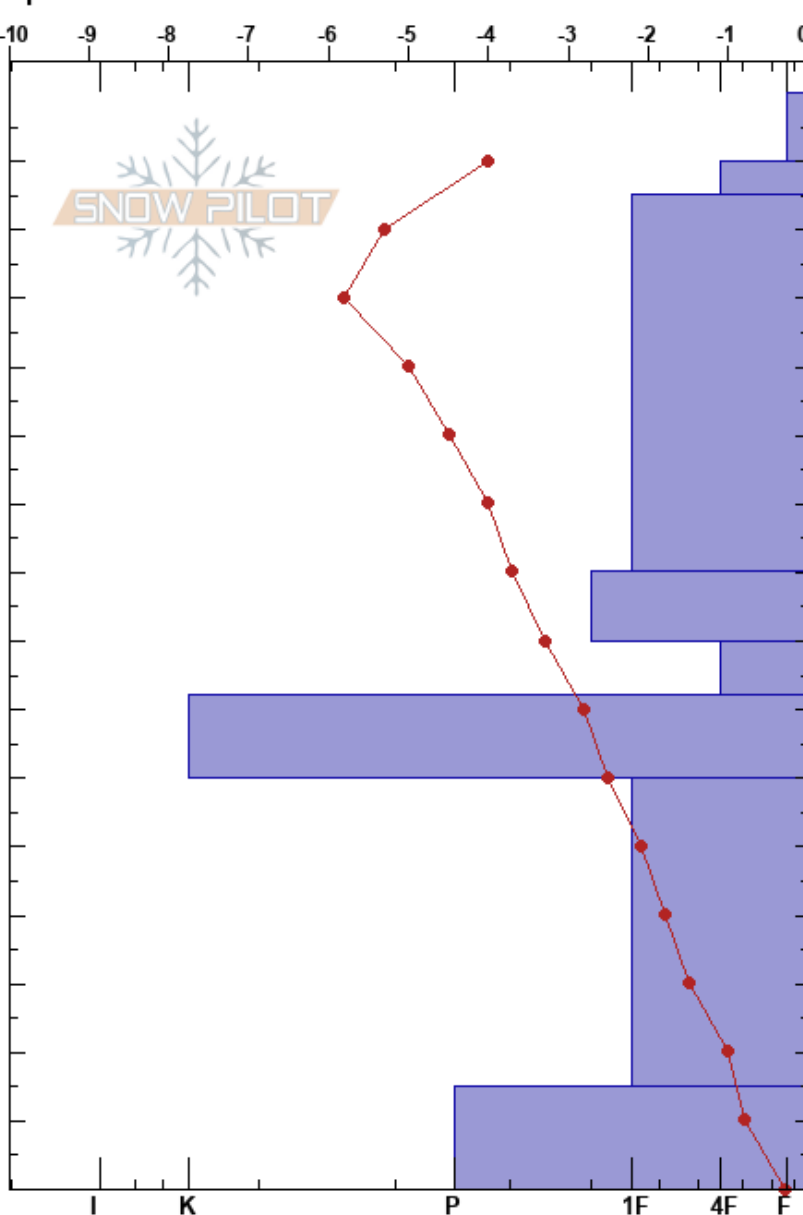

Syncline BTL
 South Rockies
 AB
Elevation: 1600 m
Aspect: 135°
Specifics:

Katie MacLeod
 01/03/2023 - 11:25
Co-ord: 11U 687183W 5470096N
Slope Angle: 30°
Wind Loading:

Stability:
Air Temperature: -3.8°C
Sky Cover: FEW
Precipitation: NO
Wind: Light Breeze

HS: 160
Layer Notes:
 80-88cm: FC above crust
 80-88cm: Problematic layer
 88-100cm: Dec/Jan MFcr complex
 145-160cm: some decomposing MFcr

Form	Crystal		Moisture	ρ kg/m ³	Stability tests & Layer comments
	Size	Moisture			
/	2				
/	1-2				
/	0.5-1				
• (/)	0.5-1 (0.5)				
⊖	1				
□	2-4				
⊙⊙					80-88cm: FC above crust ← CT17 @88cm CTM17 SC
⊖	2-3				88-100cm: Dec/Jan MFcr complex
⊖ ⊙⊙	2-3 (3)				145-160cm: some decomposing MFcr