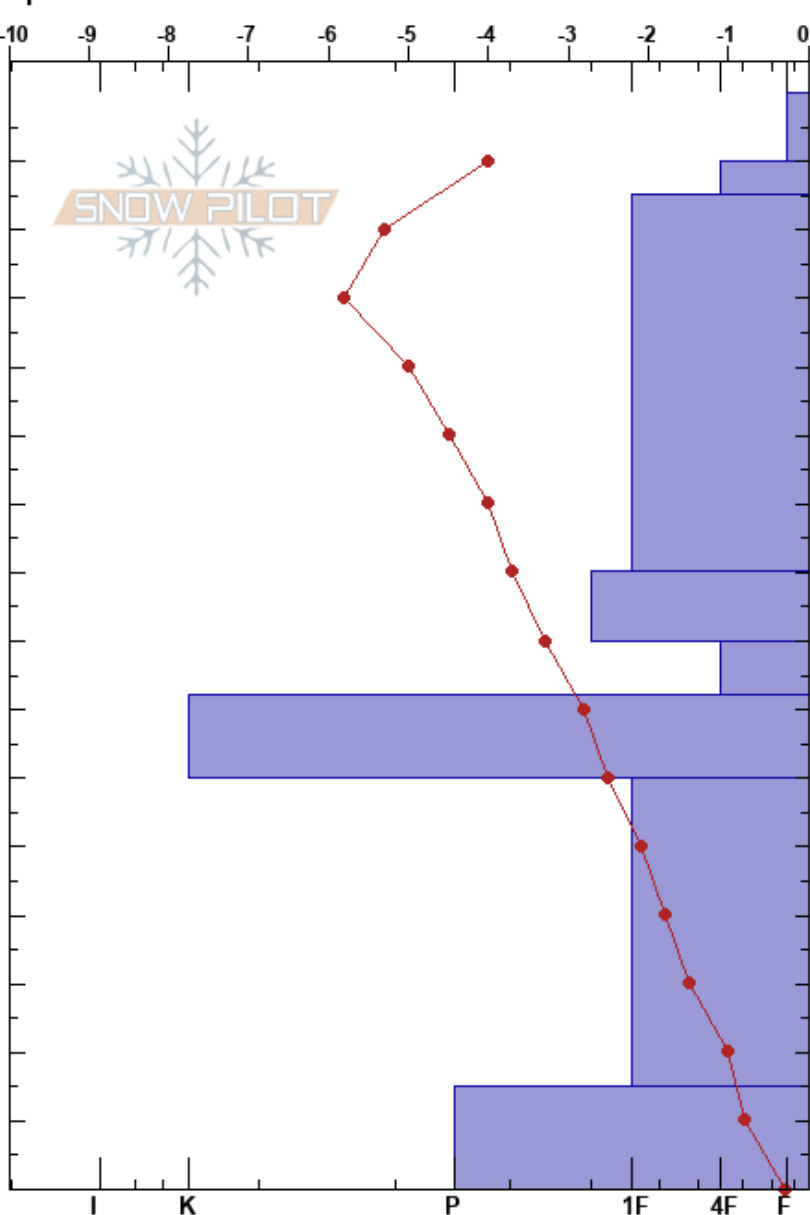

Syncline BTL
 South Rockies
 AB
Elevation: 1600 m
Aspect: 135°
Specifics:

Katie MacLeod
 01/03/2023 - 11:25
Co-ord: 11U 687183W 5470096N
Slope Angle: 30°
Wind Loading:

Stability:
Air Temperature: -3.8°C
Sky Cover: FEW
Precipitation: NO
Wind: Light Breeze

HS: 160
Layer Notes:
 80-88cm: FC above crust
 80-88cm: Problematic layer
 88-100cm: Dec/Jan MFcr complex
 145-160cm: some decomposing MFcr

Form	Crystal		Moisture	ρ kg/m³	Stability tests & Layer comments
	Size	Moisture			
/	2				
/	1-2				
/	0.5-1				
• (/)	0.5-1 (0.5)				
⊖	1				
□	2-4				
⊙⊙					80-88cm: FC above crust ← CT17 @88cm CTM17 SC
⊖	2-3				88-100cm: Dec/Jan MFcr complex
⊖ ⊙⊙	2-3 (3)				145-160cm: some decomposing MFcr