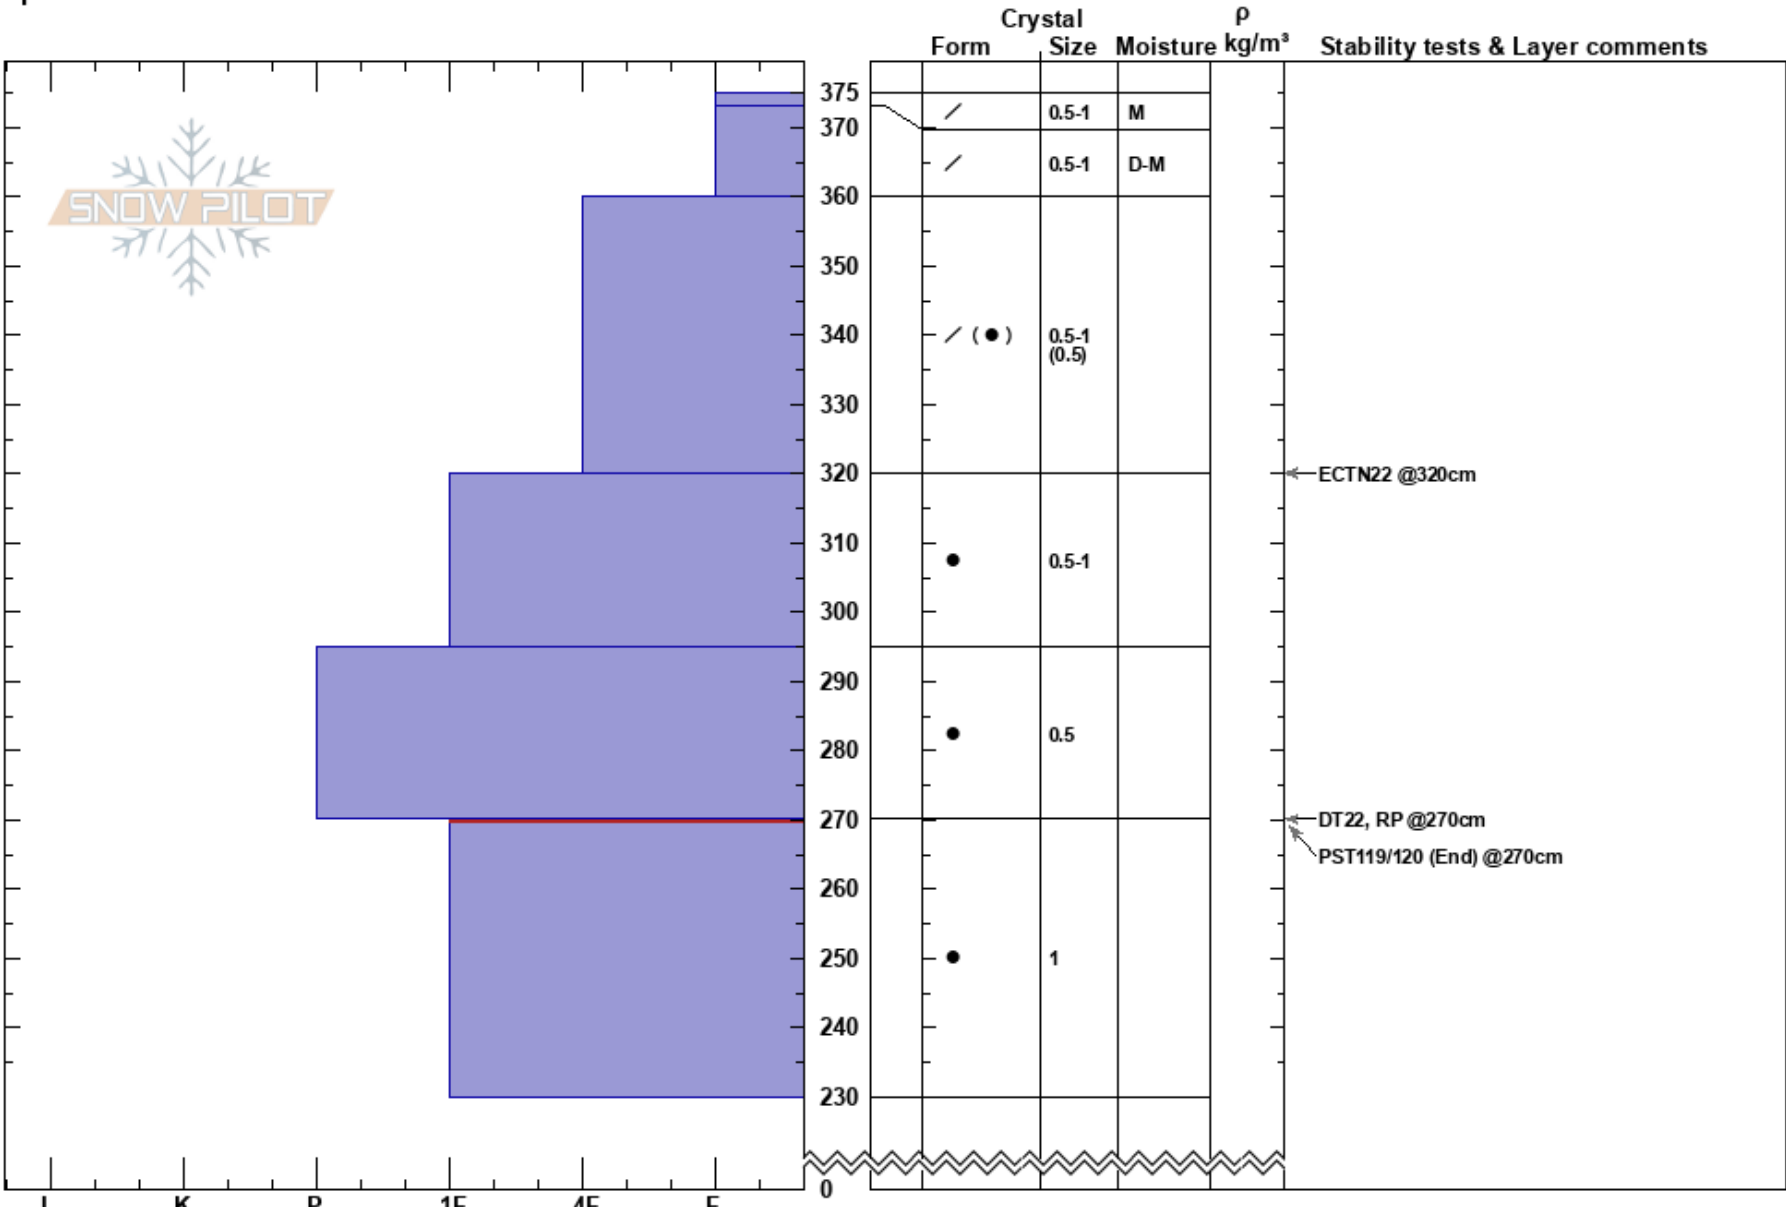

Incline lake Peak  
 Carson Range  
 NV  
 Elevation: 8840 ft  
 Aspect: 72°  
 Specifics:

Andy Anderson  
 03/02/2023 - 11:15am  
 Co-ord: 39.29894N, -119.93679W  
 Slope Angle: 22°  
 Wind Loading: no

Stability: Good  
 Air Temperature:  
 Sky Cover: FEW  
 Precipitation:  
 Wind: Calm

HS:375  
 PF: 70 270-230cm: Problematic layer  
 PS: 30

Notes: Some NE wind affect on the snow surface.