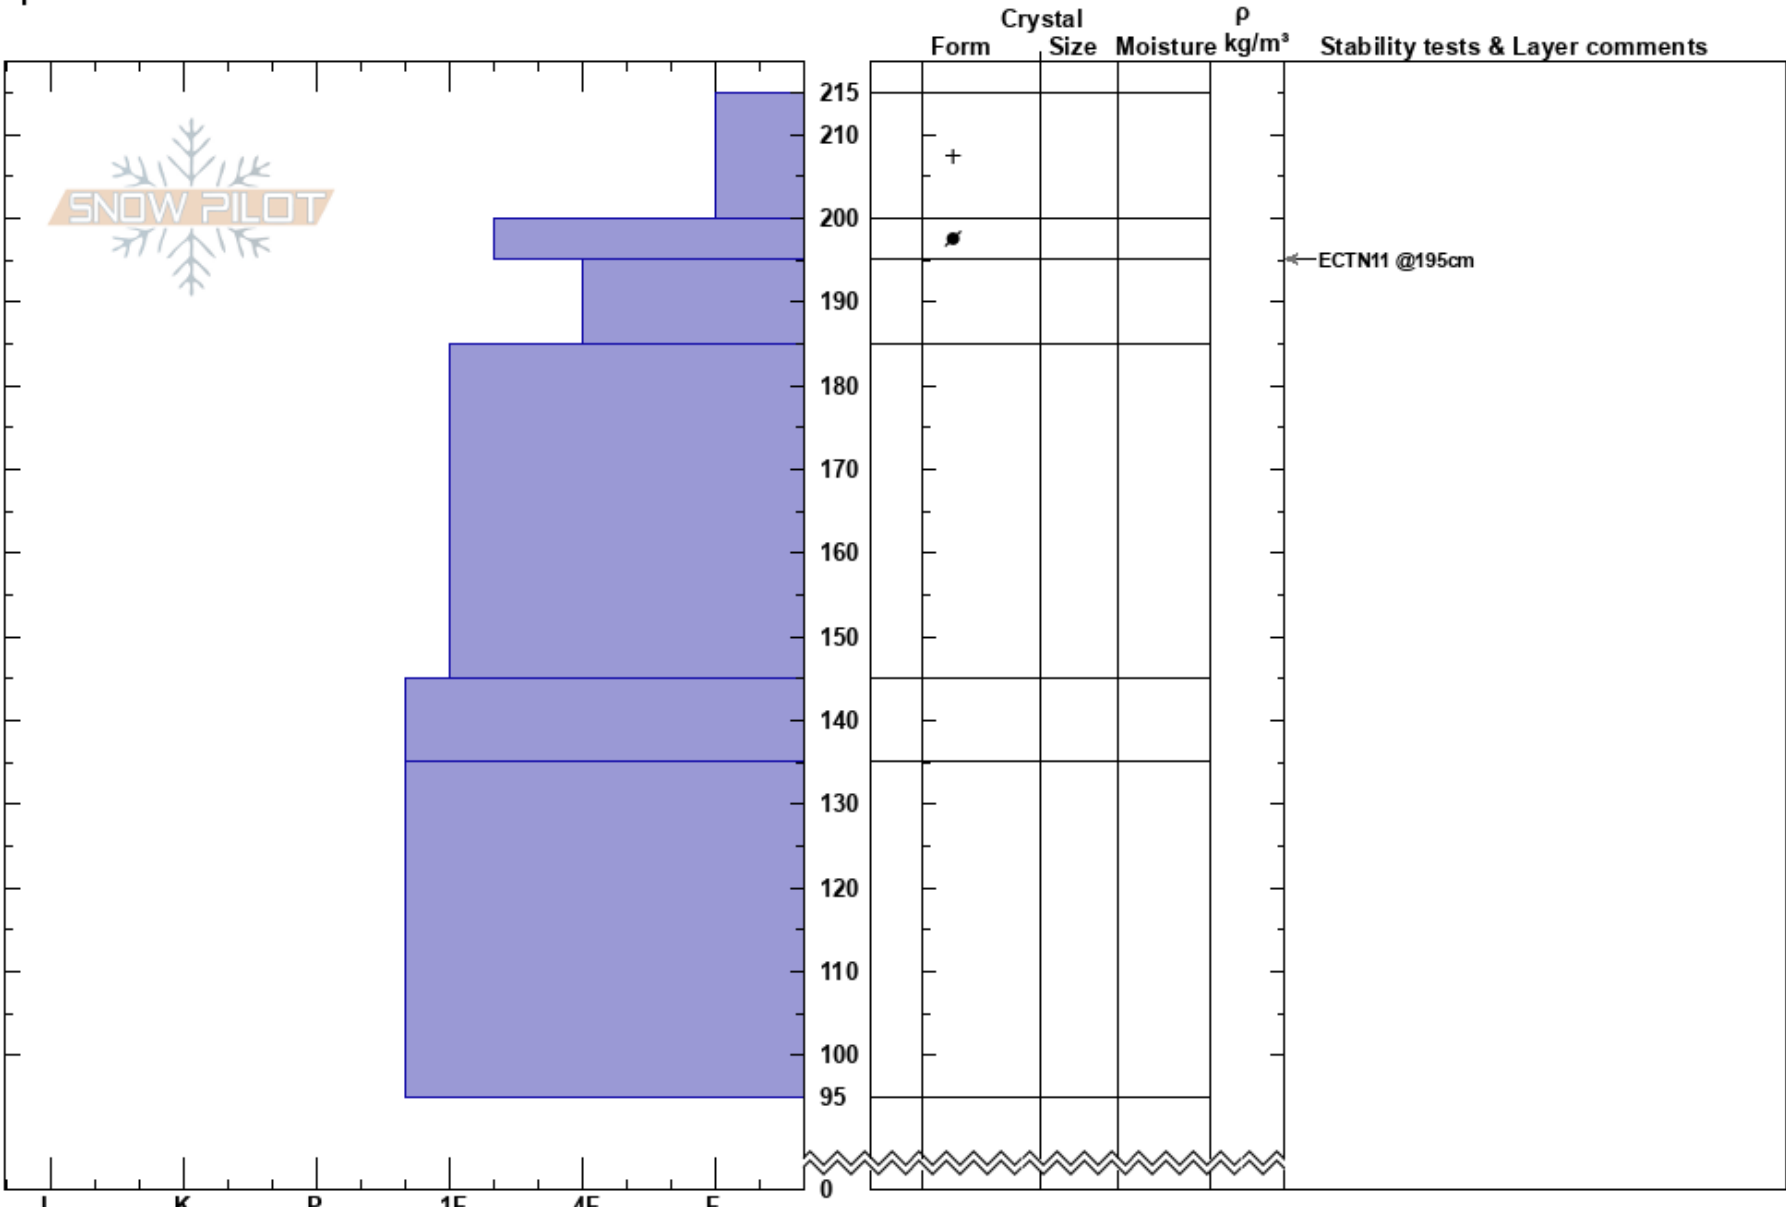

Mt. Blackmore
 Gallatin Range-N
 MT
 Elevation: 9400 ft
 Aspect: 100°
 Specifics:

Doug Chabot-Admin
 03/02/2023 - 11:50am
 Co-ord: 45.44690N, -111.00028W
 Slope Angle: 35°
 Wind Loading:

Stability: Good HS:215
 Air Temperature: -6°C
 Sky Cover: OVC
 Precipitation: NO
 Wind: Calm

Layer Notes:

Notes: