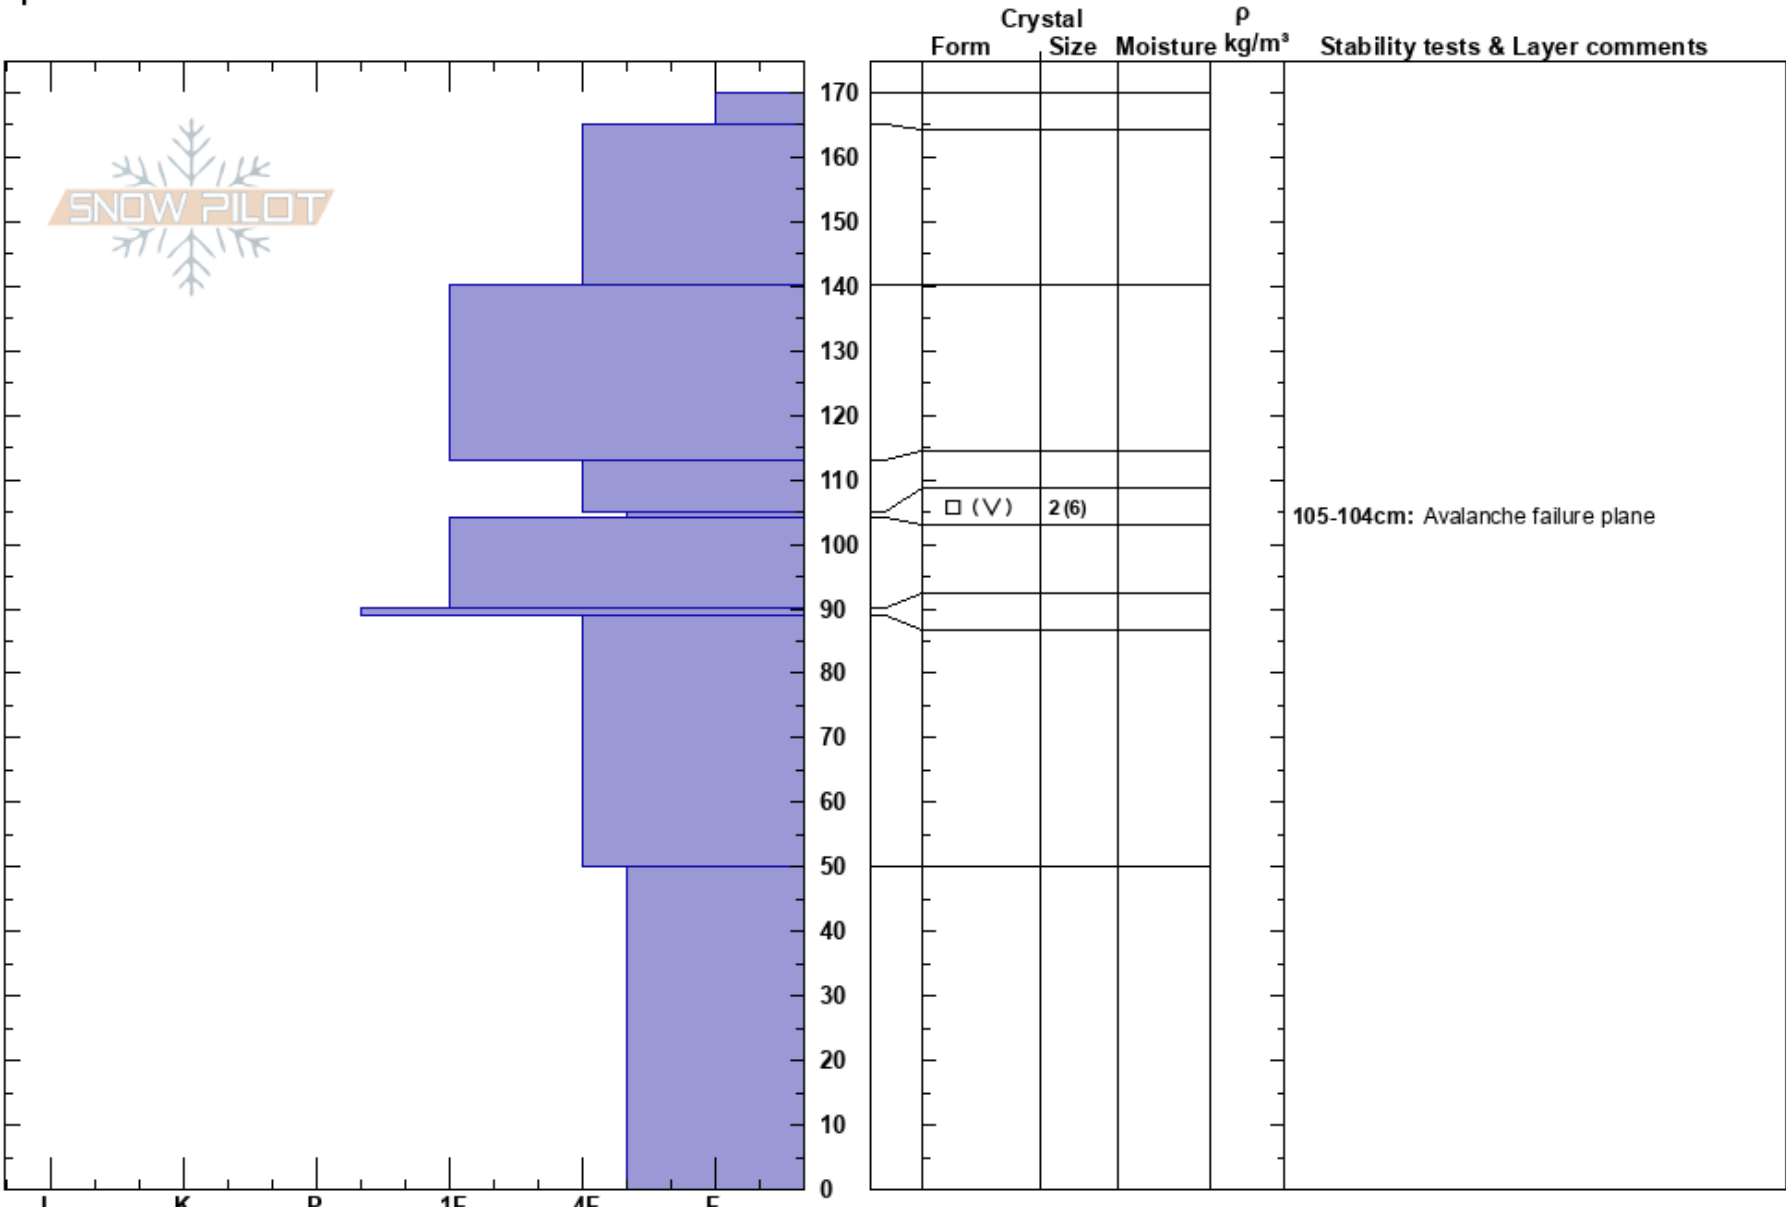

SSV - Kain Meadows Banff Visitor Safety  
 Banff, Yoho and Kootenay 01/03/2023 - 12:00  
 AB  
**Elevation:** 2018 m  
**Aspect:** W  
**Specifics:**

**Co-ord:**  
**Slope Angle:** 38°  
**Wind Loading:**

**Stability:**  
**Air Temperature:**  
**Sky Cover:** OVC  
**Precipitation:** S-1  
**Wind:**

**HS:** 170  
**Layer Notes:**  
 105-104cm: Avalanche failure plane  
 105-104cm: Problematic layer

**Notes:** Fracture line profile on crown of sz 2 skier remote from 25 m away on 230228 at 1430 hrs. Released on facets & surface hoar on a 1F melt freeze crust (15 cm thick).  
 Nearby, where the HS was 90 cm we got CTE(10) down 25 cm on the same layer of fc/sh.