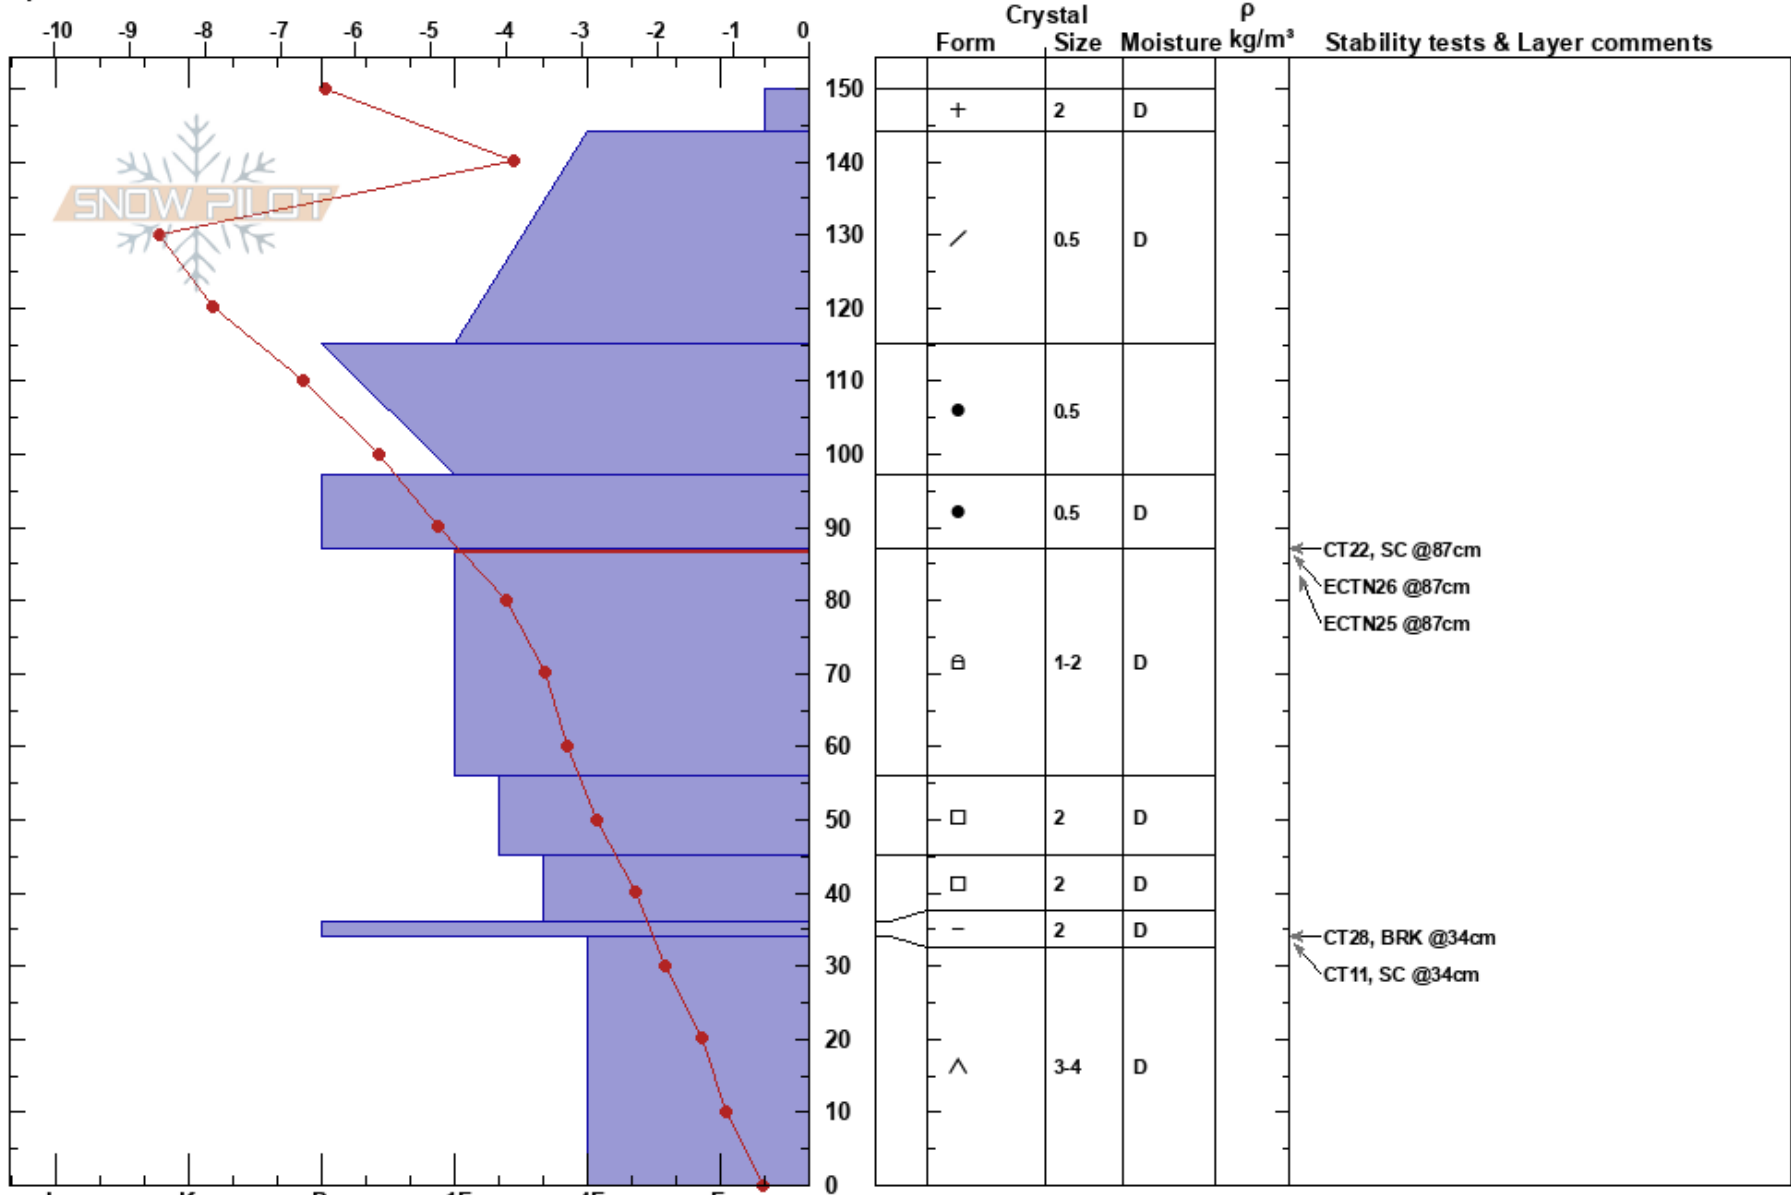

20230302CF  
 Aspen Snowmass  
 CO  
 Elevation: 11280 ft  
 Aspect: NE

Snowmass Ski Patrol  
 03/02/2023 - 11:45am  
 Co-ord: 39.16925N, -106.92503E  
 Slope Angle: 12°  
 Wind Loading: no

Stability: Good HS: 150  
 Air Temperature: -9°C PF: 42 87-56cm: Problematic layer  
 Sky Cover: SCT PS: 20  
 Precipitation: NO  
 Wind: SW Light Breeze

Specifics: Pit dug in a Ski Area; Pit is representative of backcountry; We skied slope

Notes: Above Long shot hike