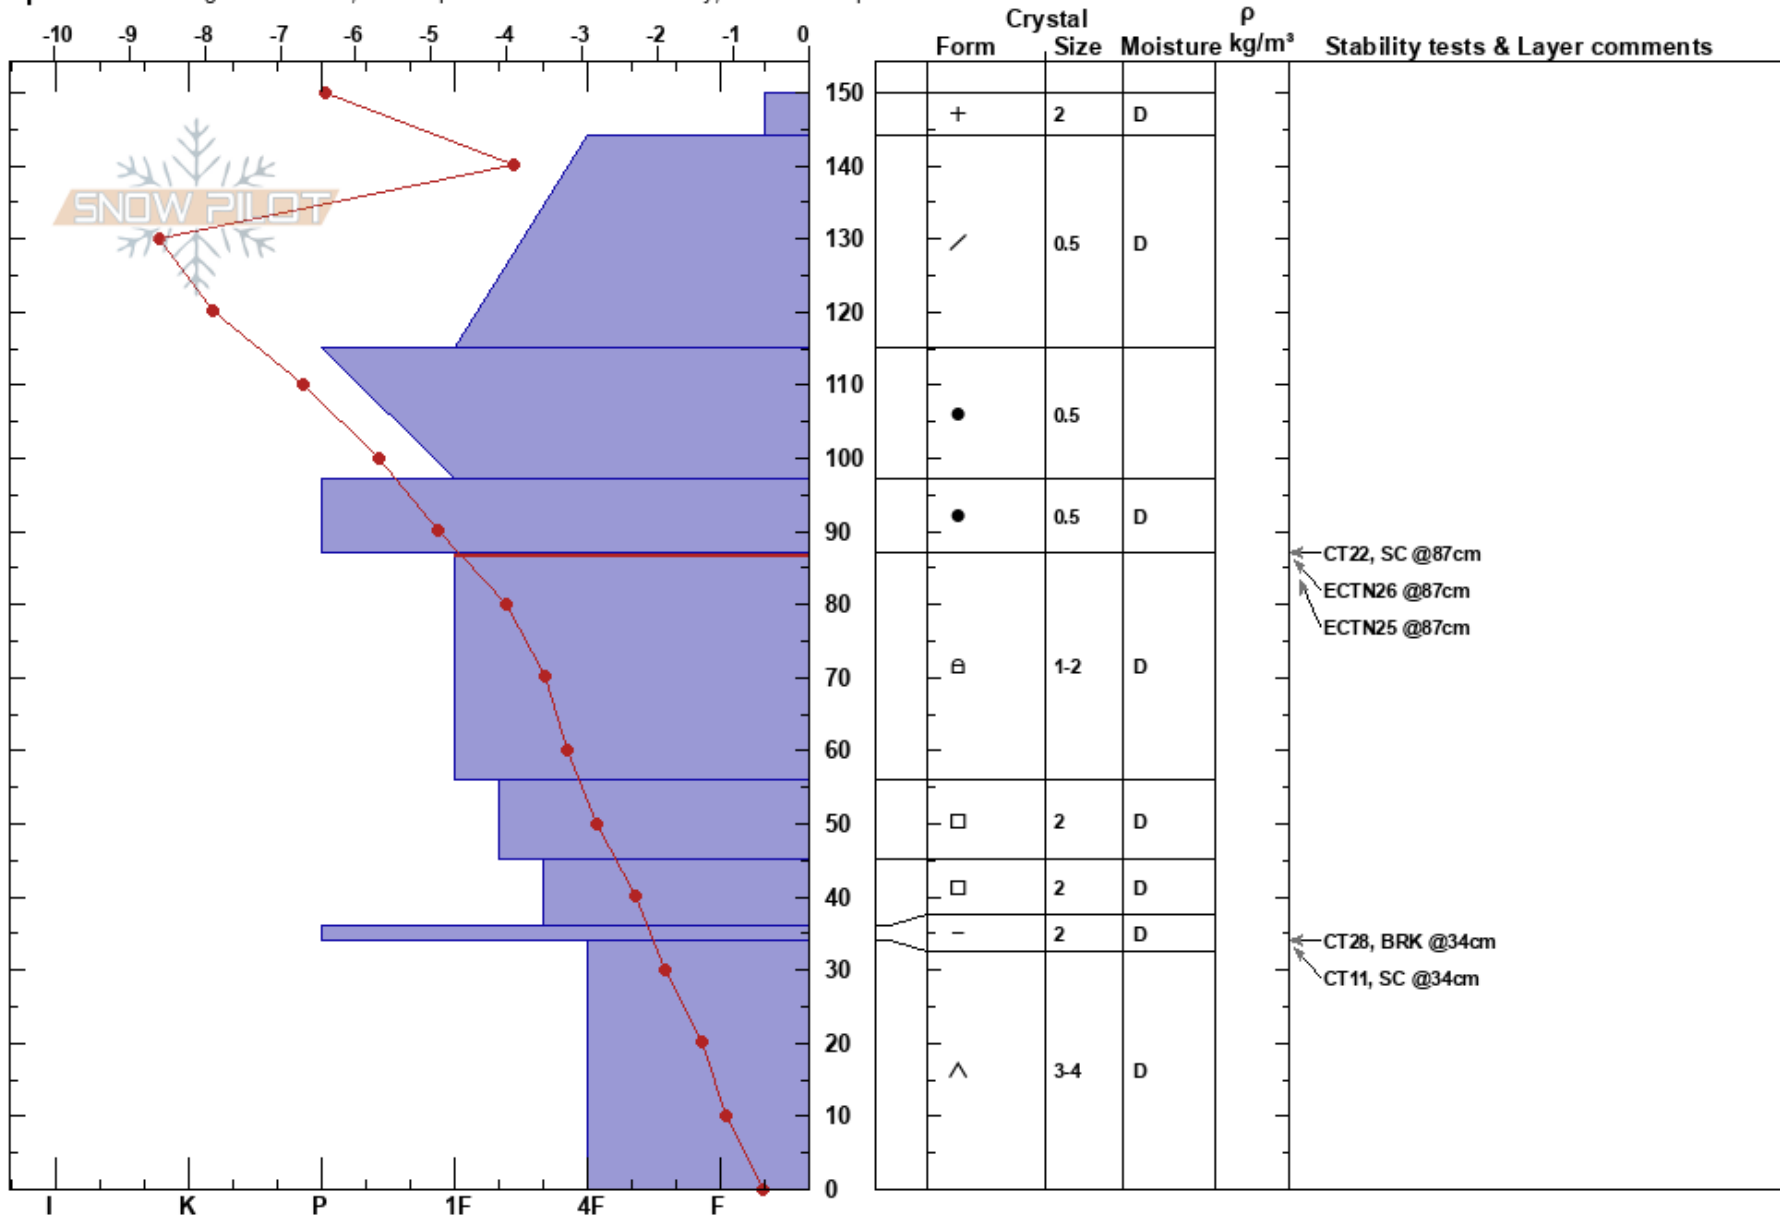

20230302CF  
 Aspen Snowmass  
 CO  
 Elevation: 11280 ft  
 Aspect: NE

Snowmass Ski Patrol  
 03/02/2023 - 11:45am  
 Co-ord: 39.16925N, -106.92503E  
 Slope Angle: 12°  
 Wind Loading: no

Stability: Good HS: 150  
 Air Temperature: -9°C PF: 42 87-56cm: Problematic layer  
 Sky Cover: SCT PS: 20  
 Precipitation: NO  
 Wind: SW Light Breeze

Specifics: Pit dug in a Ski Area; Pit is representative of backcountry; We skied slope

Notes: Above Long shot hike