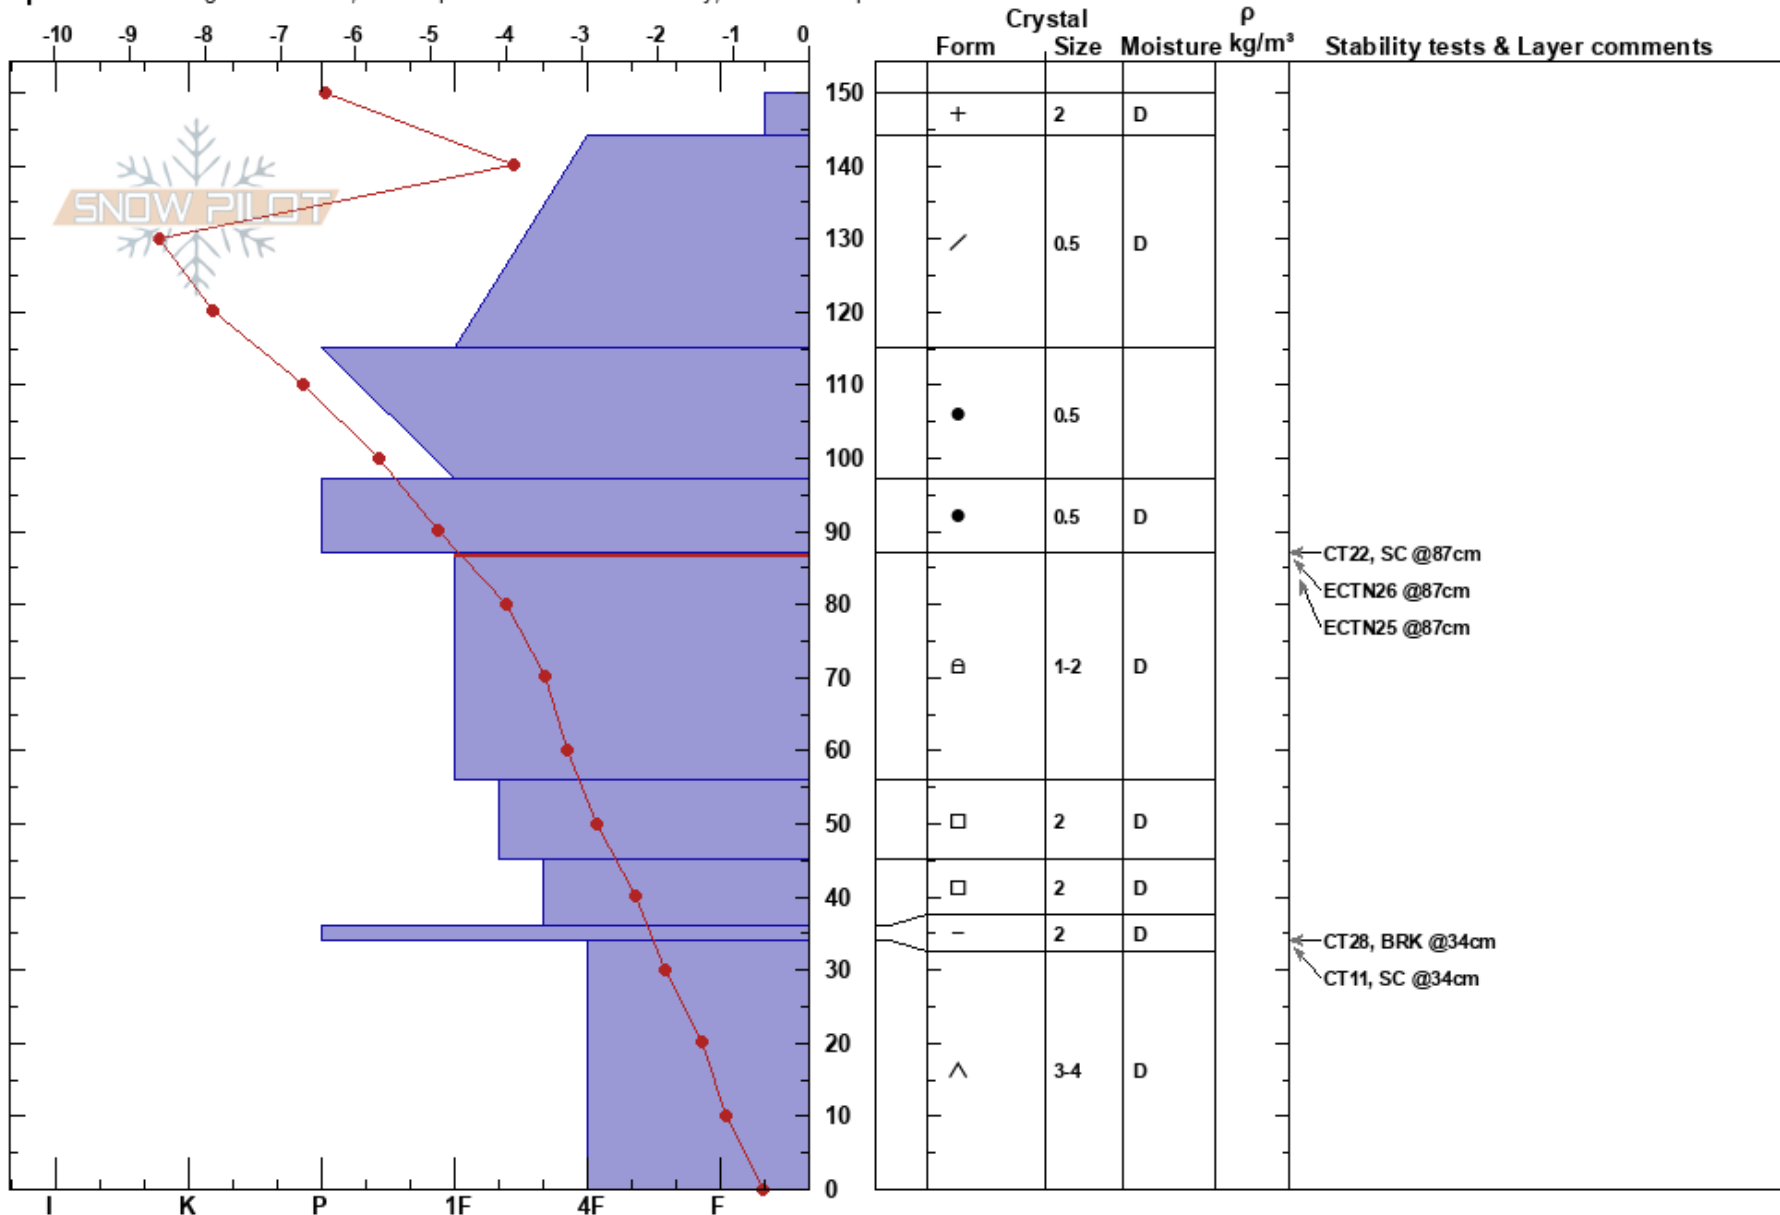

20230302CF
 Aspen Snowmass
 CO
 Elevation: 11280 ft
 Aspect: NE

Snowmass Ski Patrol
 03/02/2023 - 11:45am
 Co-ord: 39.16925N, -106.92503E
 Slope Angle: 12°
 Wind Loading: no

Stability: Good HS: 150
 Air Temperature: -9°C PF: 42 87-56cm: Problematic layer
 Sky Cover: SCT PS: 20
 Precipitation: NO
 Wind: SW Light Breeze

Specifics: Pit dug in a Ski Area; Pit is representative of backcountry; We skied slope

Notes: Above Long shot hike