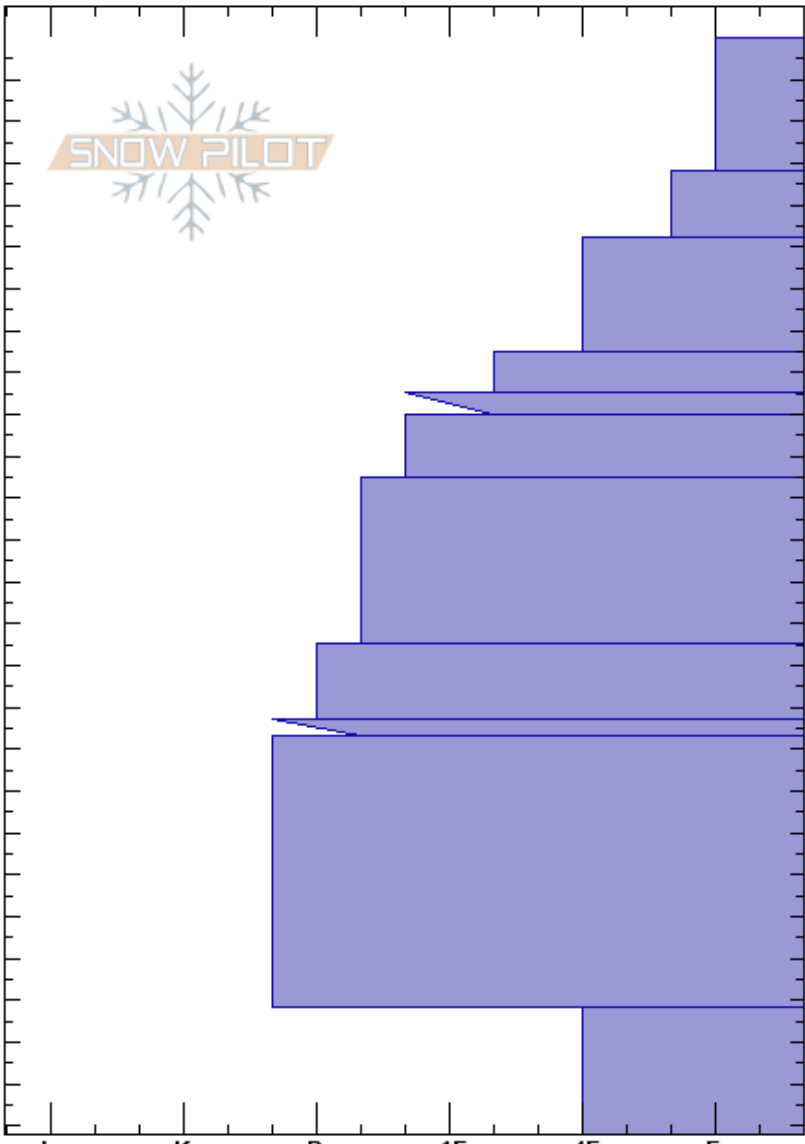

Russian Vodka  
 Monashee  
 BC  
 Elevation: 1800 m  
 Aspect: E  
 Specifics:

Shawn West  
 02/03/2023 - 10:30  
 Co-ord:  
 Slope Angle: 40°  
 Wind Loading: yes

Stability:  
 Air Temperature:  
 Sky Cover: OVC  
 Precipitation: S1  
 Wind: W Moderate

HS:262  
 PF: 120 232-262cm: Problematic layer  
 PS: 50

Layer Notes:

Height (cm)	Crystal		Moisture	$\rho$ kg/m <sup>3</sup>	Stability tests & Layer comments
	Form	Size			
0					
10					
20					
30					← CT6, RP @22cm
40					
50					← CT28, RP @48cm Not repeatable
60					
70					
80					
90					
100					
110					
120					
130					
140					
150					
160					
170					
180					
190					
200					
210					
220					
230					
240					
250					
262					