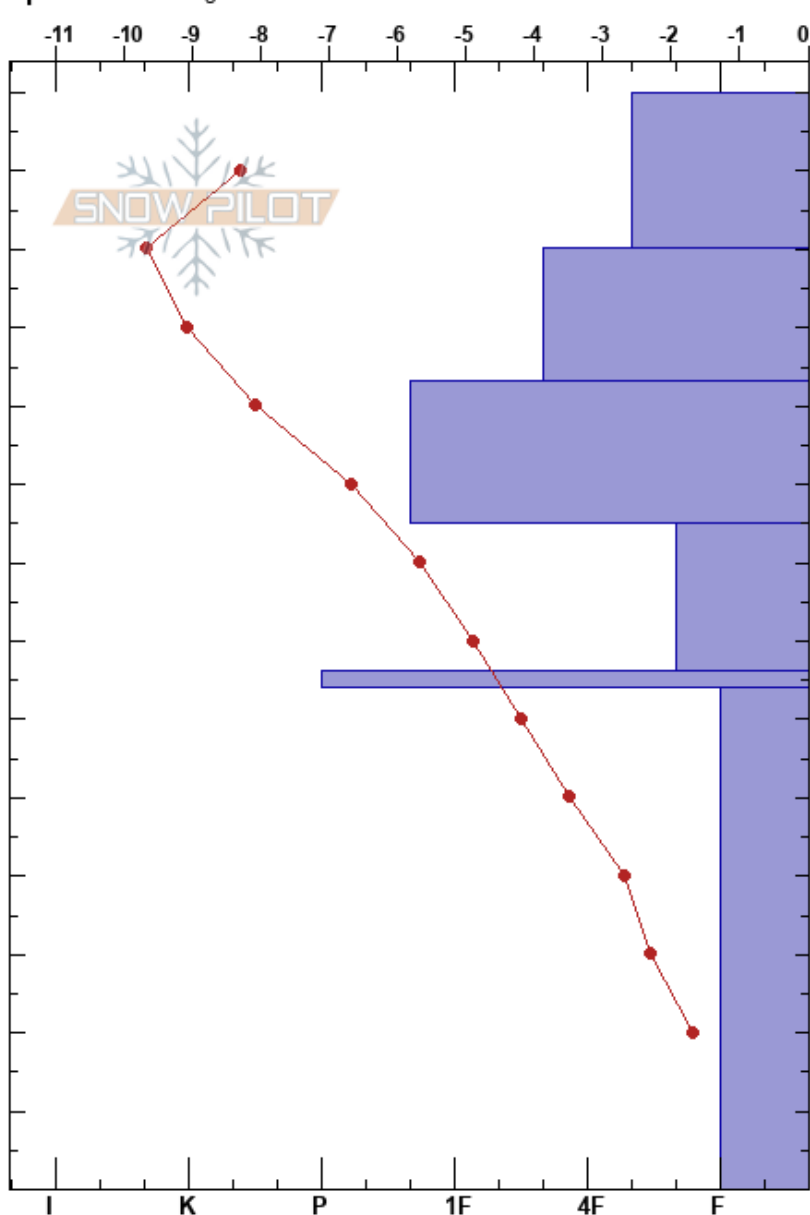

Meadow Park
 Sunshine Village
 AB
 Elevation: 2260 m
 Aspect:

Onaya Fluker
 28/02/2023 - 14:20
 Co-ord:
 Slope Angle: 0°
 Wind Loading:

Stability: HS: 140
 Air Temperature: -8.5°C PF: 35
 Sky Cover: BKN
 Precipitation: S-1
 Wind: SW Light Breeze

Layer Notes:

Specifics: Pit dug in a Ski Area

Form	Crystal		Moisture	ρ kg/m ³	Stability tests & Layer comments
	Size				
∩	0.5				
/	1		D		
/ (●)	0.3-0.5 (0.3)		D		← CT7, PC @120cm ← CT4, RP @120cm
/ (●)	0.3-0.5 (0.3)		D		← CT15, SP @103cm
□	2		D		← CT14, SC @82cm ← CT23, SP @75cm
⊙			D		
^	4		D		

Notes: When we entered the study plot we heard and felt a whumph.