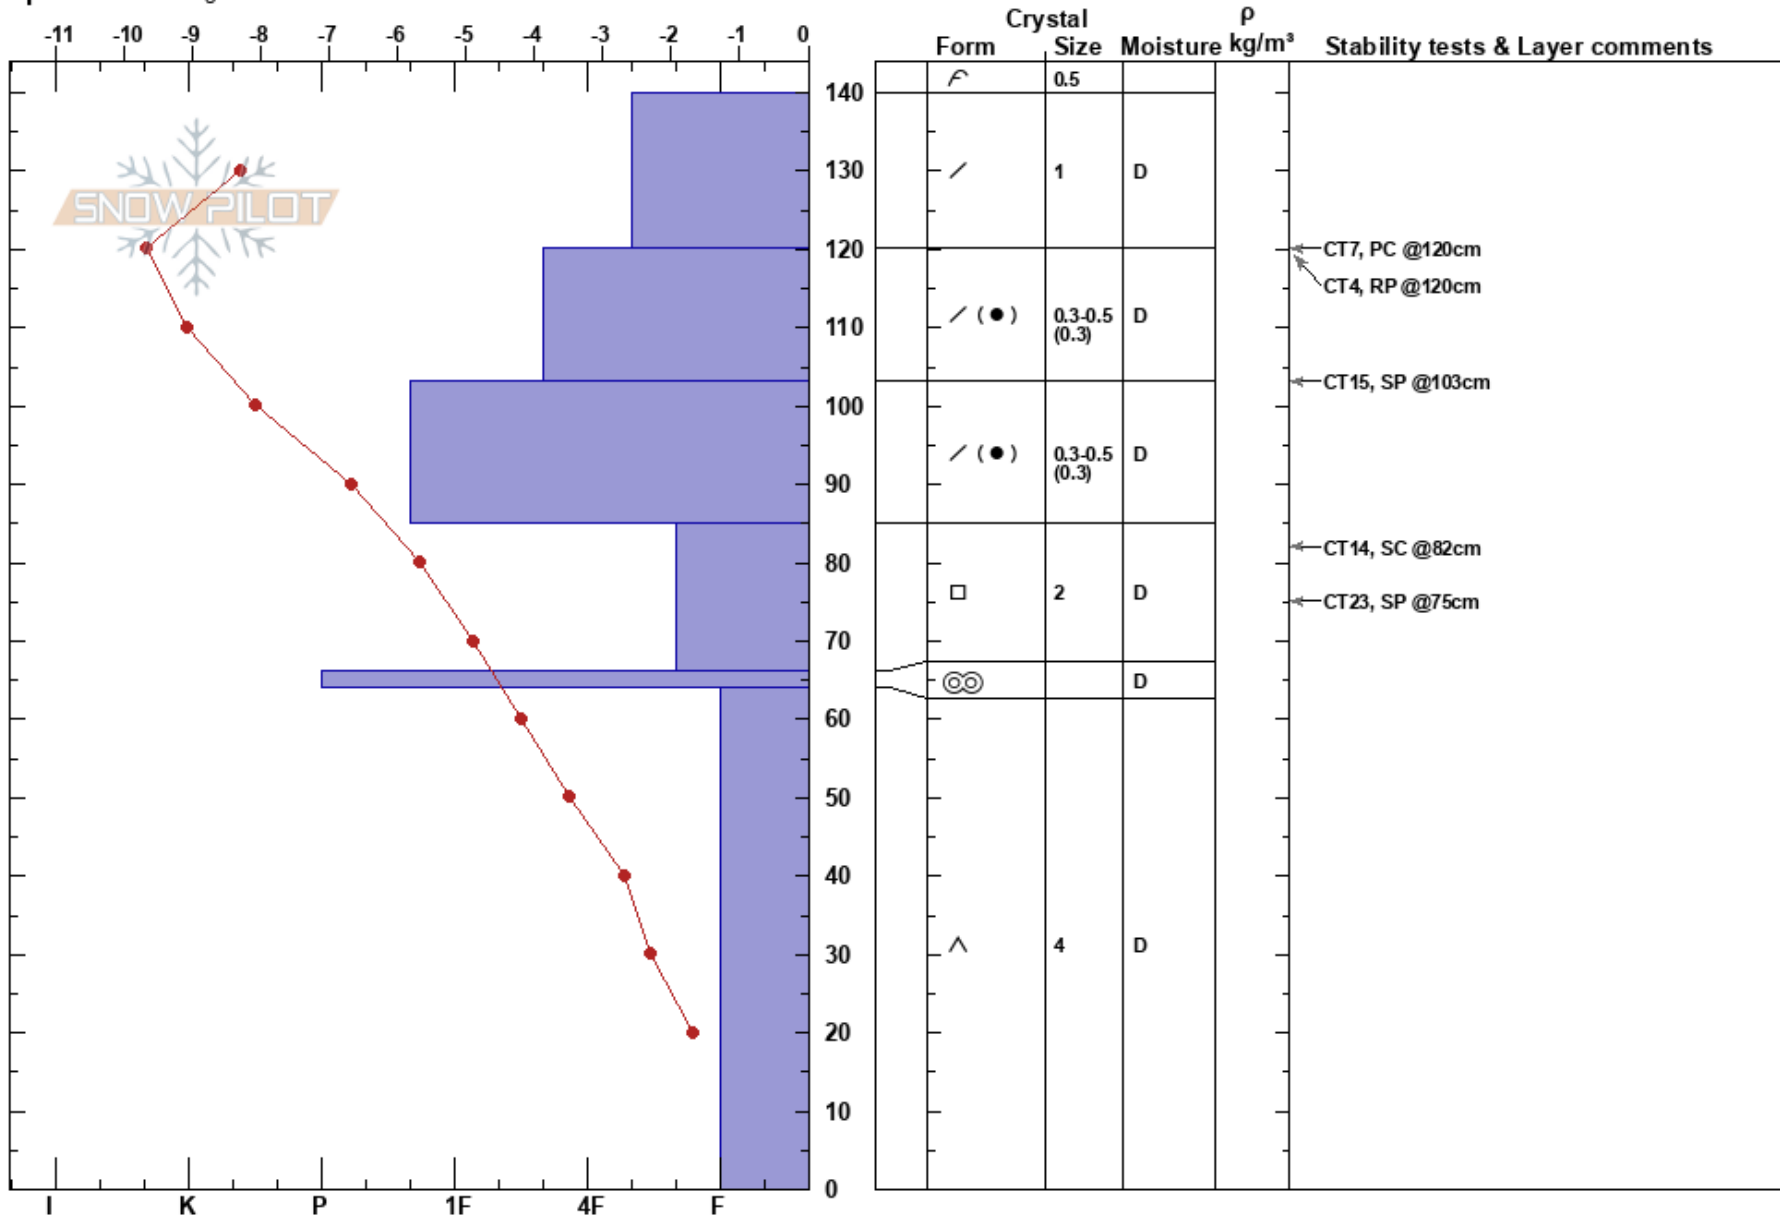

Meadow Park
 Sunshine Village
 AB
 Elevation: 2260 m
 Aspect:

Onaya Fluker
 28/02/2023 - 14:20
 Co-ord:
 Slope Angle: 0°
 Wind Loading:

Stability: HS: 140
 Air Temperature: -8.5°C PF: 35
 Sky Cover: BKN
 Precipitation: S-1
 Wind: SW Light Breeze

Layer Notes:

Specifics: Pit dug in a Ski Area

Notes: When we entered the study plot we heard and felt a whumph.