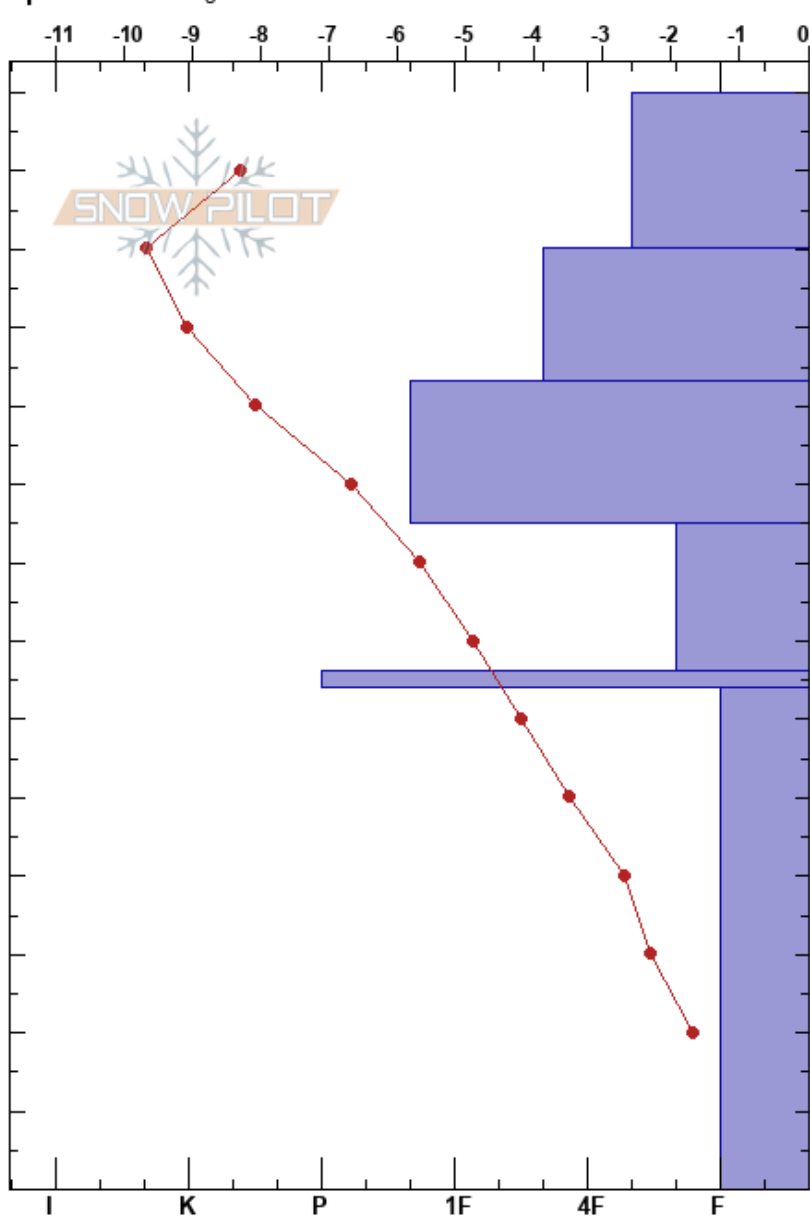

Meadow Park
 Sunshine Village
 AB
 Elevation: 2260 m
 Aspect:

Onaya Fluker
 28/02/2023 - 14:20
 Co-ord:
 Slope Angle: 0°
 Wind Loading:

Stability:
 Air Temperature: -8.5°C PF: 35
 Sky Cover: BKN
 Precipitation: S-1
 Wind: SW Light Breeze

Layer Notes:

Specifics: Pit dug in a Ski Area

Form	Crystal		Moisture	ρ kg/m ³	Stability tests & Layer comments
	Size				
∩	0.5				
/	1		D		
/ (●)	0.3-0.5 (0.3)		D		← CT7, PC @120cm ← CT4, RP @120cm
/ (●)	0.3-0.5 (0.3)		D		← CT15, SP @103cm
□	2		D		← CT14, SC @82cm ← CT23, SP @75cm
⊙			D		
∧	4		D		

Notes: When we entered the study plot we heard and felt a whumph.