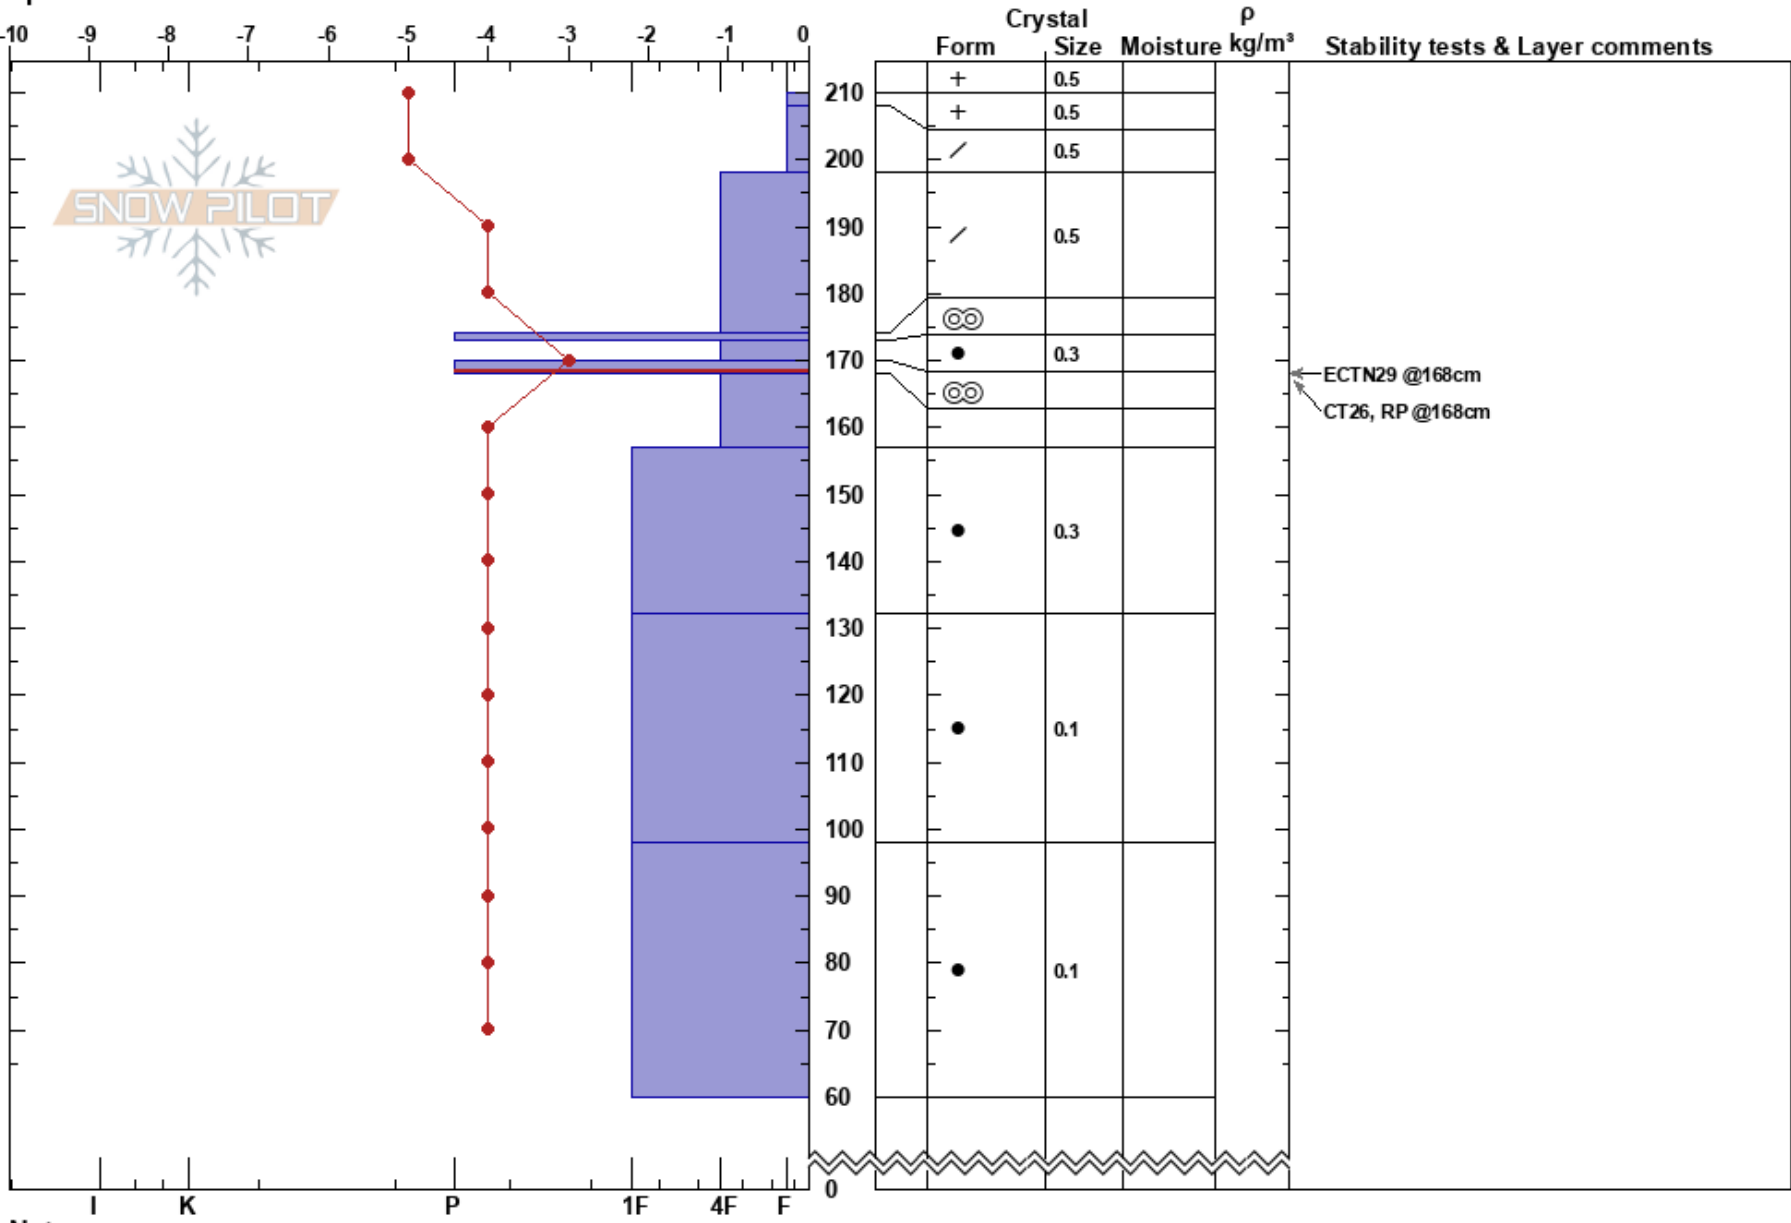

baxters pit  
 Crested Butte  
 CO  
 Elevation: 10400 ft  
 Aspect: NE  
 Specifics:

Aidan Lubowicki  
 02/18/2023 - 2:00pm  
 Co-ord: 13S 319609W 4313290N  
 Slope Angle: 7°  
 Wind Loading: yes

Stability:  
 Air Temperature: -5°C  
 Sky Cover: OVC  
 Precipitation: S2  
 Wind: SE Light Breeze

HS:210  
 PF: 15 170-168cm: Problematic layer  
 PS: 8

Notes: