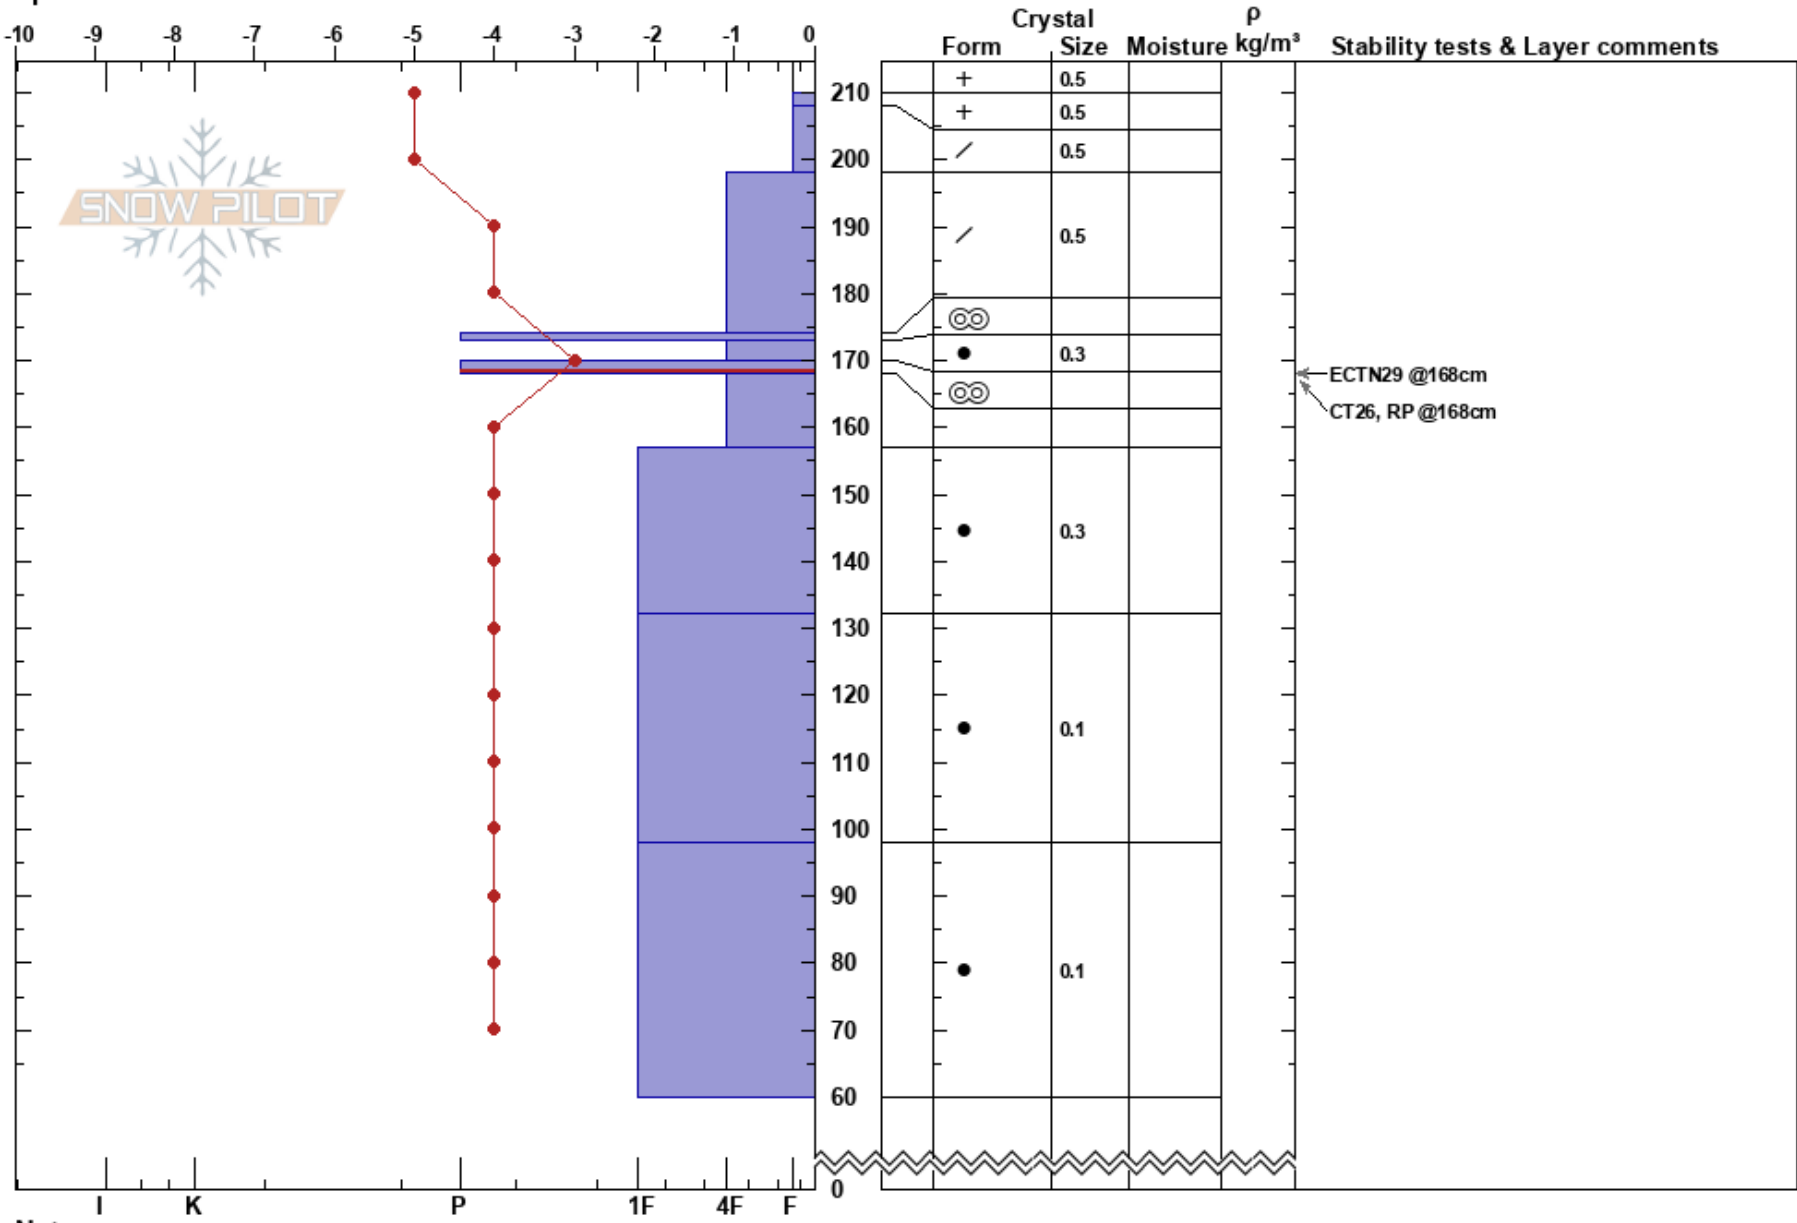

baxters pit
 Crested Butte
 CO
 Elevation: 10400 ft
 Aspect: NE
 Specifics:

Aidan Lubowicki
 02/18/2023 - 2:00pm
 Co-ord: 13S 319609W 4313290N
 Slope Angle: 7°
 Wind Loading: yes

Stability:
 Air Temperature: -5°C
 Sky Cover: OVC
 Precipitation: S2
 Wind: SE Light Breeze

HS:210
 PF: 15 170-168cm: Problematic layer
 PS: 8

Notes: