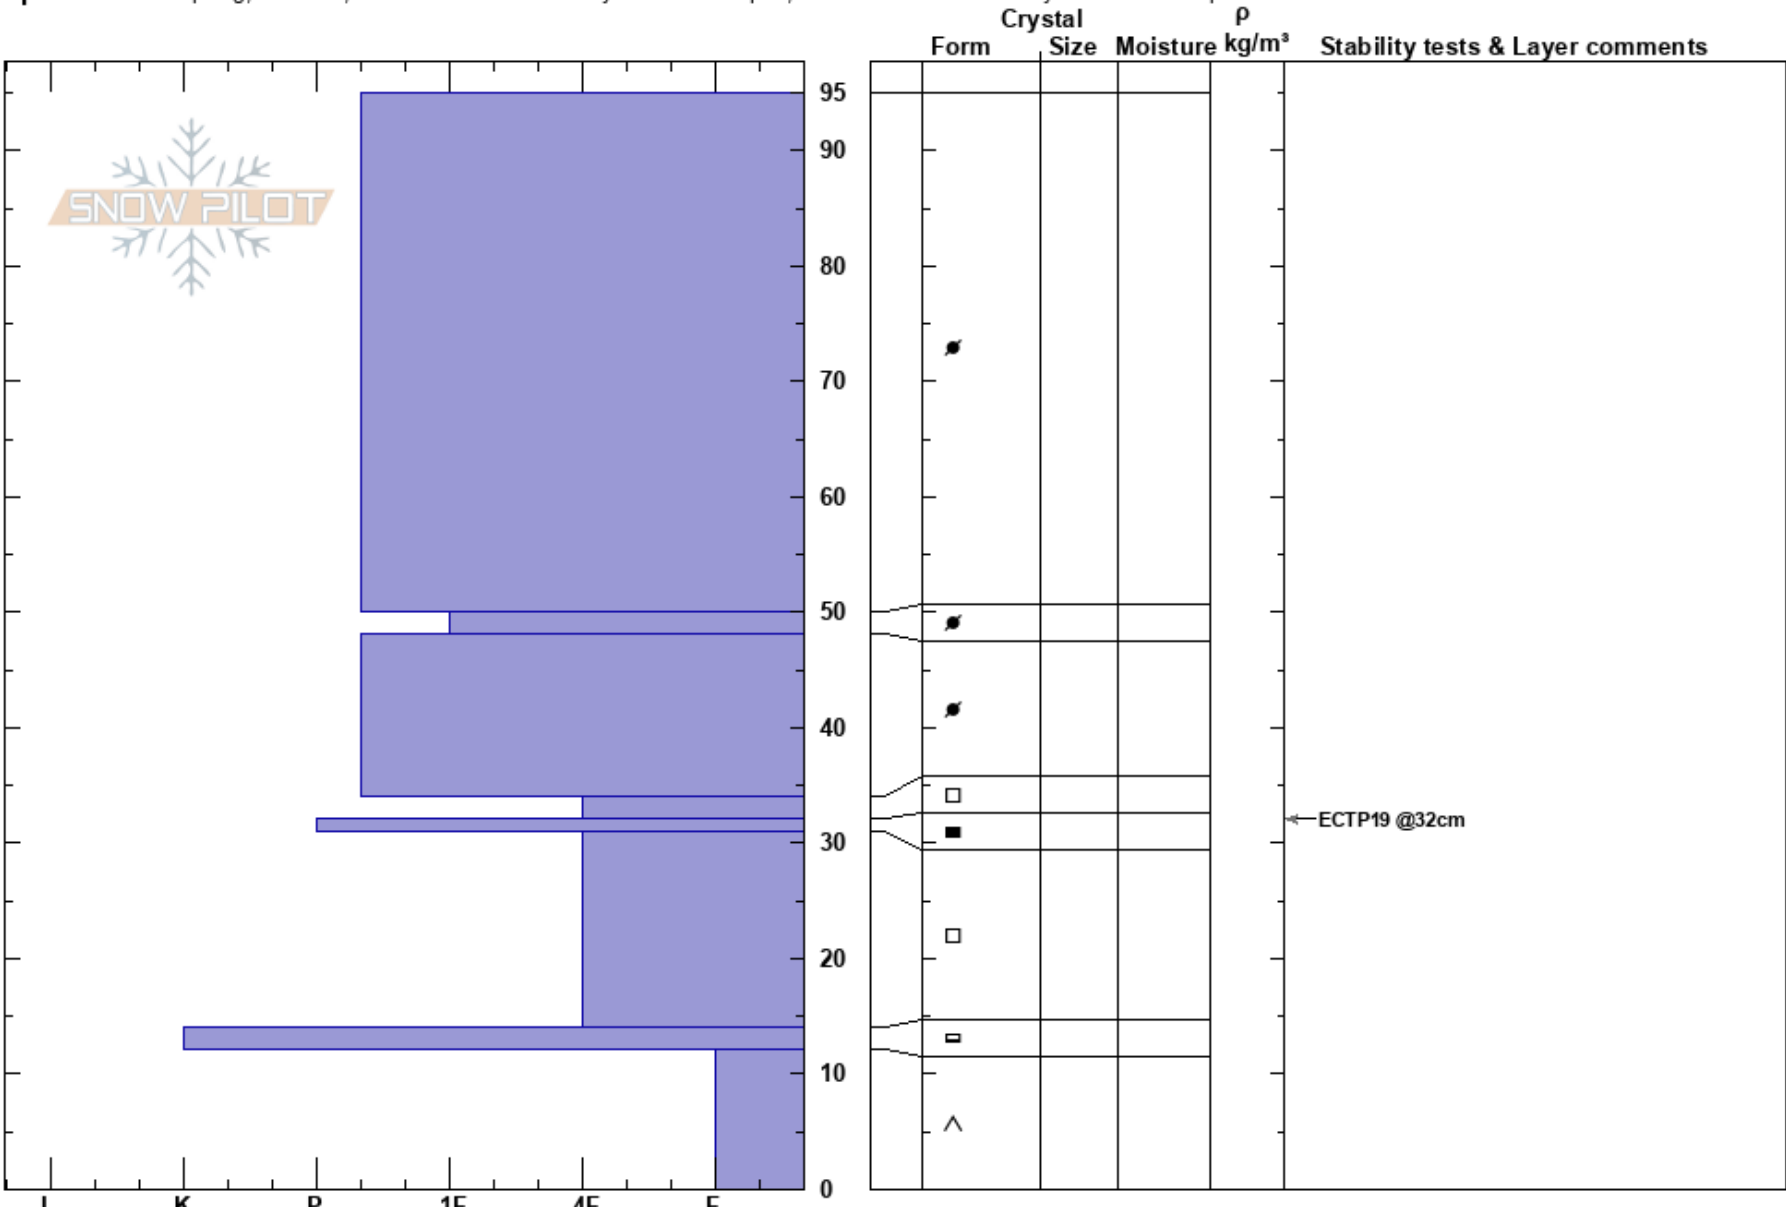

Møydalen Snow Pit

Kt Miller

Stability: Poor

HS: 95

Layer Notes:

01/03/2023 - 13:00

Air Temperature:

PF: 10

12-0cm: Problematic layer

Svalbard

Co-ord: 79.46453N, 15.01450W

Sky Cover: CLR

PS: 3

Elevation: 827 ft

Slope Angle: 18°

Precipitation: NO

Aspect: 350°

Wind Loading: previous

Wind: Calm

Specifics: Collapsing, localized; Recent avalanche activity on similar slopes; Recent avalanche activity on different slopes

Notes: Wind scoured slopes and lots of wind loading. Majority of pit was wind slab. Upon walking to the pit location with two people a large area of the slope collapsed.