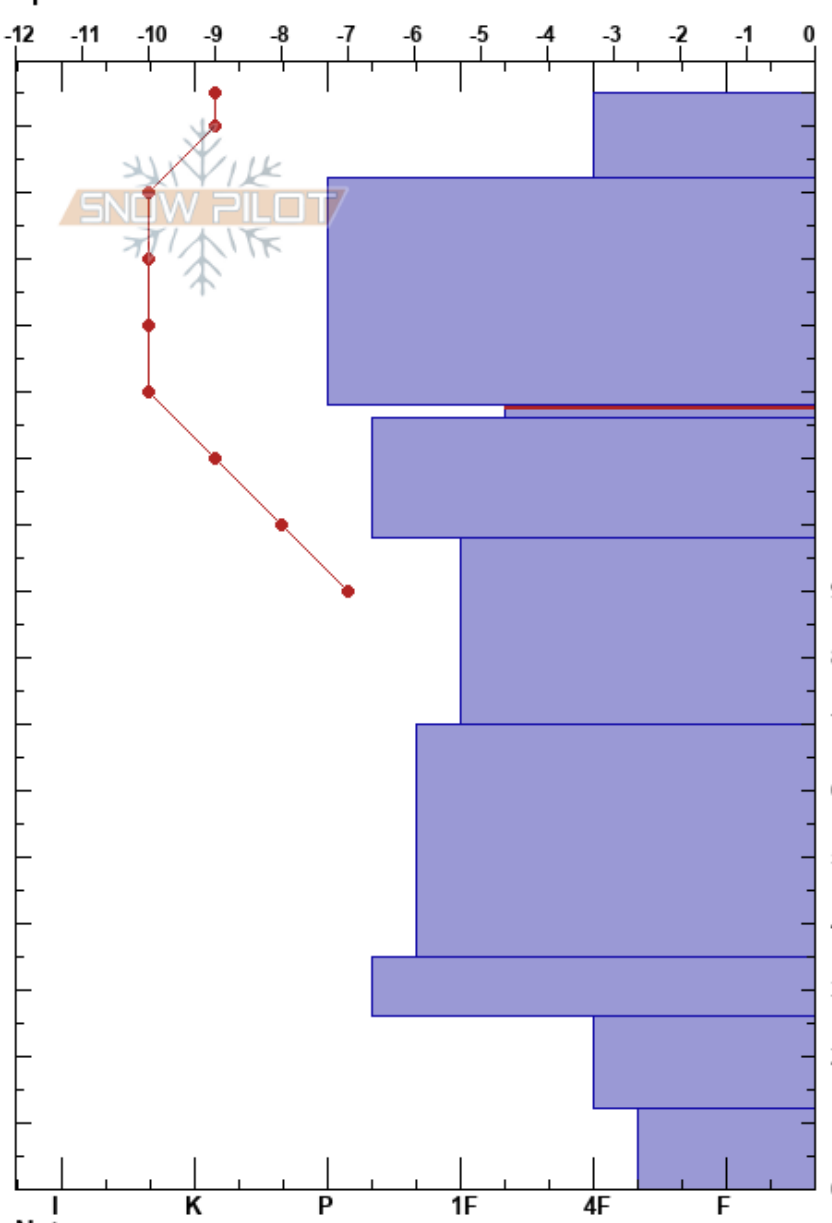

BBBC Meat Hill  
 Bluebird Backcountry  
 CO  
 Elevation: 8860 ft  
 Aspect: NE  
 Specifics:

Charlotte MacDonald  
 03/01/2023 - 11:45am  
 Co-ord: 40.00000N, 106.00000W  
 Slope Angle: 16°  
 Wind Loading: previous

Stability: **HS: 165**  
 Air Temperature: -7.5°C **PF: 22** 118-116cm: Problematic layer  
 Sky Cover: OVC **PS: 9**  
 Precipitation: NO  
 Wind: W Light Breeze

Height (cm)	Crystal Form	Crystal Size	Moisture	$\rho$ kg/m <sup>3</sup>	Stability tests & Layer comments
165					
160	/	0.3-0.5	D		
150					
140	•	0.3-0.5	D		
130					
120	□	0.5	D		← CT22, Q3 @118cm Progressive Comp
110					
100	•	0.3-0.5	D		
90					
80	□	1-2	D		
70					
60					
50	□	1-3	D		
40					
30	□	0.5-1.5	D		
20	□	2-3			
10	^	2-4			↙ ECTX SS @ 118 P resit
0					