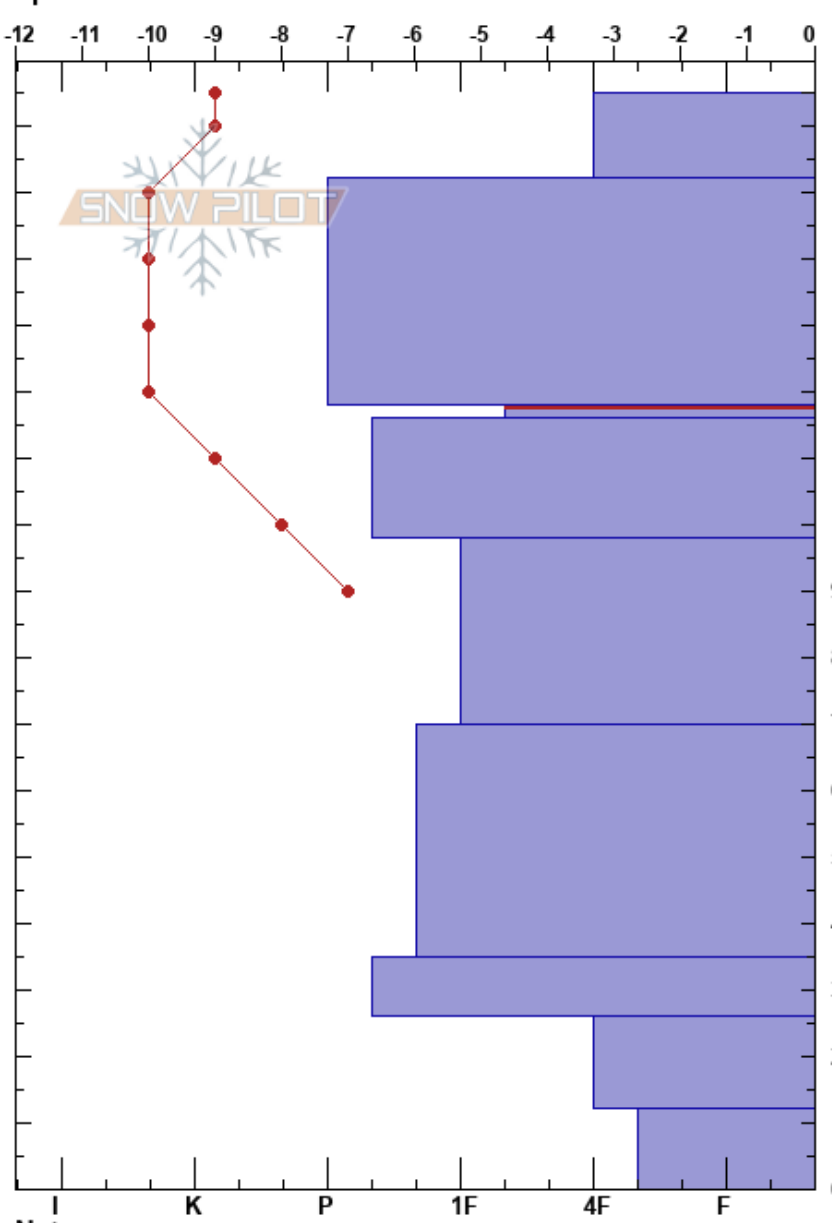

BBBC Meat Hill  
 Bluebird Backcountry  
 CO  
 Elevation: 8860 ft  
 Aspect: NE  
 Specifics:

Charlotte MacDonald  
 03/01/2023 - 11:45am  
 Co-ord: 40.00000N, 106.00000W  
 Slope Angle: 16°  
 Wind Loading: previous

Stability: **HS: 165**  
 Air Temperature: -7.5°C **PF: 22** 118-116cm: Problematic layer  
 Sky Cover: OVC **PS: 9**  
 Precipitation: NO  
 Wind: W Light Breeze

Height (cm)	Crystal		Moisture	$\rho$ kg/m <sup>3</sup>	Stability tests & Layer comments
	Form	Size			
165					
160	/	0.3-0.5	D		
150					
140	•	0.3-0.5	D		
130					
120	□	0.5	D		← CT22, Q3 @118cm Progressive Comp
110	•	0.3-0.5	D		
100					
90					
80	□	1-2	D		
70					
60					
50	□	1-3	D		
40					
30	□	0.5-1.5	D		
20	□	2-3			
10	^	2-4			↙ ECTX SS @ 118 P resit
0					