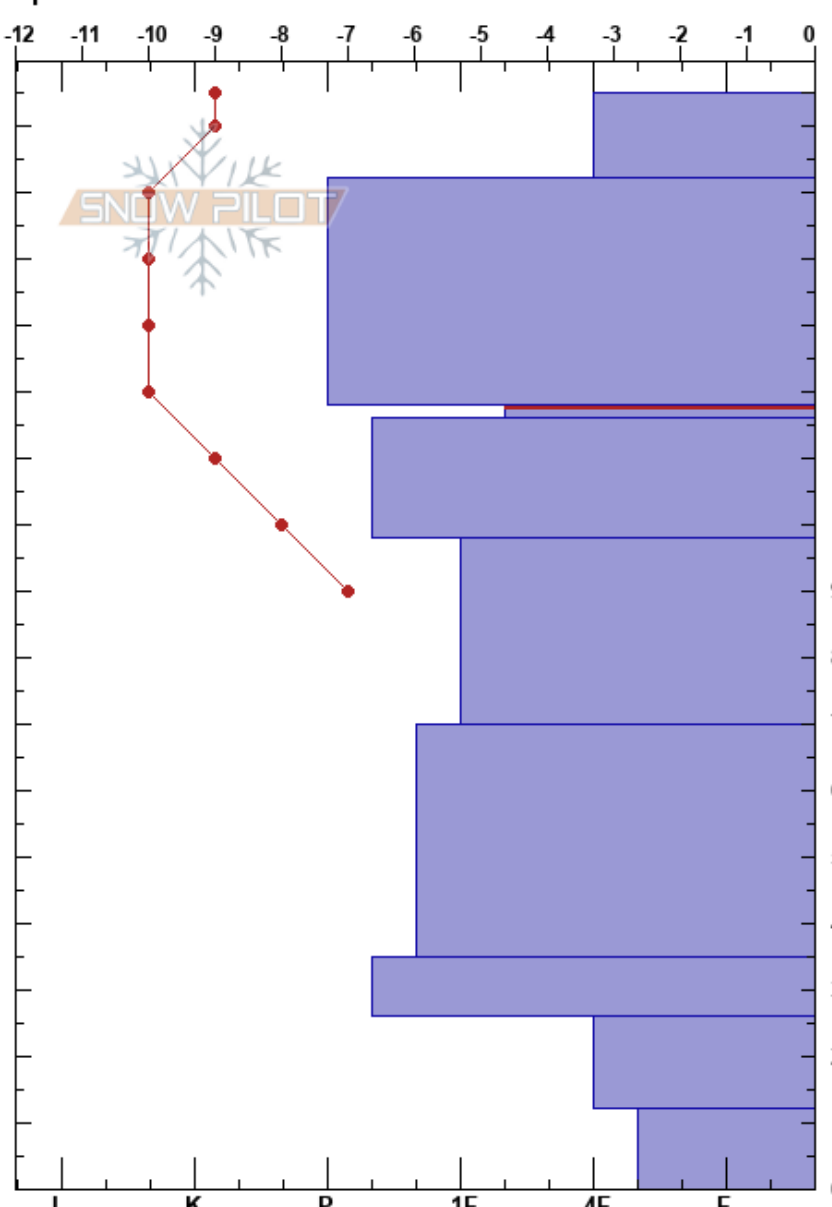

BBBC Meat Hill
 Bluebird Backcountry
 CO
 Elevation: 8860 ft
 Aspect: NE
 Specifics:

Charlotte MacDonald
 03/01/2023 - 11:45am
 Co-ord: 40.00000N, 106.00000W
 Slope Angle: 16°
 Wind Loading: previous

Stability: **HS: 165**
 Air Temperature: -7.5°C **PF: 22** 118-116cm: Problematic layer
 Sky Cover: OVC **PS: 9**
 Precipitation: NO
 Wind: W Light Breeze

Height (cm)	Crystal Form	Crystal Size	Moisture	ρ kg/m ³	Stability tests & Layer comments
165					
160	/	0.3-0.5	D		
150					
140	•	0.3-0.5	D		
130					
120	□	0.5	D		← CT22, Q3 @118cm Progressive Comp
110					
100	•	0.3-0.5	D		
90					
80	□	1-2	D		
70					
60					
50	□	1-3	D		
40					
30	□	0.5-1.5	D		
20	□	2-3			
10	^	2-4			↙ ECTX SS @ 118 P resit
0					