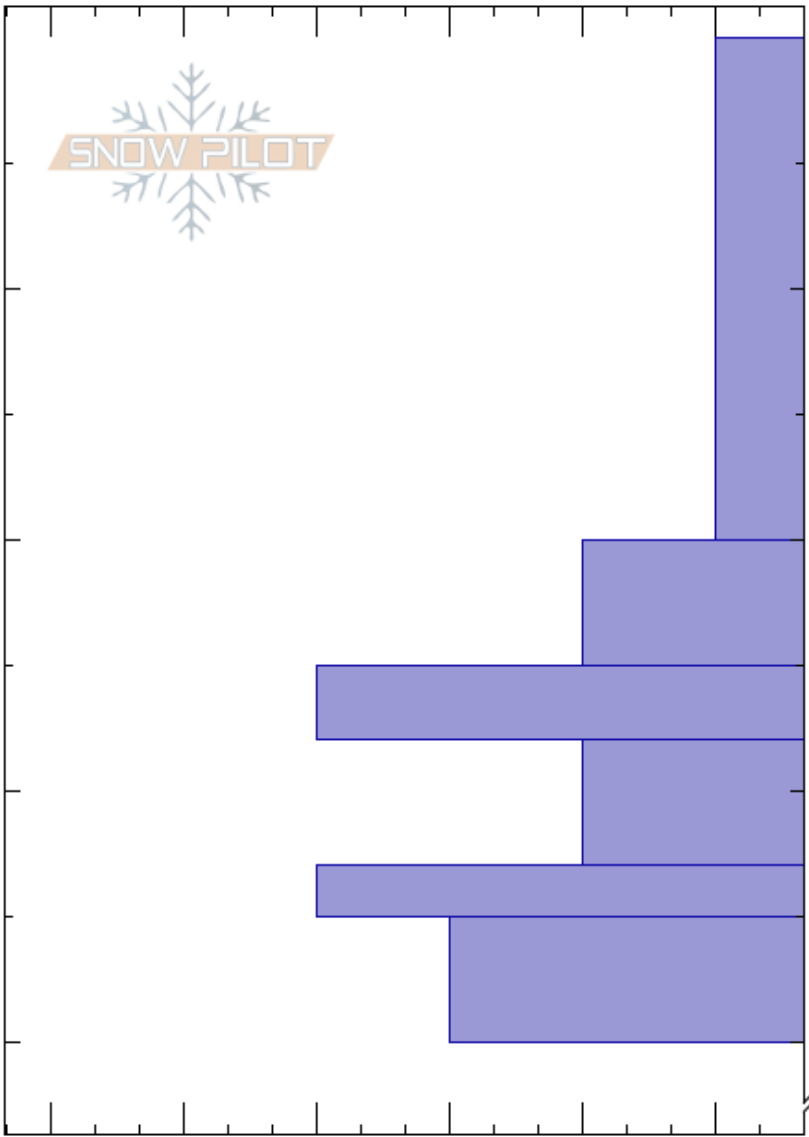

byebye trees
himalayas
India
Elevation: 3800 m
Aspect: 270°
Specifics:

Rich Lehner
02/03/2023 - 09:30
Co-ord: 3226507W 7726764N
Slope Angle: 25°
Wind Loading:

Stability: **HS:**220 **Layer Notes:**
Air Temperature: -1°C **PF:** 20 0-20cm: Problematic layer
Sky Cover: SCT **PS:** 10
Precipitation: NO
Wind: Calm

Crystal Form	Crystal Size	Moisture	ρ kg/m ³	Stability tests & Layer comments
+	2			
/				
o				
•				
oo				
•				
				← ECTX

Notes: