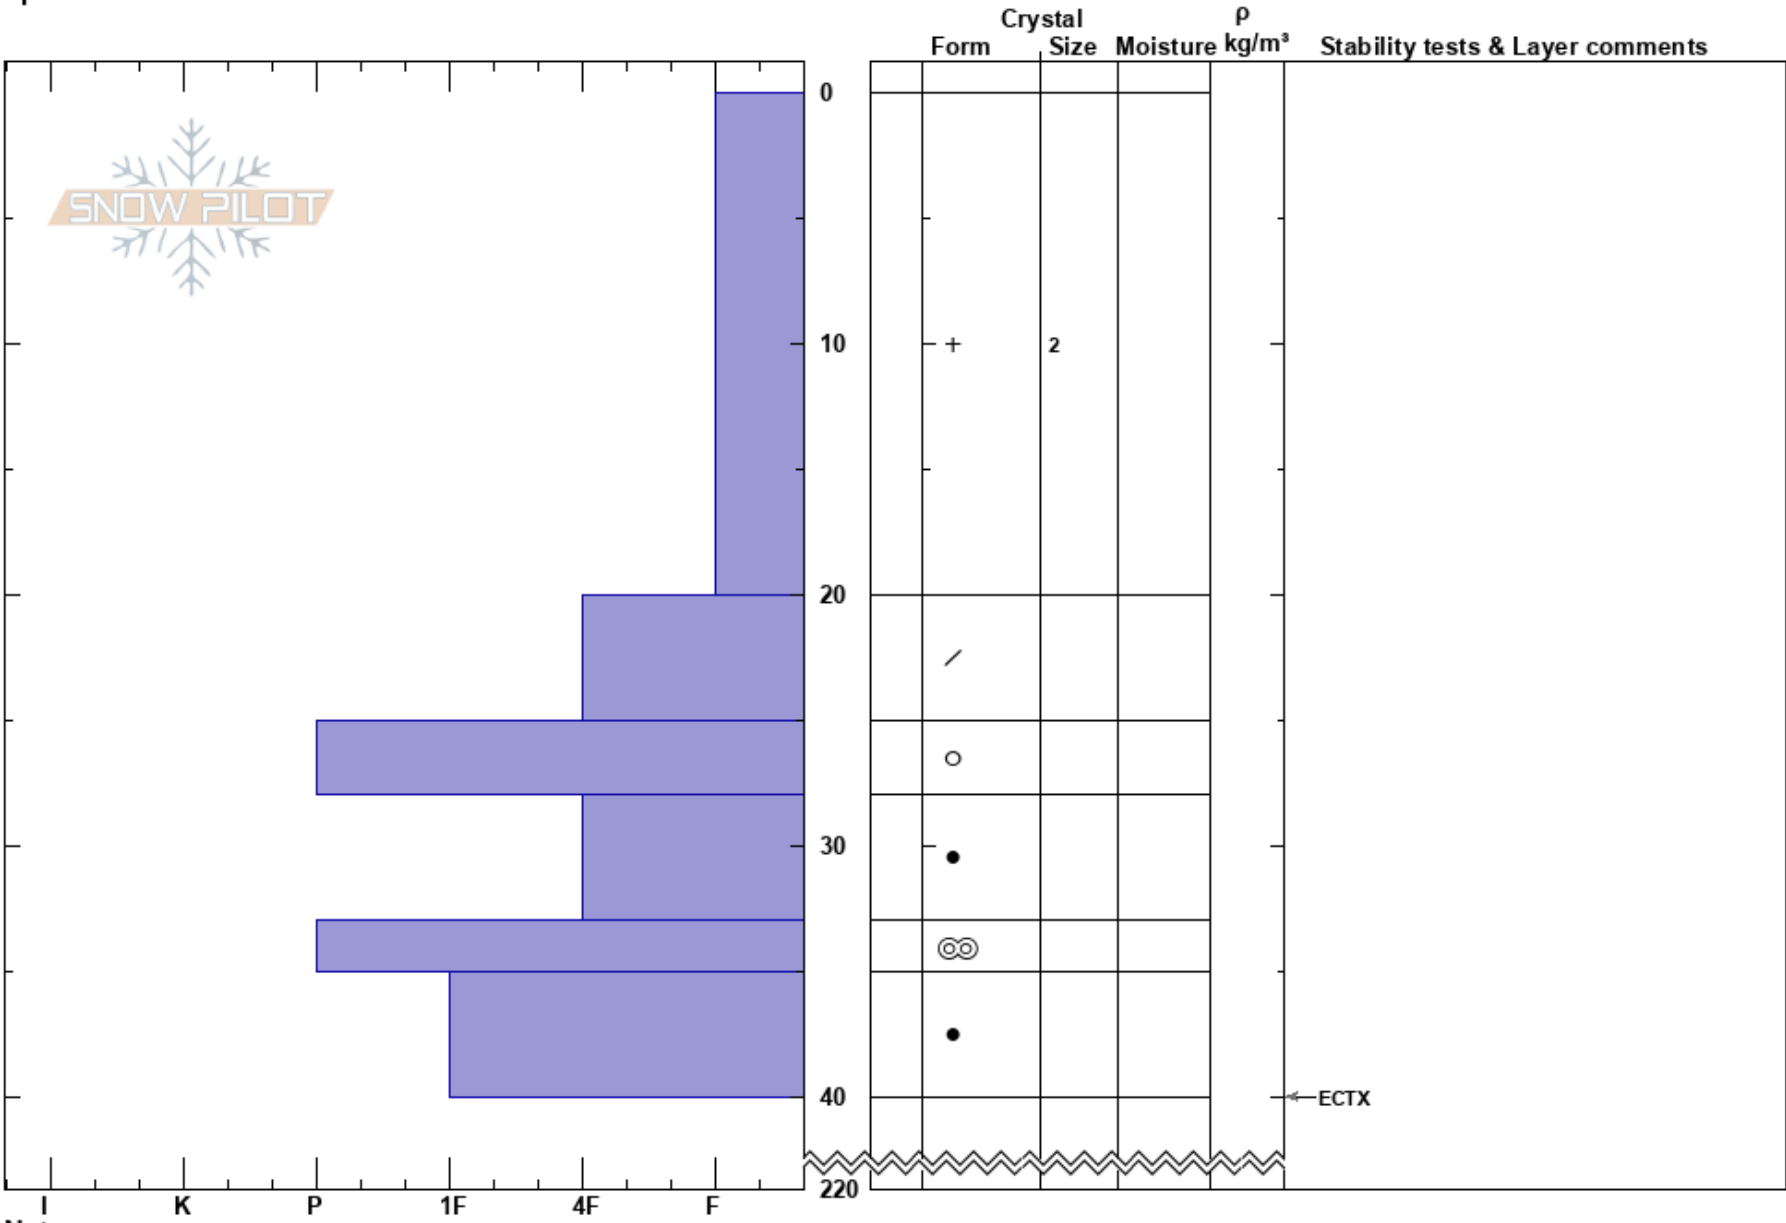

byebye trees
himalayas
India
Elevation: 3800 m
Aspect: 270°
Specifics:

Rich Lehner
02/03/2023 - 09:30
Co-ord: 3226507W 7726764N
Slope Angle: 25°
Wind Loading:

Stability:
Air Temperature: -1°C
Sky Cover: SCT
Precipitation: NO
Wind: Calm

HS:220
PF: 20 0-20cm: Problematic layer
PS: 10

Notes: