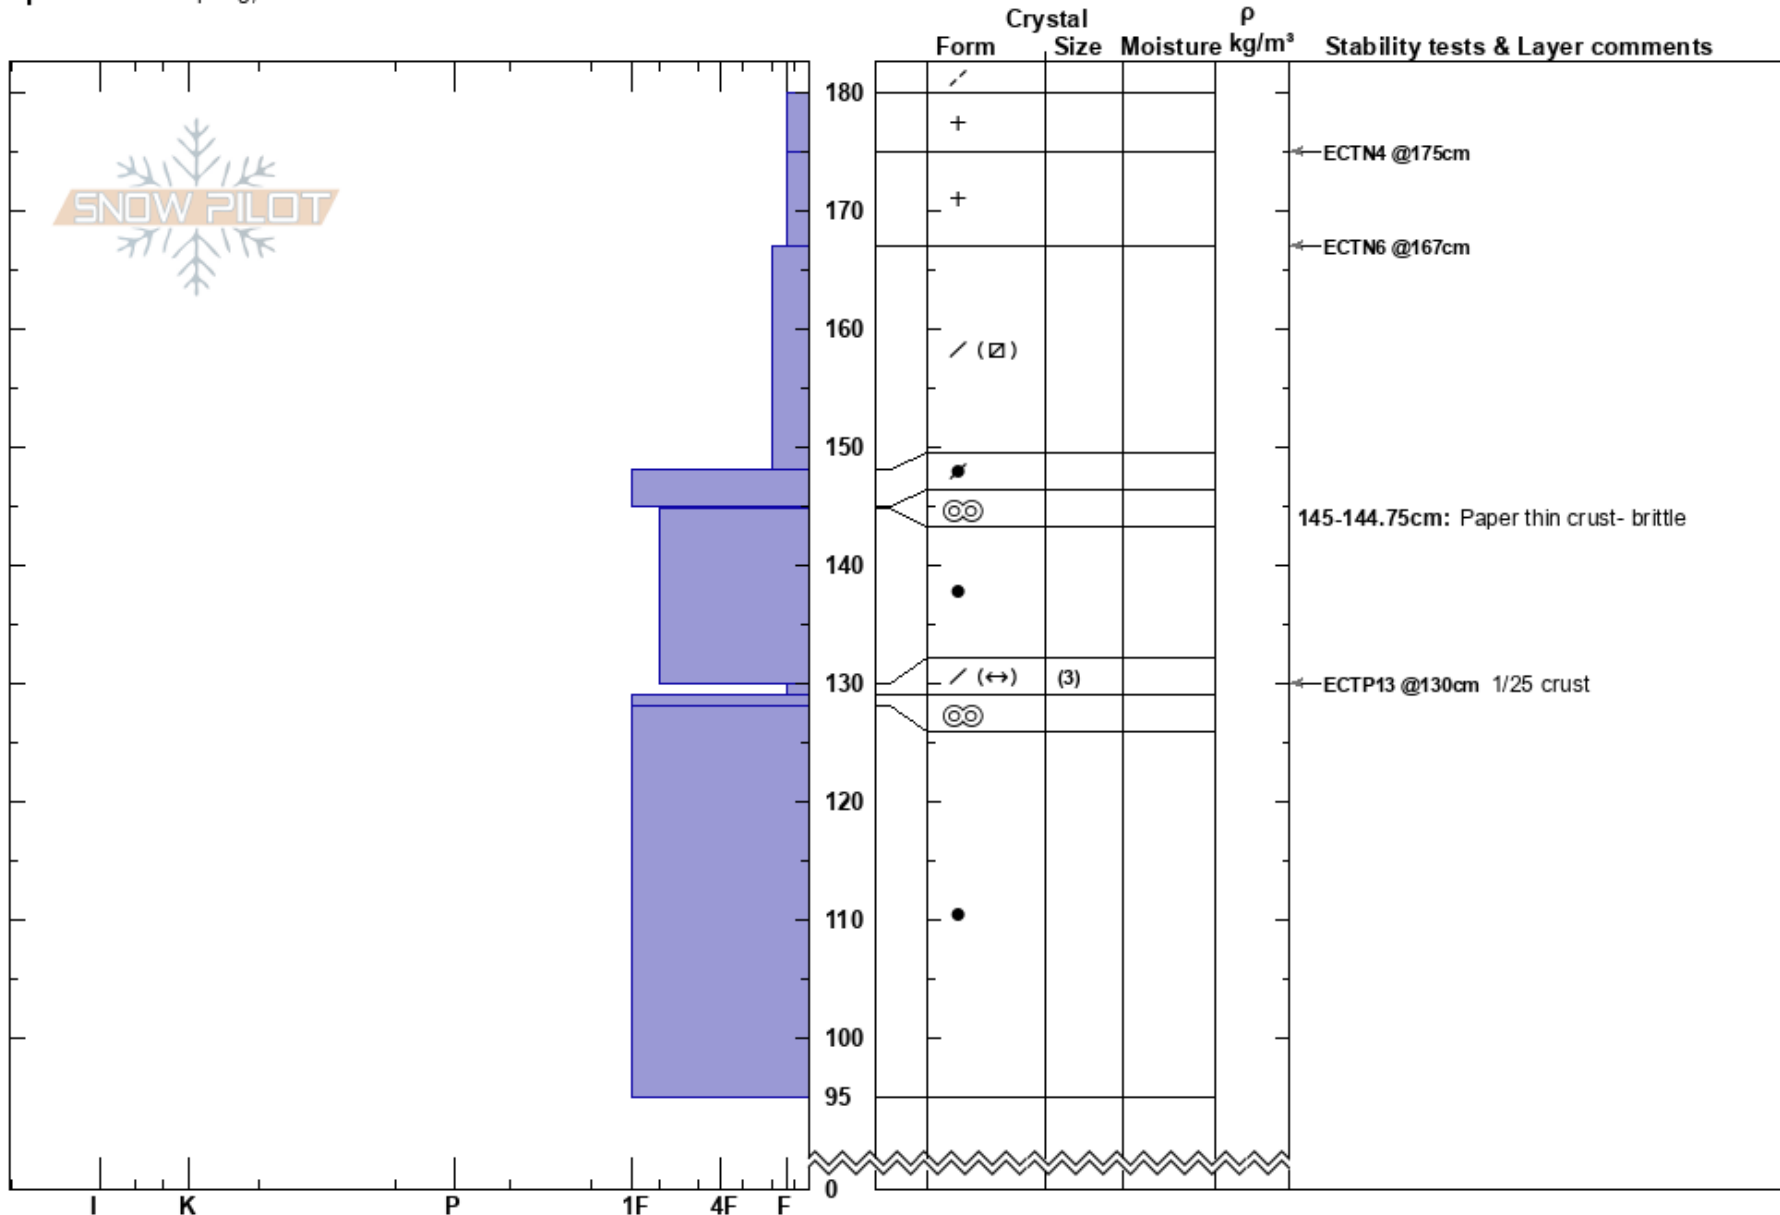

Mid Elev Pete's North  
 Turnagain Pass  
 AK  
 Elevation: 1573 ft  
 Aspect: W  
 Specifics: Collapsing, localized

Megan Guinn  
 03/01/2023 - 11:30am  
 Co-ord:  
 Slope Angle: 20°  
 Wind Loading: yes

Stability:  
 Air Temperature: 20°F  
 Sky Cover: OVC  
 Precipitation: S-1  
 Wind: Moderate

HS: 180  
 Layer Notes:  
 145-144.75cm: Paper thin crust- brittle  
 130-129cm: Problematic layer

Notes: